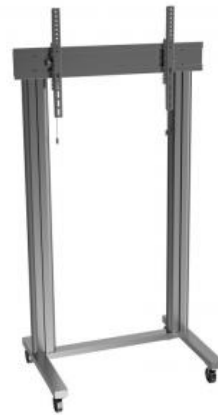

Ready when you are

M Public Display Stand 180 Dual Pillar Wheelbase Black

Article: 7 350 073 732 739

Multibrackets M Display Stand 180 Dual Pillar Wheelbase
- Stand for LCD / plasma panel - aluminum - black -
screen size: 70" - 110" - mounting interface: up to 1200 x
600 mm - wheel-standing

Product category: FLOORSTANDS

Specification

M Display Stand 180 Dual Pillar Wheelbase Black

For screen size:	70-110"
VESA standard:	Max 1200x600 mm
Article No:	7 350 073 732 739
Size in mm: (WxDxH)	1190x650x1800 mm
Adjustable height:	Yes
Weight:	50 kg
Colour:	Black
Max load:	125 kg
DVD Shelf / Camera holder:	Optional
Power rail 220V:	No
Package size:	1850 x 670 x 120mm
Warranty:	5 years

Retail Package Specification

Package Parcels:	2 pcs
Package Measurements:	167 x 24.5 x 33.5 cm & 115 x 87.5 x 8cm, 31.5+20.22kg
Package Weight:	51.72 kg

The content of this specification is subject to change without further notice. Always visit our web for the latest updated specifications. <https://products.multibrackets.com/>