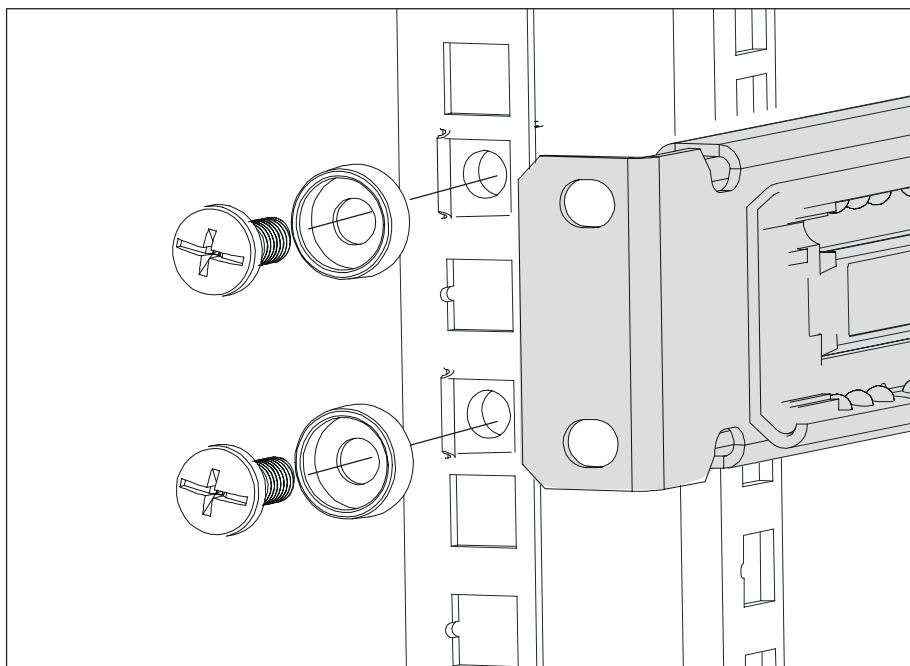

## 17" Keyboard Drawer — AR8126A & AR8126ABLK

1

2