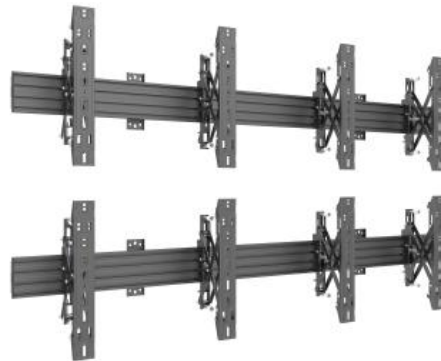

Specification

M Wallmount Pro MBW2Ux2 Push In Pop Out Black

Article No:	7 350 105 212 628
Combination Article:	2 x 4122 (EAN:7350073734122)
For screen size:	40"-65"
Type:	Single Side MBW2U
Universal & VESA standard:	Adjustable from 100x100 to 600x400 max 55" 600x400 max 65" 400x400 max Optional VESA 800x600, 1000x600
Material:	Steel, Aluminium
Color:	Black
Surface Finish:	Powder coating/Anodic Oxidation
Weight:	51 kg (3 x 17 kg)
Measurements	196x49x9 cm (single row)
Max Load:	30 kg per screen
Height adjustment:	Yes, 0-5mm
Depth adjustment:	Yes, 0-15mm
Tilt adjustment:	Yes, $\pm 3^\circ$
Cable Management:	Yes
Options:	M Pro Series Parts
Certifications:	TUV
Warranty:	5 years

Please note: Multibrackets products and specifications are in constant change.

View the latest specifications, drawings and images for this product on www.multibrackets.com/2628