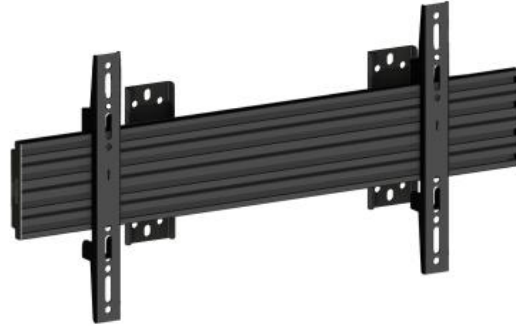

Specification

M Wallmount Pro MBSTH1U 600x200 Fixed Black

Article No:	7 350 073 734 306
For screen size:	40"-100"
Type:	Single Side MBSTH1U
Universal & VESA standard:	Adjustable from 100x100 to 600x200 max
Material:	Steel, Aluminium
Color:	Black
Surface Finish:	Powder coating/Anodic Oxidation
Weight:	6.2 kg
Measurements	68x23x7.5 cm
Max Load:	30 kg per screen
Tilt:	No
Swivel:	No
Rotate:	No
Cable Management:	Yes
Options:	M Pro Series Parts
Certifications:	CE
Warranty:	5 years

Retail Package Specification

Package Parcels:	1 pcs
Package Measurements:	70 x 13.2 x 8.5 cm
Package Weight:	4.55 kg

The content of this specification is subject to change without further notice. Always visit our web for the latest updated specifications. <https://products.multibrackets.com/>