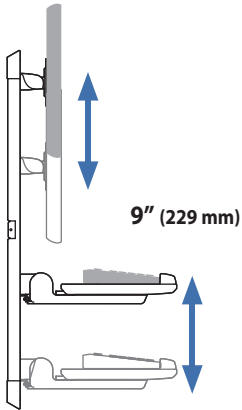

VL Enclosure

Range of Motion

© 2011 Ergotron, Inc. rev. 01/07/2019 DIM-Enclosure Content is subject to change without notification

Americas Sales and Corporate Headquarters

St. Paul, MN USA
(800) 888-8458
+1-651-681-7600
www.ergotron.com
sales@ergotron.com