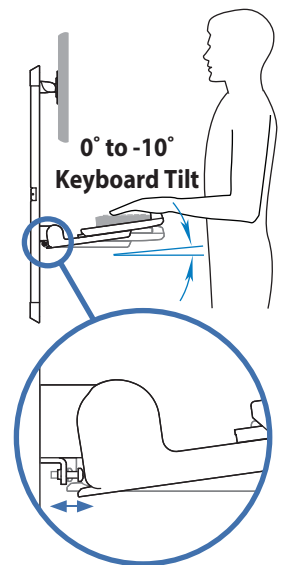

VL Enclosure

Range of Motion

© 2011 Ergotron, Inc. rev. 01/07/2019 DIM-Enclosure Content is subject to change without notification

Americas Sales and Corporate Headquarters

St. Paul, MN USA
(800) 888-8458
+1-651-681-7600
www.ergotron.com
sales@ergotron.com