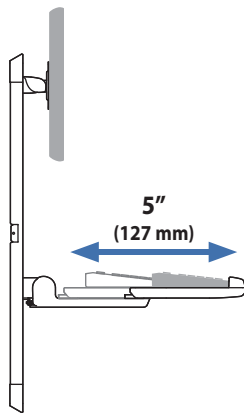

VL Enclosure

Range of Motion

© 2011 Ergotron, Inc. rev. 01/07/2019 DIM-Enclosure Content is subject to change without notification

Americas Sales and Corporate Headquarters

St. Paul, MN USA
(800) 888-8458
+1-651-681-7600
www.ergotron.com
sales@ergotron.com