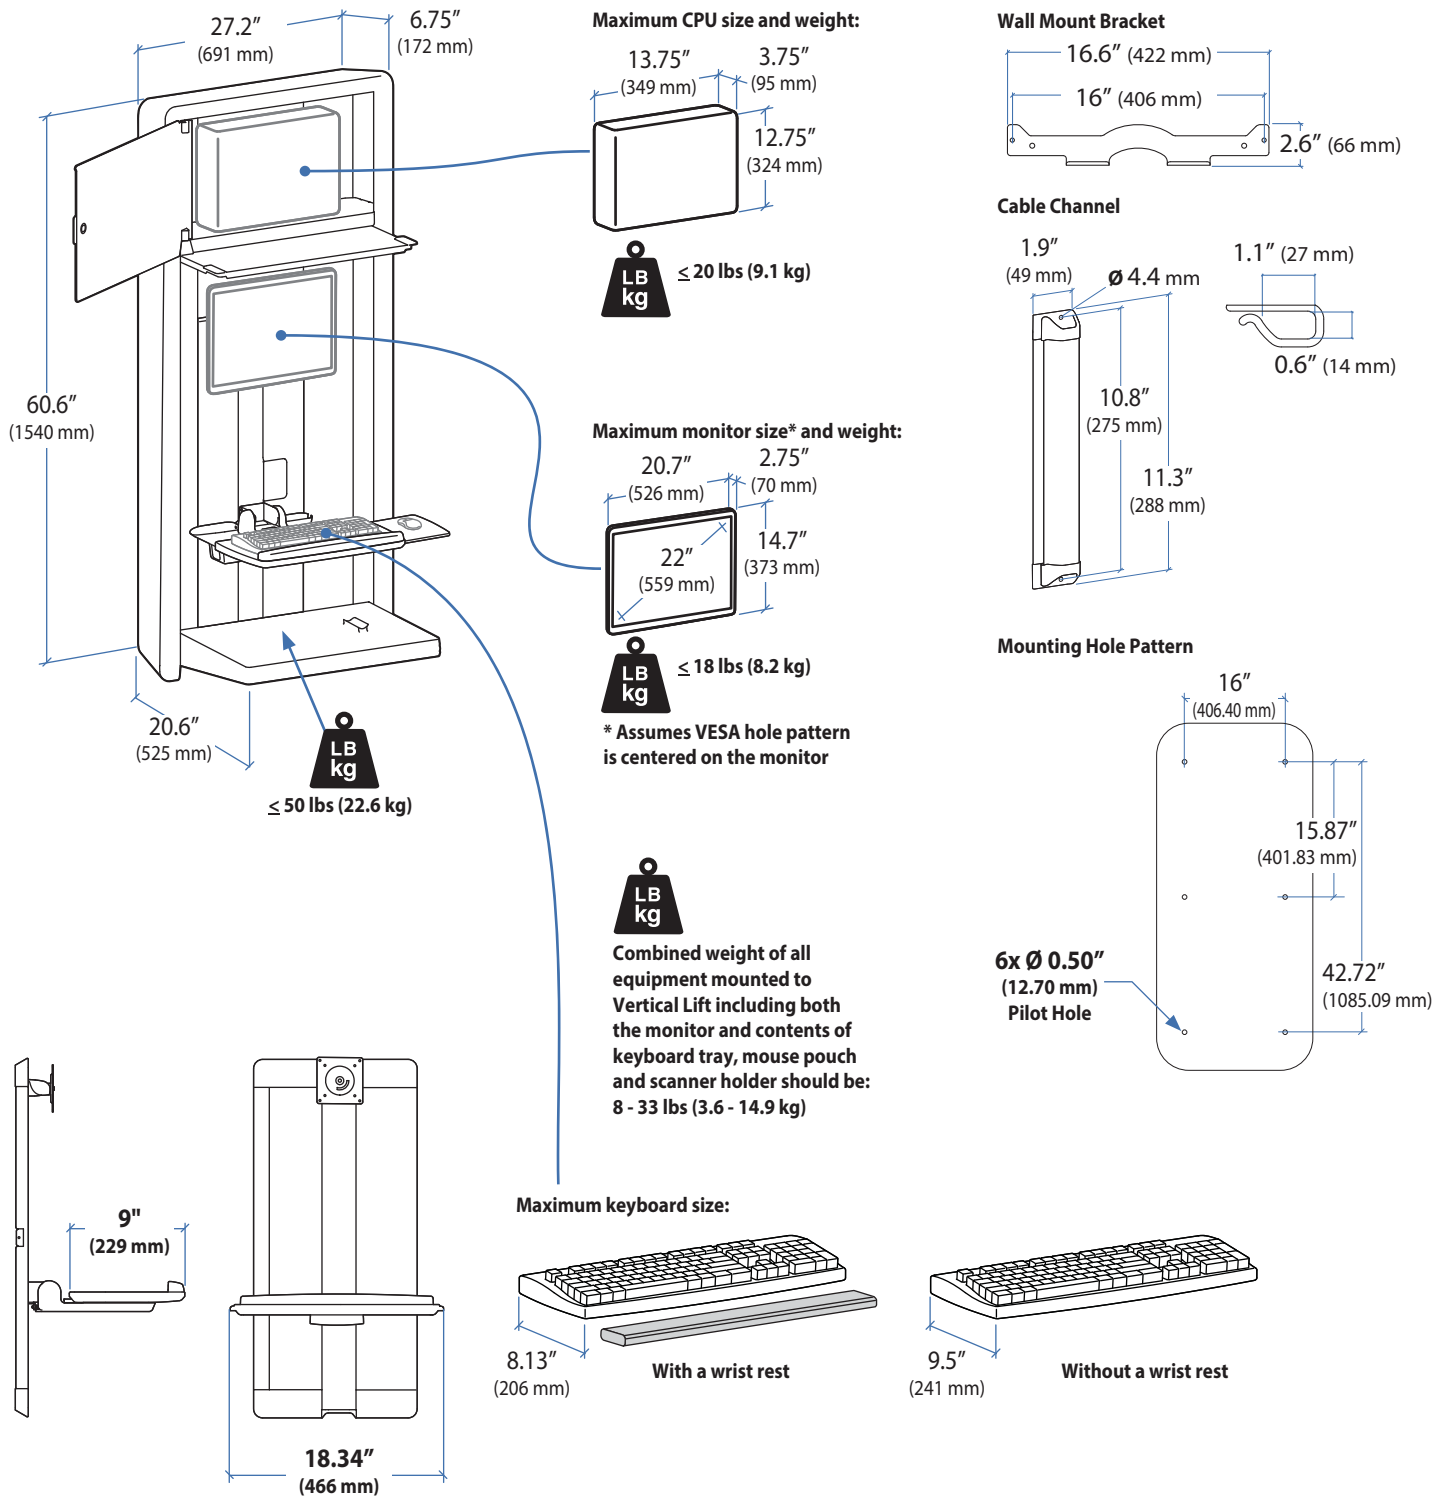

VL Enclosure

© 2011 Ergotron, Inc. rev. 01/07/2019 DIM-Enclosure Content is subject to change without notification

Americas Sales and Corporate Headquarters

St. Paul, MN USA
(800) 888-8458
+1-651-681-7600
www.ergotron.com
sales@ergotron.com

EMEA Sales

Amersfoort, The Netherlands
+31 33 45 45 600
www.ergotron.com
info.eu@ergotron.com

APAC Sales

Tokyo, Japan
www.ergotron.com
japansupport@ergotron.com

Worldwide OEM Sales

www.ergotron.com
info.oem@ergotron.com