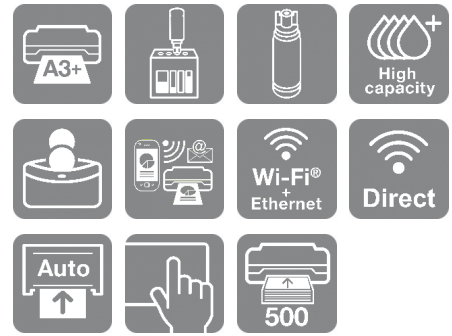

DATASHEET / BROCHURE

KEY FEATURES

- **Ultra-low cost, 4-in-1 A3 printer**
  Economical ink tank system
- **Fast print and scan speeds**
  Print up to 25 ppm and scan up to 26 ipm
- **Easy to use front ink tank**
  Enjoy hassle and mess-free refills with enhanced ink bottles
- **Mobile printing and connectivity**
  Wi-Fi, Wi-Fi Direct, Ethernet & free mobile printing apps²
- **Advanced software solutions**
  Seamlessly integrate software into existing IT infrastructure