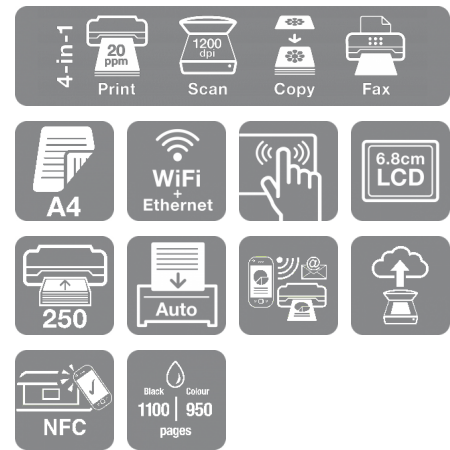

## Space-saving and affordable 4-in-1 for business-quality printing with Wi-Fi, Wi-Fi Direct and fast double-sided printing

Looking for a space-saving, cost-effective, yet advanced printer? The WF-3720DWF is a great choice for home offices or small businesses. It packs in lots of features including fast double-sided printing, a high-capacity paper tray and a 6.8cm touchscreen. It's easy to use too with NFC<sup>1</sup>, Wi-Fi, Wi-Fi Direct and Epson's free mobile printing apps<sup>2</sup>.