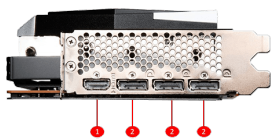

SPECIFICATIONS

Model Name	Radeon™ RX 7900 XTX GAMING TRIO CLASSIC 24G
Graphics Processing Unit	AMD Radeon™ RX 7900 XTX
Interface	PCI Express® Gen 4
Stream Processors	6144 Units
Core Clocks	Boost: Up to 2500 MHz Game: Up to 2300 MHz
Memory Speed	20 Gbps
Memory	24GB GDDR6
Memory Bus	384-bit
Output	DisplayPort x3 (up to v2.1) HDMI™ x 1 (Supports 4K@120Hz HDR, 8K@60Hz HDR, and Variable Refresh Rate as specified in HDMI™ 2.1)
HDCP Support	Y
Power consumption	355 W
Power connectors	8-pin x 3
Recommended PSU	800W
Card Dimension (mm)	325 x 141 x 56 mm
Weight (Card / Package)	1628g / 2358g
DirectX Version Support	12 Ultimate
OpenGL Version Support	4.6
Maximum Displays	4
FreeSync™ Technology	Y
Digital Maximum Resolution	7680x4320

CONNECTIONS

1. HDMI™
2. DisplayPort

FEATURES

TRI FROZR 2

TRI FROZR 2 offers the perfect balance between cool temperatures and quiet fans during endless gaming sessions.

TORX FAN 4.0

A masterpiece of teamwork, fan blades work in pairs to create unprecedented levels of focused air pressure.

Airflow Control

Don't sweat it, Airflow Control guides the air to exactly where it needs to be for maximum cooling.

Core Pipe

Precision-machined heat pipes ensure max contact to the GPU and spread heat along the full length of the heatsink.