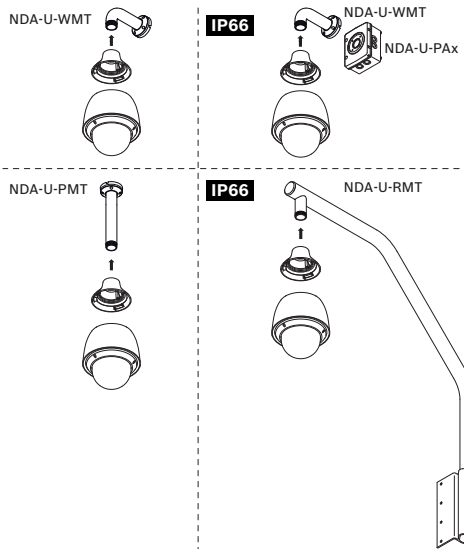

1 |

2 |

3 |

4 |

5 |

6 |

7 |

8 |

<http://downloadstore.boschsecurity.com/>

BOSCH Video Security Client

1 <https://appcenter.bosch.com/details/-/app/VideoSecurity>

2 <https://play.google.com/store/apps/details?id=com.bosch.onsite&hl=>

The page contains a large QR code at the top, a URL, a dashed line, the app name 'BOSCH Video Security Client', a small app icon, and two numbered steps with their respective URLs and QR codes for downloading the app.