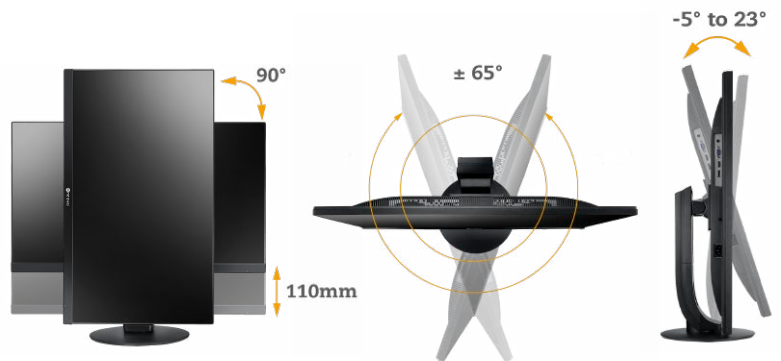

LOW BLUE LIGHT

Eye Comfort

Eye comfort figures high on the list of strengths that define the FS-Series. The flicker-free backlight and blue light filter of the FS-Series ensure a comfortable viewing experience by reducing eyestrain after long periods of use.

Features

- Full HD 1920 x 1080 resolution
- Crisp 20,000,000 dynamic contrast ratio
- 3-sided narrow bezel design for seamless multi-display setups
- Versatile connectivity: DisplayPort, HDMI, VGA
- Blue-light filter and Flicker-free display technology reduces eye discomfort
- VESA mount compatibility for flexible installation
- Height adjustable stand allows users to tilt, pivot and swivel