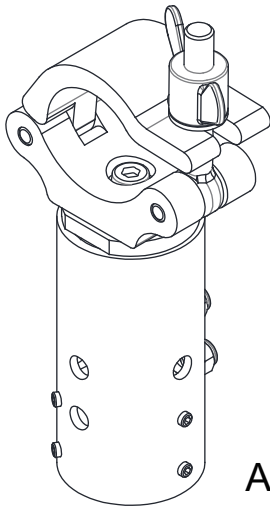

Truss clasp for 50mm pole

EAN: 7350073734320

COMPONENT CHECKLIST

Item	Name	QTY
A	Truss clasp for 50mm pole	1
B	M8x70	2
C	M8	2
D	Allen Key 3mm	1
	Allen Key 6mm	1
E	Wrench	1

PRODUCT DIMENSIONS

A

B

C

3/6mm

D

E

INSTALLATION INSTRUCTION

1.

A

B

Not Include

6mm

2.

Ø50

3.

3mm