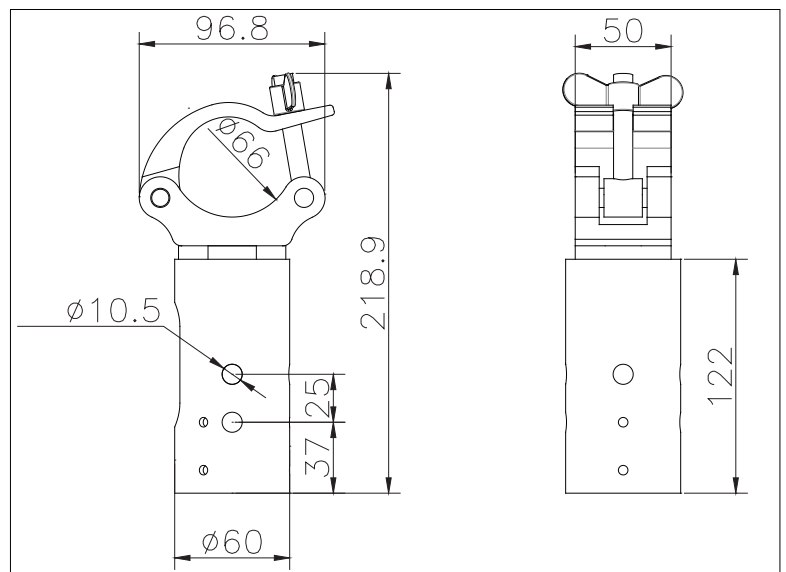

Truss clasp for 50mm pole

EAN: 7350073734320

COMPONENT CHECKLIST

Item	Name	QTY
A	Truss clasp for 50mm pole	1
B	M8x70	2
C	M8	2
D	Allen Key 3mm	1
	Allen Key 6mm	1
E	Wrench	1

PRODUCT DIMENSIONS

A

B

C

3/6mm

D

E

INSTALLATION INSTRUCTION

1.

A

B

Not Include

6mm

2.

Ø50

3.

3mm