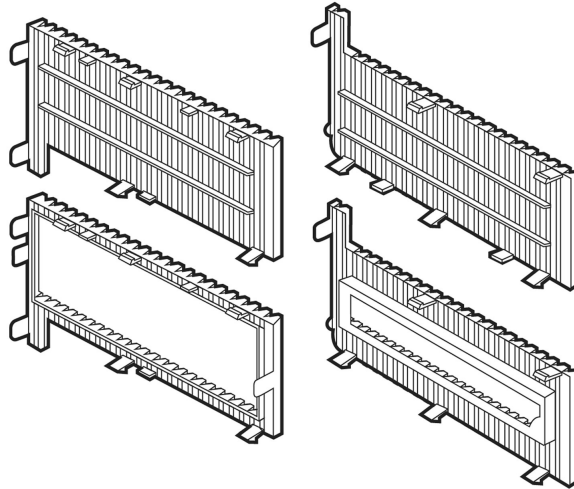

Overview

Your Option Limited Warranty is a one (1) year (HP Option Limited Warranty Period) parts replacement warranty on any HP-branded or Compaq-branded options (HP Options). If your HP Option is installed in an HP Hardware Product, HP may provide warranty service either for the HP Option Limited Warranty Period or the remaining Limited Warranty Period of the HP Hardware Product in which the HP Option is being installed, whichever period is the longer but not to exceed three (3) years from the date you purchased the HP Option.

HP (10 Sets) 600/800 TWR Bezel Support Kit

Help secure the fit of your after-market optical disk drive into your desktop chassis with the HP (10 Sets) 600/800 TWR Bezel Support Kit.

HP (10 Sets) 600/800 TWR Bezel Support Kit

Model

HP (10 Sets) 600/800 TWR Bezel Support Kit

E1C66AA

Key Benefits

- Specifically designed to fit your form factor, seal the installation, and maintain the aesthetic lines of your PC.
- The 10-pack simplifies easy mass deployments.
- Each support kit contains 40 screws (4 for each drive) for supporting additional 2.5" drives.

Compatibility

HP (10 Sets) 600/800 TWR Bezel Support Kit is compatible with the HP EliteDesk 800 G1 TWR and HP ProDesk 600 G1 TWR Business Desktop PC.

Spares information

ODD, Bezel Blank TWR	717247-001
Slim ODD, Bezel Blank Open TWR	717248-001
ODD, Bezel Blank Opening TWR	717705-001
Slim ODD, Bezel Blank TWR	717706-001