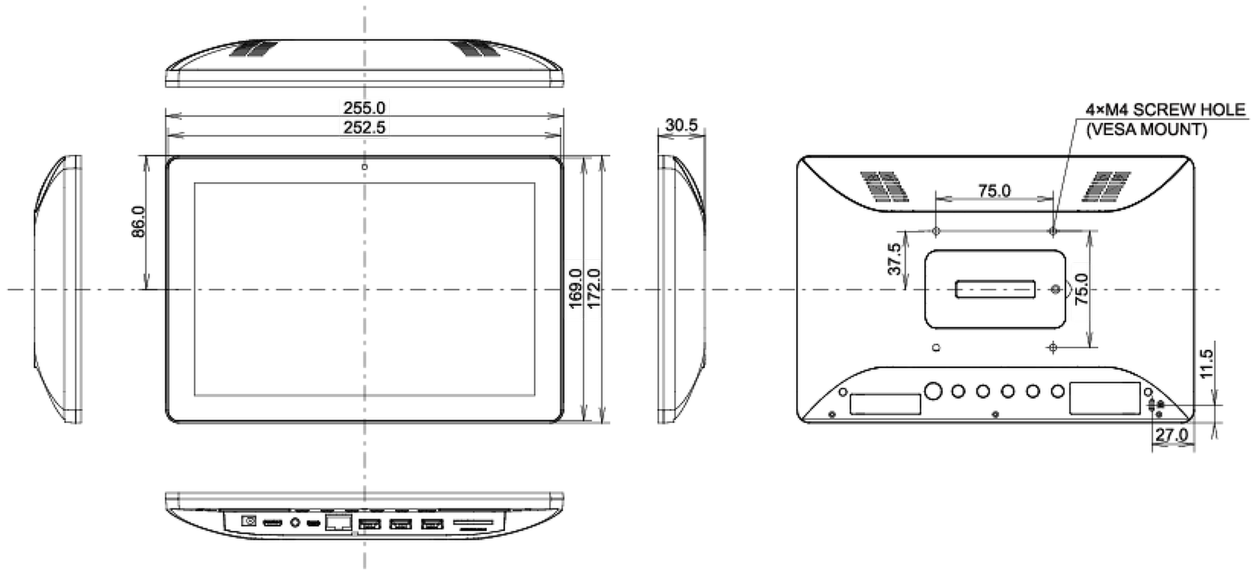

## 10 DIMENSIONS / WEIGHT

Product dimensions W x H x D	255 x 172 x 30.5mm
Box dimensions W x H x D	398 x 223 x 68mm
Weight (without box)	0.8kg
Weight (with box)	1.36kg
EAN code	4948570117116

All trademarks and registered trademarks acknowledged. E & O E. Specification subject to change without notice. All LCD's comply with ISO-9241-307:2008 in connection with pixel defects.