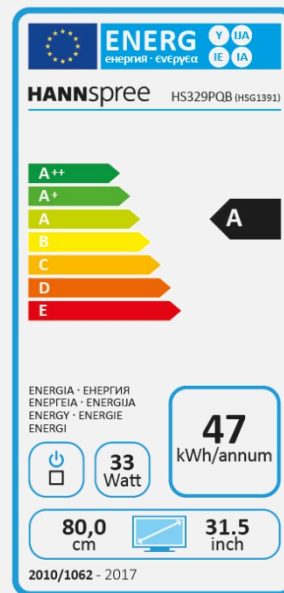

HS 329 PQB

31,5" / 80cm Diagonal
LED Backlight – Format 16:9

- 32" 16:9 LED Backlight Monitor
- 2560 x 1440 QHD Resolution
- 178° /178° Ultra Wide Viewing Angle
- Triple Input: DP + 2xHDMI
- Built-In Stereo Speakers
- Built-In Power Adaptor
- Edge-to-Edge Frameless Bezel Display
- Ultra-Slim Design and Super-Thin Side Profile
- Aluminum stream-lined bezel
- Metal Stand and Base
- Tilt and Wall-Mountable (VESA)
- Low Power Consumption
- Low Blue Light
- Flicker Free
- ECO Friendly

Display Size	80cm / 31,5" Diagonal
Panel Type	TFT – LED Backlight ADS-IPS-Type Panel (*)
Aspect Ratio	16:9
Resolution (H x V)	2560 x 1440 QHD
Brightness	250cd/m ²
Contrast (Typ.)	1.200:1 (Typical)
Contrast (Active)	10.000.000:1 (Active)
Viewing Angle L/R; U/D	178° H – 178° V (CR >10)
Response Time	4 msec
Pixel Pitch	0,2727 (H) x 0,2727 (V) mm
Panel Surface	Anti-Glare
Display Colors	1,07B Colors (8bit + FCR)
Horizontal Frequency	31 ~ 113 kHz
Vertical Frequency	56 ~ 75 Hz
Max Display Frequency	2560 x 1440 @ 60Hz
Input 1	HDMI 1.4 x 2
Input 2	DP 1.1
Input 3	-
Buil-in Speakers	Yes, 3W x 2; Earphone Jack
Power Consumption	On: 32,1W; Stand-by: 0,36W; Off: 0,22W
AC Power Range	AC 100 ~ 240 Volt; 50 ~ 60 Hz
Product Dimensions	712,9 x 212,5 x 504 mm (W x D x H)
Packing Dimensions	785 x 112 x 498 mm (W x D x H)
Net / Gross Weight	6,2 Kgs / 8,2 Kgs
Bezel & Color Plan	Arm / Base / Decorative Strip: Titanium Gray Rear Cover: Black texture Aluminum stream-lined bezel and lower front frame.

Supplier's Name	HANNspree
Model Name	HS329PQB
Energy Efficiency Class	A
Screen Size (Centimetres)	80,00
Screen Size (Inches)	31,50
On mode power Consumption (W)	33
Annual Energy Consumption* (kWh)	47
Standby-mode Power Consumption (W)	0,36
Off-mode Power Consumption (W)	0,22
Screen Resolution	2560 x 1440