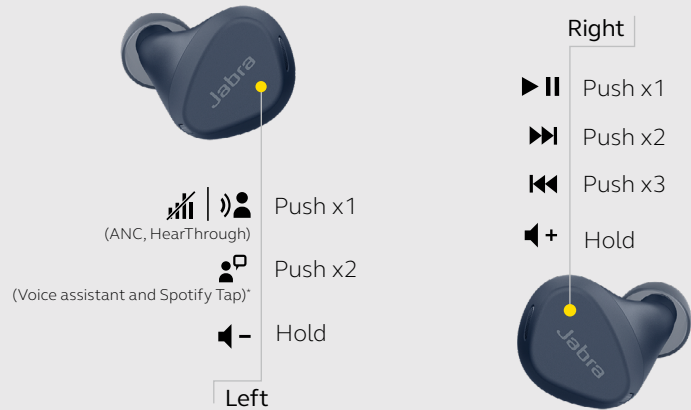

HOW TO CHARGE

Up to 28 hours charge on-the-go

Up to 7 hours battery

HOW TO USE – CALLS

See the User Manual for button functionality when using either earbud

HOW TO USE – MUSIC

Tap both buttons simultaneously to power off
Press any button to power on

	FEATURES	BENEFITS
Connectivity	Bluetooth 5.2	No audio dropouts or interruptions – Jabra 6th generation true wireless
Audio	ANC	Filters out background noise. ANC is activated through the Jabra Sound+ app.
	Adjustable HearThrough	Adjustable HearThrough lets you hear the outside world without removing your earbuds
	Noise isolating fit	Closed acoustic design to block out surrounding noise
	SBC and Qualcomm® aptX™	Enhanced sound performance
	Customizable EQ	Hear your music your way with the customizable equalizer, available in the Jabra Sound+ app
Ease of use	4-microphone technology	For crystal clear calls
	Mono mode	Use either earbud independently for more flexibility
	Rechargeable battery	Up to 7 hours battery in the buds, and 21 hours in the case (a total of 28 hours)
	Fast charge	10 minutes of charge gets you up to 1 hour's battery
	Instant app access	Spotify Tap playback* (Android only)
Design & comfort	Fast pair	Google Fast Pair (Android only)
	Voice Assistant enabled	Alexa Built-in (Android only), Siri® and Google Assistant
	Compact design	Designed for a secure active fit
Durability	Accessories	3 pairs of round silicon EarGels™ (S, M, L), a charging case, and a USB-A to USB-C cable
	IP57	Waterproof and made from premium, durable materials with a 2-year warranty against dust and water**
App	Jabra Sound+	Access customizable EQ, ANC and adjustable HearThrough, Find my Jabra and more