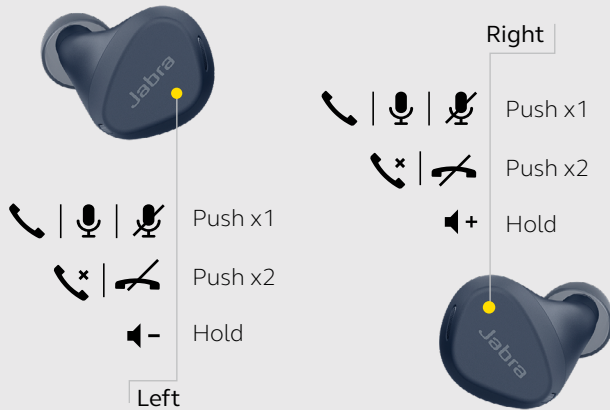

HOW TO CHARGE

Up to 28 hours charge on-the-go

Up to 7 hours battery

HOW TO USE – CALLS

See the User Manual for button functionality when using either earbud

HOW TO USE – MUSIC

Tap both buttons simultaneously to power off
Press any button to power on

	FEATURES	BENEFITS
Connectivity	Bluetooth 5.2	No audio dropouts or interruptions – Jabra 6th generation true wireless
Audio	ANC	Filters out background noise. ANC is activated through the Jabra Sound+ app.
	Adjustable HearThrough	Adjustable HearThrough lets you hear the outside world without removing your earbuds
	Noise isolating fit	Closed acoustic design to block out surrounding noise
	SBC and Qualcomm® aptX™	Enhanced sound performance
	Customizable EQ	Hear your music your way with the customizable equalizer, available in the Jabra Sound+ app
Ease of use	4-microphone technology	For crystal clear calls
	Mono mode	Use either earbud independently for more flexibility
	Rechargeable battery	Up to 7 hours battery in the buds, and 21 hours in the case (a total of 28 hours)
	Fast charge	10 minutes of charge gets you up to 1 hour's battery
	Instant app access	Spotify Tap playback* (Android only)
Design & comfort	Fast pair	Google Fast Pair (Android only)
	Voice Assistant enabled	Alexa Built-in (Android only), Siri® and Google Assistant
	Compact design	Designed for a secure active fit
Durability	Accessories	3 pairs of round silicon EarGels™ (S, M, L), a charging case, and a USB-A to USB-C cable
	IP57	Waterproof and made from premium, durable materials with a 2-year warranty against dust and water**
App	Jabra Sound+	Access customizable EQ, ANC and adjustable HearThrough, Find my Jabra and more