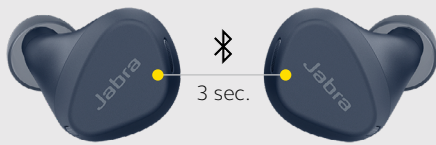

HOW TO PAIR

Push the buttons on both earbuds for 3 seconds, then go to the Bluetooth menu of your phone to connect your earbuds, or with Google Fast Pair, your Android phone will instantly ask to connect to your buds if nearby.