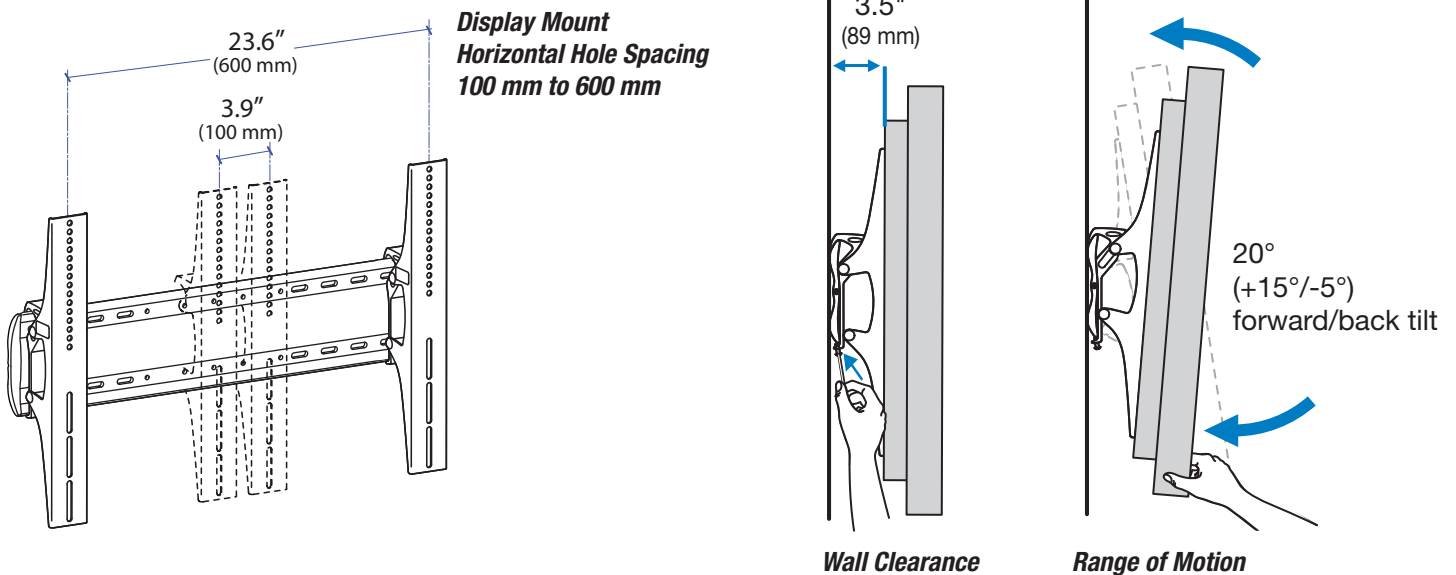

TM Tilting Wall Mount

© 2014 Ergotron, Inc. rev. 10/07/2019 DIM-58 Content is subject to change without notification

Americas Sales and Corporate Headquarter

St. Paul, MN USA
(800) 888-8458
+1-651-681-7600
www.ergotron.com
sales@ergotron.com