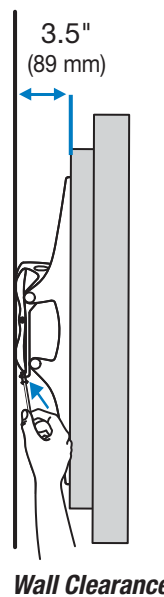

TM Tilting Wall Mount XL

© 2014 Ergotron, Inc. rev. 10/07/2019 DIM-58 Content is subject to change without notification

Americas Sales and Corporate Headquarter

St. Paul, MN USA
(800) 888-8458
+1-651-681-7600
www.ergotron.com
sales@ergotron.com