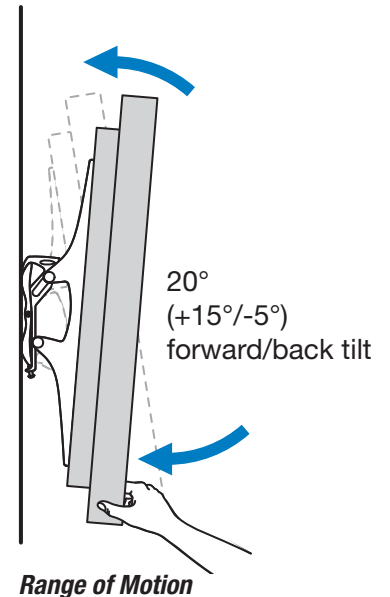

TM Tilting Wall Mount XL

© 2014 Ergotron, Inc. rev. 10/07/2019 DIM-58 Content is subject to change without notification

Americas Sales and Corporate Headquarter

St. Paul, MN USA
(800) 888-8458
+1-651-681-7600
www.ergotron.com
sales@ergotron.com