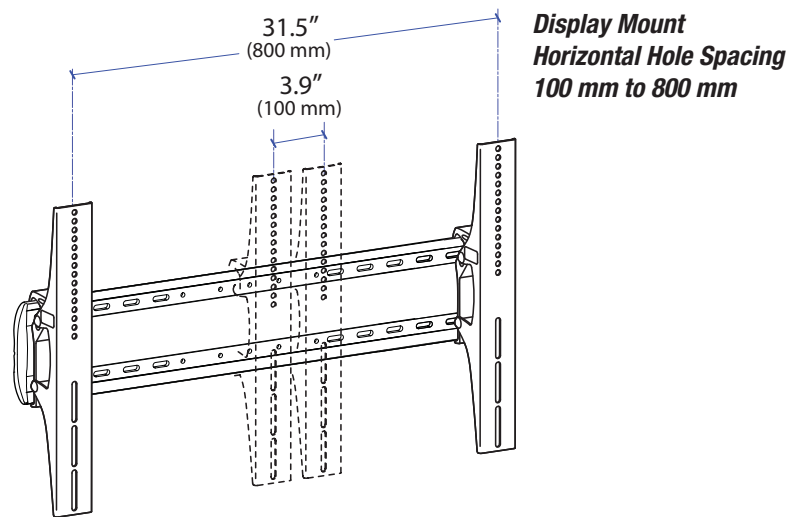

TM Tilting Wall Mount XL

© 2014 Ergotron, Inc. rev. 10/07/2019 DIM-58 Content is subject to change without notification

Americas Sales and Corporate Headquarter

St. Paul, MN USA
(800) 888-8458
+1-651-681-7600
www.ergotron.com
sales@ergotron.com