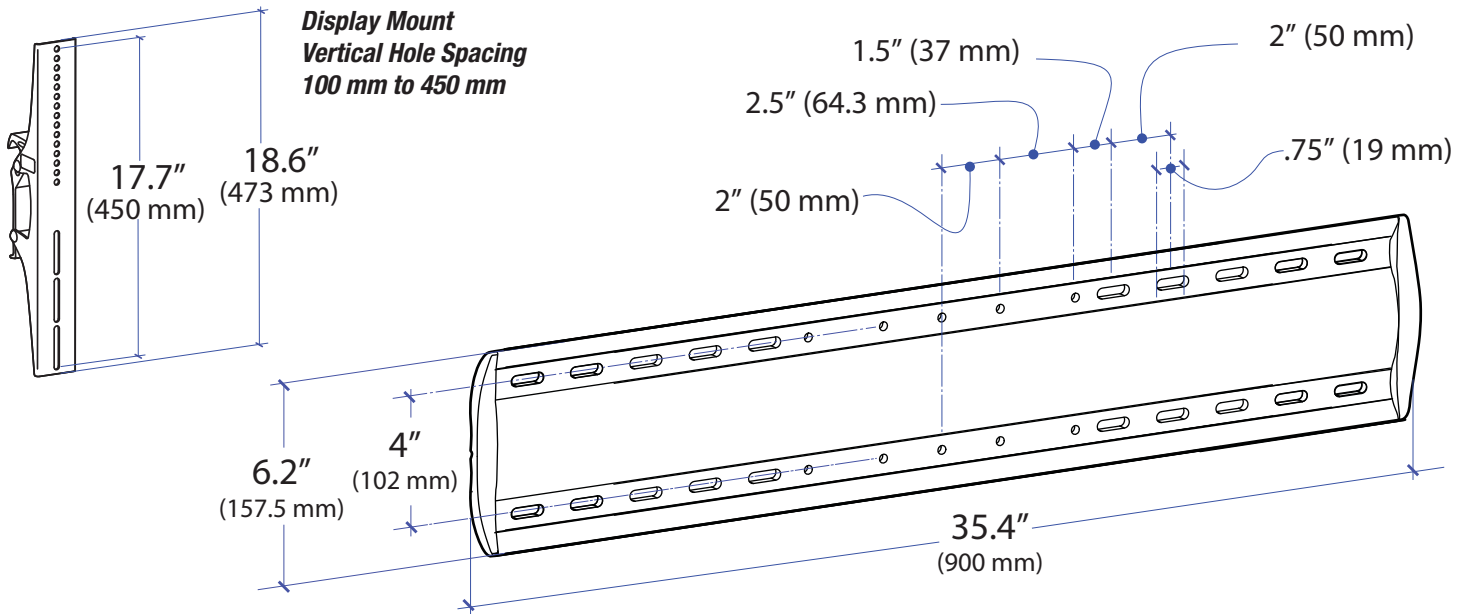

TM Tilting Wall Mount XL

© 2014 Ergotron, Inc. rev. 10/07/2019 DIM-58 Content is subject to change without notification

Americas Sales and Corporate Headquarter

St. Paul, MN USA
(800) 888-8458
+1-651-681-7600
www.ergotron.com
sales@ergotron.com