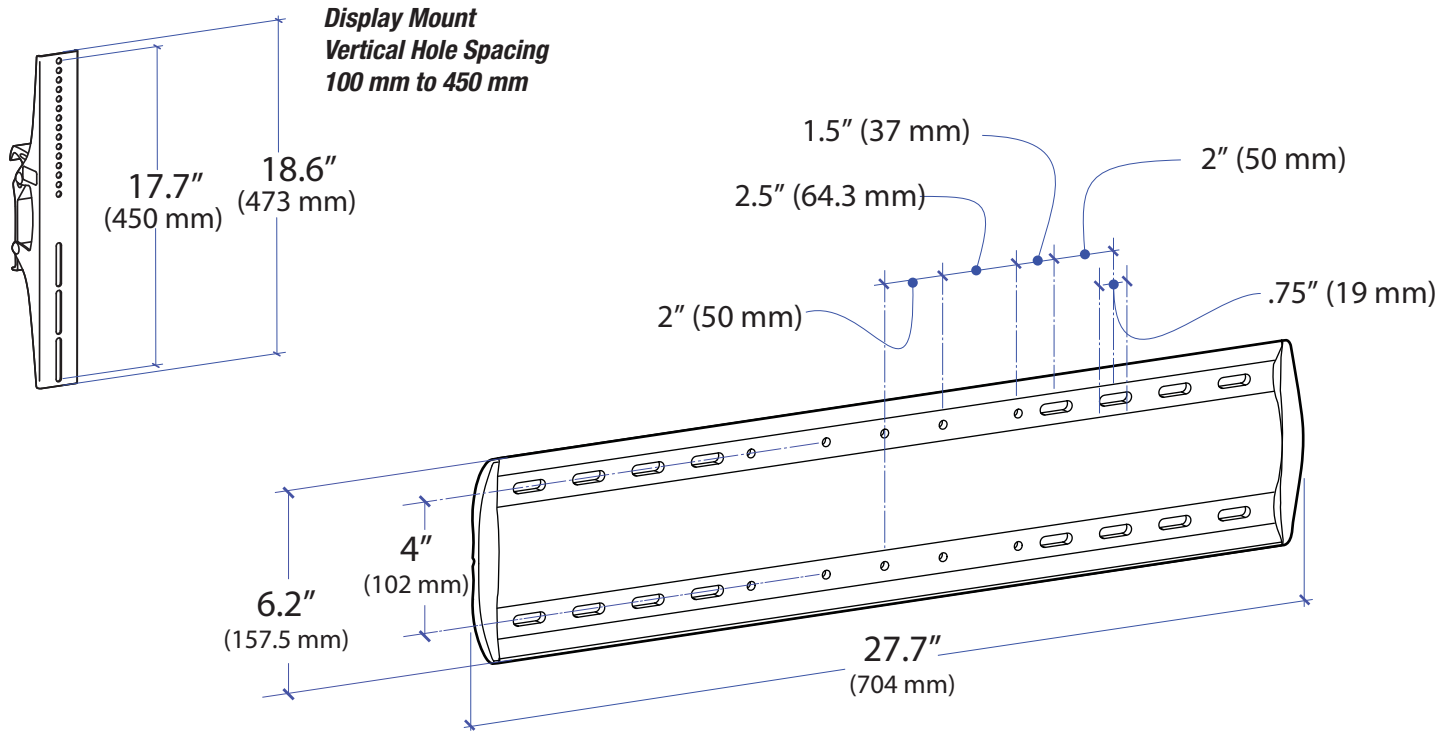

TM Tilting Wall Mount

© 2014 Ergotron, Inc. rev. 10/07/2019 DIM-58 Content is subject to change without notification

Americas Sales and Corporate Headquarter

St. Paul, MN USA
(800) 888-8458
+1-651-681-7600
www.ergotron.com
sales@ergotron.com