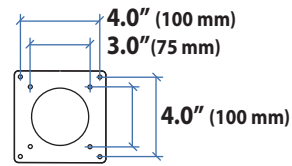

MXV Dual Monitor Arm

Dimensions

Desk Thickness

0.47"-1.25"
(12-32 mm)

Monitor Interface Bracket

Front View 3.0" (75 mm)

Arm in full up position: **19.4"** (493 mm)
 Arm at max extension: **22.5"** (570 mm)
 Arm in full down position: **19.9"** (506 mm)

Arm in full up position: **8.2"** (210 mm)
 Arm at max extension: **11.3"** (287 mm)
 Arm in full down position: **8.7"** (223 mm)

Side View

Top View

© 2017 Ergotron, Inc. rev. 03/12/2020 DIM-MXVdual Content is subject to change without notification

MXV Dual Monitor Arm

Weight Capacity per Monitor
 7 - 20 lbs (3.2 - 9.1 kg)
 Monitor depth greater than 2.5" (64 mm) may diminish capacity.
 Call Ergotron for more information.

Range of Motion

Americas Sales and Corporate Headquarter	EMEA Sales	APAC Sales	Worldwide OEM Sales
St. Paul, MN USA (800) 888-8458 +1-651-681-7600 www.ergotron.com insidesales@ergotron.com	Amersfoort, The Netherlands +31 33 45 45 600 www.ergotron.com info.eu@ergotron.com	Sydney, Australia www.ergotron.com apaccustomerservice@ergotron.com	www.ergotron.com info.oem@ergotron.com