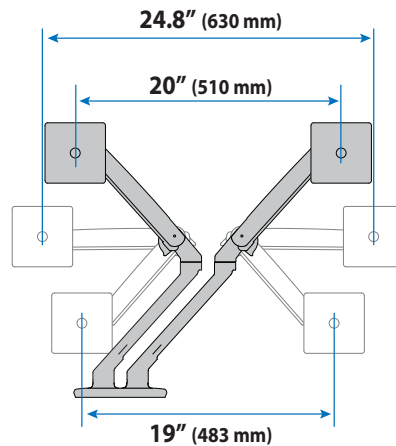

MXV Dual Monitor Arm

© 2017 Ergotron, Inc. rev. 03/12/2020 DIM-MXVdual **Content is subject to change without notification**

Americas Sales and Corporate Headquarter

St. Paul, MN USA
(800) 888-8458
+1-651-681-7600
www.ergotron.com
insidesales@ergotron.com

EMEA Sales

Amersfoort, The Netherlands
+31 33 45 45 600
www.ergotron.com
info.eu@ergotron.com

APAC Sales

Sydney, Australia
www.ergotron.com
apaccustomerservice@ergotron.com

Worldwide OEM Sales

www.ergotron.com
info.oem@ergotron.com