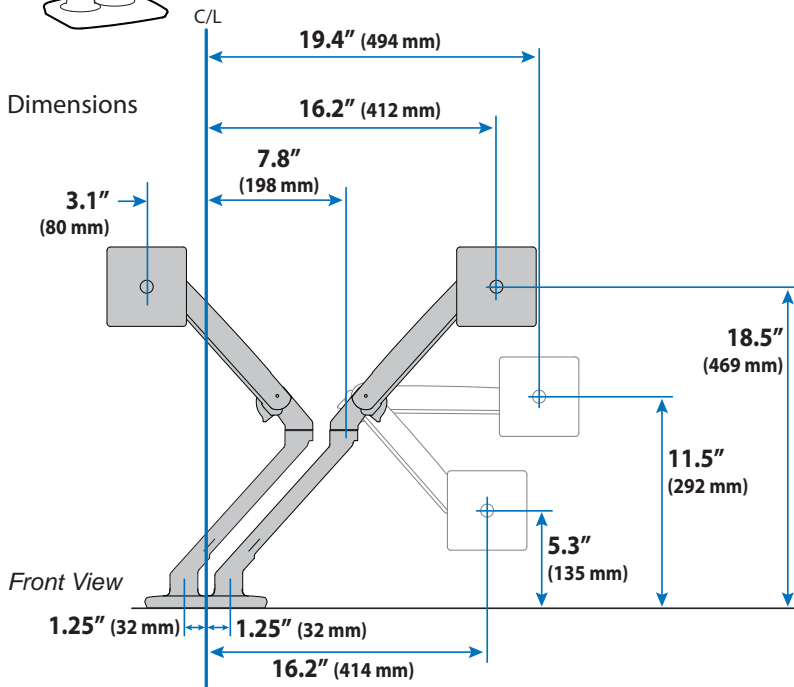

MXV Dual Monitor Arm

© 2017 Ergotron, Inc. rev. 03/12/2020 DIM-MXVdual **Content is subject to change without notification**

Americas Sales and Corporate Headquarter

St. Paul, MN USA
(800) 888-8458
+1-651-681-7600
www.ergotron.com
insidesales@ergotron.com

EMEA Sales

Amersfoort, The Netherlands
+31 33 45 45 600
www.ergotron.com
info.eu@ergotron.com

APAC Sales

Sydney, Australia
www.ergotron.com
apaccustomerservice@ergotron.com

Worldwide OEM Sales

www.ergotron.com
info.oem@ergotron.com