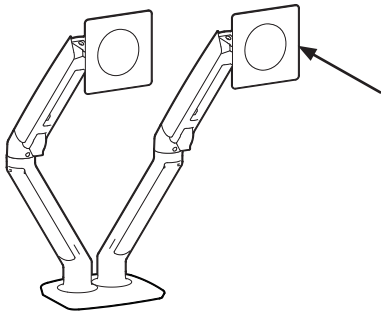

MXV Dual Monitor Arm

Weight Capacity per Monitor
 7 - 20 lbs (3.2 - 9.1 kg)
 Monitor depth greater than 2.5" (64 mm) may diminish capacity.
 Call Ergotron for more information.

Range of Motion

Americas Sales and Corporate Headquarter	EMEA Sales	APAC Sales	Worldwide OEM Sales
St. Paul, MN USA (800) 888-8458 +1-651-681-7600 www.ergotron.com insidesales@ergotron.com	Amersfoort, The Netherlands +31 33 45 45 600 www.ergotron.com info.eu@ergotron.com	Sydney, Australia www.ergotron.com apaccustomerservice@ergotron.com	www.ergotron.com info.oem@ergotron.com