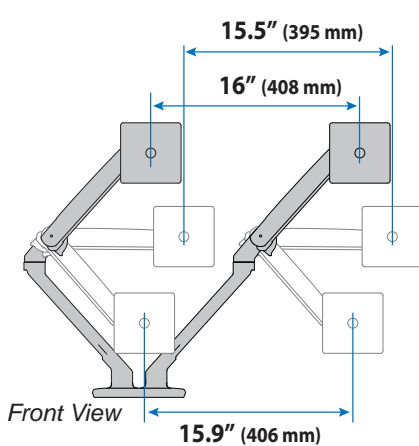

MXV Dual Monitor Arm

© 2017 Ergotron, Inc. rev. 03/12/2020 DIM-MXVdual **Content is subject to change without notification**

Americas Sales and Corporate Headquarter

St. Paul, MN USA
(800) 888-8458
+1-651-681-7600
www.ergotron.com
insidesales@ergotron.com

EMEA Sales

Amersfoort, The Netherlands
+31 33 45 45 600
www.ergotron.com
info.eu@ergotron.com

APAC Sales

Sydney, Australia
www.ergotron.com
apaccustomerservice@ergotron.com

Worldwide OEM Sales

www.ergotron.com
info.oem@ergotron.com