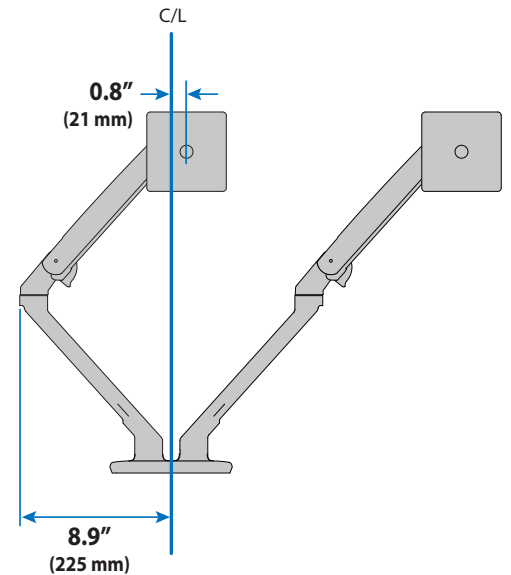

MXV Dual Monitor Arm

© 2017 Ergotron, Inc. rev. 03/12/2020 DIM-MXVdual **Content is subject to change without notification**

Americas Sales and Corporate Headquarter

St. Paul, MN USA
(800) 888-8458
+1-651-681-7600
www.ergotron.com
insidesales@ergotron.com

EMEA Sales

Amersfoort, The Netherlands
+31 33 45 45 600
www.ergotron.com
info.eu@ergotron.com

APAC Sales

Sydney, Australia
www.ergotron.com
apaccustomerservice@ergotron.com

Worldwide OEM Sales

www.ergotron.com
info.oem@ergotron.com