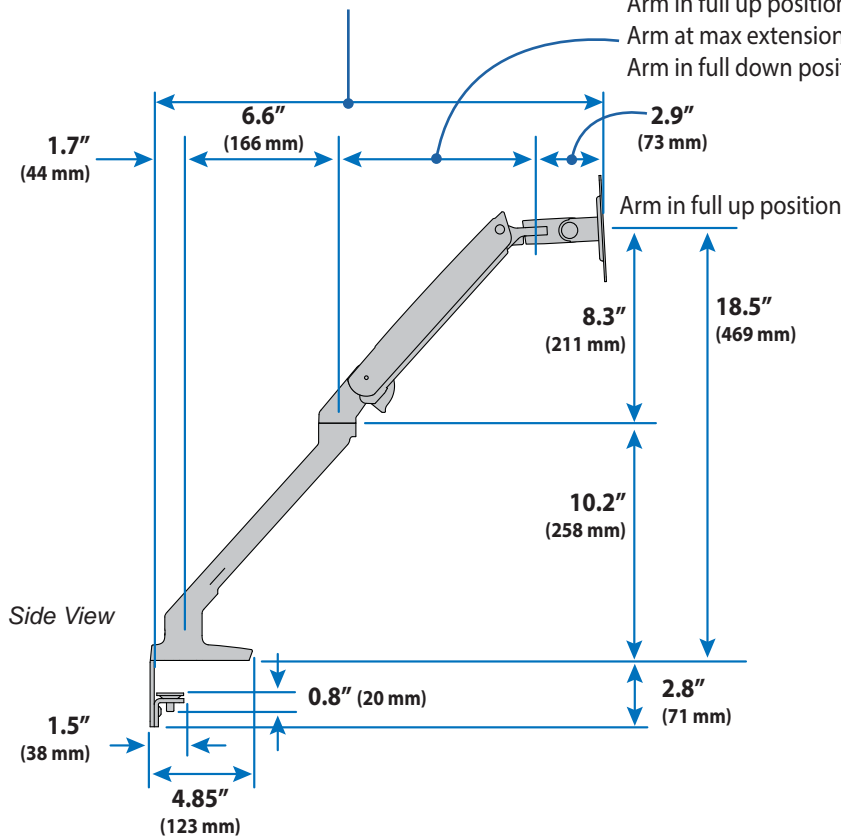

MXV Dual Monitor Arm

Dimensions

Desk Thickness

0.47"-1.25"
(12-32 mm)

Monitor Interface Bracket

Front View 3.0" (75 mm)

Arm in full up position: **19.4"** (493 mm)
 Arm at max extension: **22.5"** (570 mm)
 Arm in full down position: **19.9"** (506 mm)

Arm in full up position: **8.2"** (210 mm)
 Arm at max extension: **11.3"** (287 mm)
 Arm in full down position: **8.7"** (223 mm)

Side View

Top View

© 2017 Ergotron, Inc. rev. 03/12/2020 DIM-MXVdual Content is subject to change without notification

MXV Dual Monitor Arm

Weight Capacity per Monitor
 7 - 20 lbs (3.2 - 9.1 kg)
 Monitor depth greater than 2.5" (64 mm) may diminish capacity.
 Call Ergotron for more information.

Range of Motion

Americas Sales and Corporate Headquarter	EMEA Sales	APAC Sales	Worldwide OEM Sales
St. Paul, MN USA (800) 888-8458 +1-651-681-7600 www.ergotron.com insidesales@ergotron.com	Amersfoort, The Netherlands +31 33 45 45 600 www.ergotron.com info.eu@ergotron.com	Sydney, Australia www.ergotron.com apaccustomerservice@ergotron.com	www.ergotron.com info.oem@ergotron.com