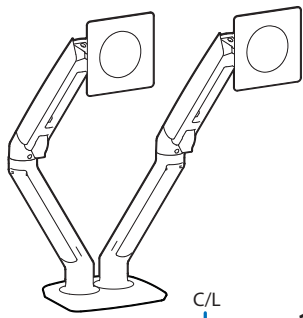

MXV Dual Monitor Arm

© 2017 Ergotron, Inc. rev. 03/12/2020 DIM-MXVdual **Content is subject to change without notification**

Americas Sales and Corporate Headquarter

St. Paul, MN USA
(800) 888-8458
+1-651-681-7600
www.ergotron.com
insidesales@ergotron.com

EMEA Sales

Amersfoort, The Netherlands
+31 33 45 45 600
www.ergotron.com
info.eu@ergotron.com

APAC Sales

Sydney, Australia
www.ergotron.com
apaccustomerservice@ergotron.com

Worldwide OEM Sales

www.ergotron.com
info.oem@ergotron.com