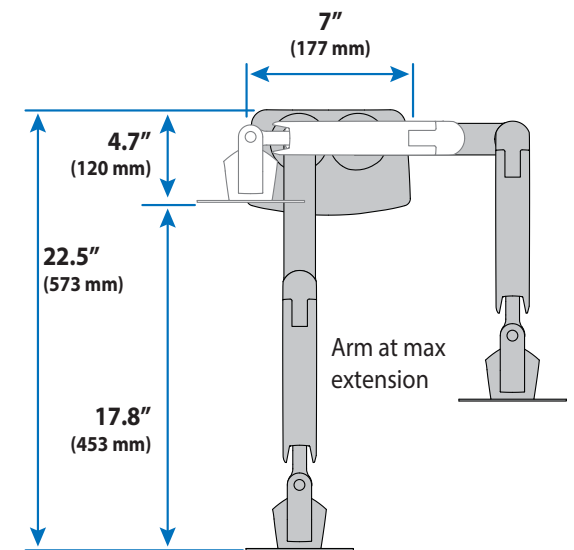

MXV Dual Monitor Arm

Dimensions

Desk Thickness

0.47"-1.25"
(12-32 mm)

Monitor Interface Bracket

Front View 3.0" (75 mm)

Arm in full up position: **19.4"** (493 mm)
 Arm at max extension: **22.5"** (570 mm)
 Arm in full down position: **19.9"** (506 mm)

Arm in full up position: **8.2"** (210 mm)
 Arm at max extension: **11.3"** (287 mm)
 Arm in full down position: **8.7"** (223 mm)

Side View

Top View

© 2017 Ergotron, Inc. rev. 03/12/2020 DIM-MXVdual Content is subject to change without notification

MXV Dual Monitor Arm

Weight Capacity per Monitor
 7 - 20 lbs (3.2 - 9.1 kg)
 Monitor depth greater than 2.5" (64 mm) may diminish capacity.
 Call Ergotron for more information.

Range of Motion

Americas Sales and Corporate Headquarter	EMEA Sales	APAC Sales	Worldwide OEM Sales
St. Paul, MN USA (800) 888-8458 +1-651-681-7600 www.ergotron.com insidesales@ergotron.com	Amersfoort, The Netherlands +31 33 45 45 600 www.ergotron.com info.eu@ergotron.com	Sydney, Australia www.ergotron.com apaccustomerservice@ergotron.com	www.ergotron.com info.oem@ergotron.com