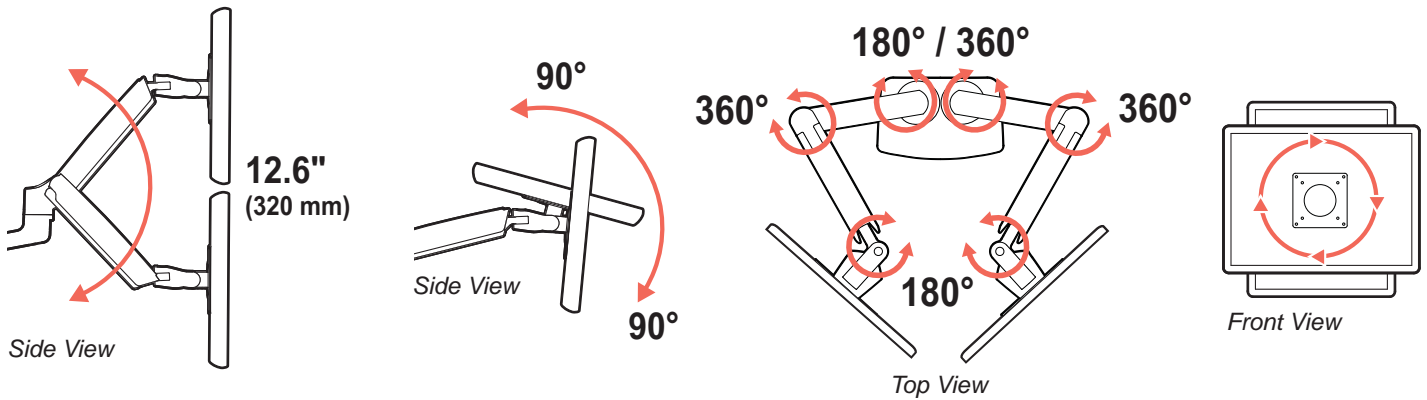

MXV Dual Monitor Arm

Dimensions

Desk Thickness

0.47"-1.25"
(12-32 mm)

Monitor Interface Bracket

Front View 3.0" (75 mm)

Arm in full up position: **19.4"** (493 mm)
 Arm at max extension: **22.5"** (570 mm)
 Arm in full down position: **19.9"** (506 mm)

Arm in full up position: **8.2"** (210 mm)
 Arm at max extension: **11.3"** (287 mm)
 Arm in full down position: **8.7"** (223 mm)

Side View

Top View

© 2017 Ergotron, Inc. rev. 03/12/2020 DIM-MXVdual Content is subject to change without notification

MXV Dual Monitor Arm

Weight Capacity per Monitor
 7 - 20 lbs (3.2 - 9.1 kg)
 Monitor depth greater than 2.5" (64 mm) may diminish capacity.
 Call Ergotron for more information.

Range of Motion

Americas Sales and Corporate Headquarter	EMEA Sales	APAC Sales	Worldwide OEM Sales
St. Paul, MN USA (800) 888-8458 +1-651-681-7600 www.ergotron.com insidesales@ergotron.com	Amersfoort, The Netherlands +31 33 45 45 600 www.ergotron.com info.eu@ergotron.com	Sydney, Australia www.ergotron.com apaccustomerservice@ergotron.com	www.ergotron.com info.oem@ergotron.com