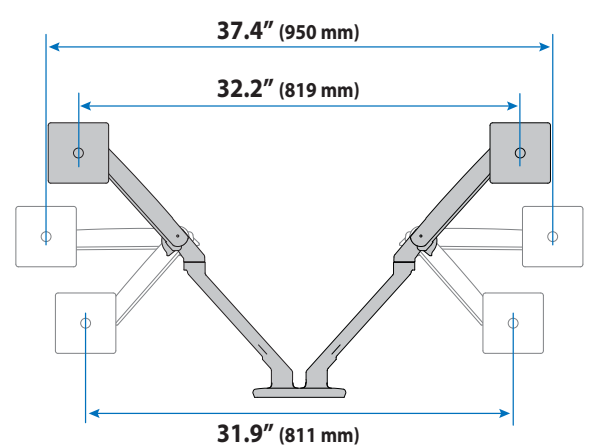

MXV Dual Monitor Arm

© 2017 Ergotron, Inc. rev. 03/12/2020 DIM-MXVdual **Content is subject to change without notification**

Americas Sales and Corporate Headquarter

St. Paul, MN USA
(800) 888-8458
+1-651-681-7600
www.ergotron.com
insidesales@ergotron.com

EMEA Sales

Amersfoort, The Netherlands
+31 33 45 45 600
www.ergotron.com
info.eu@ergotron.com

APAC Sales

Sydney, Australia
www.ergotron.com
apaccustomerservice@ergotron.com

Worldwide OEM Sales

www.ergotron.com
info.oem@ergotron.com