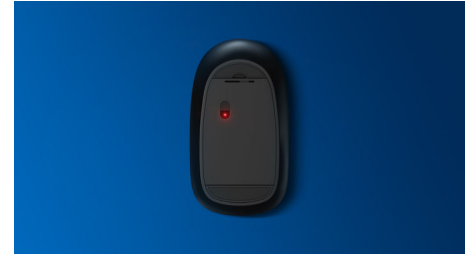

Wired mouse
Plug and play Optical Sensor, Silent design

Specifications

Technical specifications

- Product Type: Wired mouse
- Design Type: Ergonomic design
- Connectivity: USB 2.0 wired
- Buttons: 3 Buttons
- Optical Sensor Precision: 1200 DPI
- Driver Requirement: Driver-free
- Handed Type: Left- and right-handed
- Coating Type: Rubber paint
- Button lifespan: 3 M clicks

Physical Dimensions

- Dimensions (L x W x H): 110 x 65 x 35 mm
- Weight: 83 g

OS/System Requirements

- System Requirements: Microsoft Windows 7, Windows 8, Windows 10 or later; Linux V1.24 and above; Mac OS 10.5 and above

SPK7207B/00

Highlights

Smooth optical tracking

High-definition optical tracking for smooth control

Comfortable ergonomic design

Comfortable ergonomic mouse design feels great