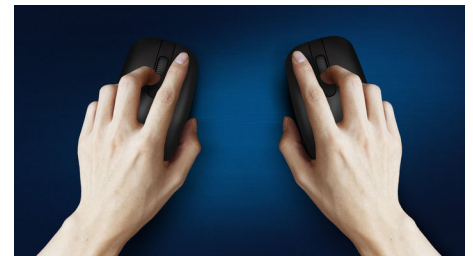

Ambidextrous mouse design

Ambidextrous shape feels good in right or left hand