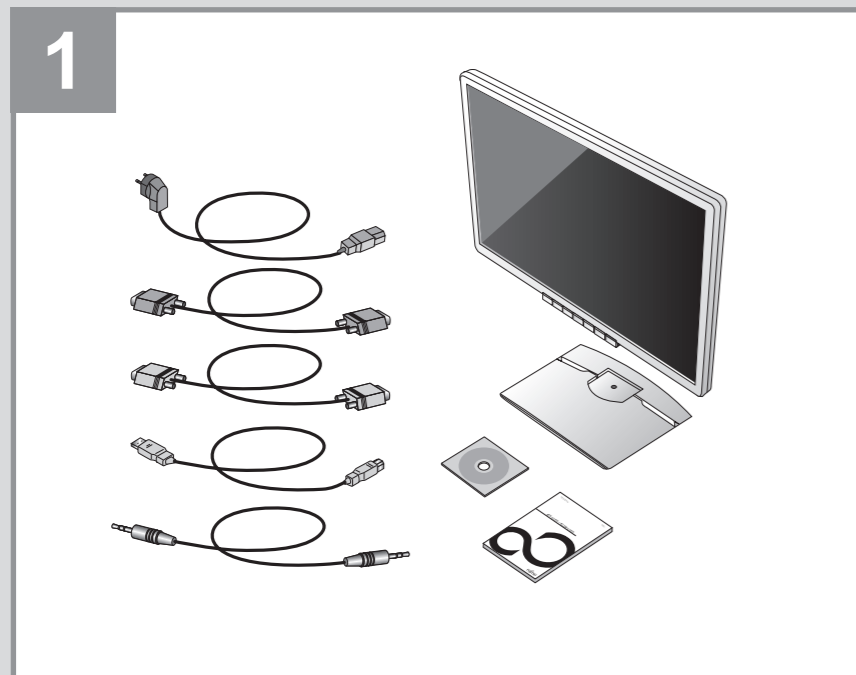

B22W-6 LED

Quick Start Guide

Published by
Fujitsu Technology Solutions GmbH
Mies-van-der-Rohe-Straße 8
80807 München, Germany

Creation
Xerox Global Services

Edition: 1
2010/07

Fujitsu Technology Solutions Order No.: A26361-K1375-Z310-1-8N19