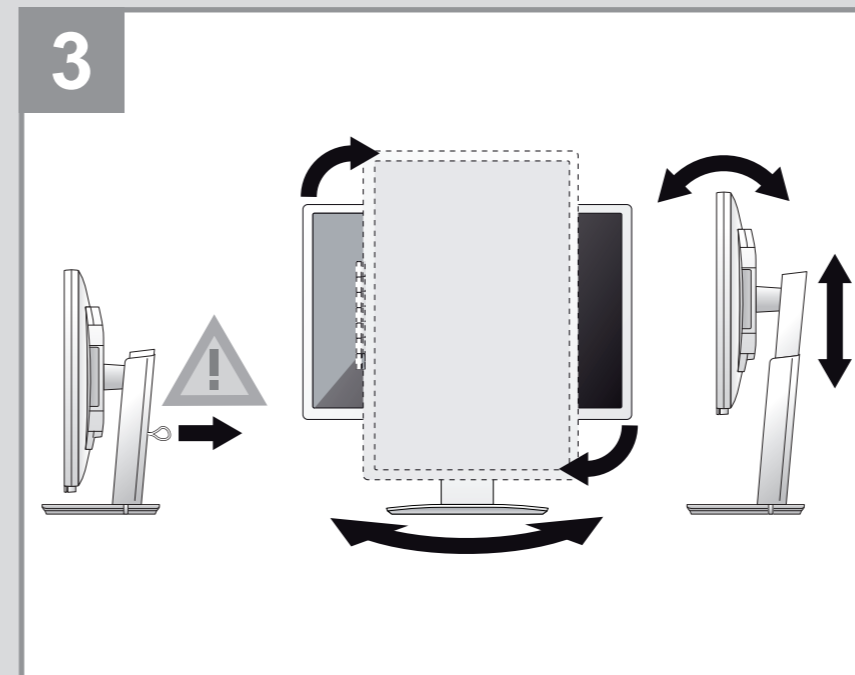

B22W-6 LED

Quick Start Guide

Published by
Fujitsu Technology Solutions GmbH
Mies-van-der-Rohe-Straße 8
80807 München, Germany

Creation
Xerox Global Services

Edition: 1
2010/07

Fujitsu Technology Solutions Order No.: A26361-K1375-Z310-1-8N19