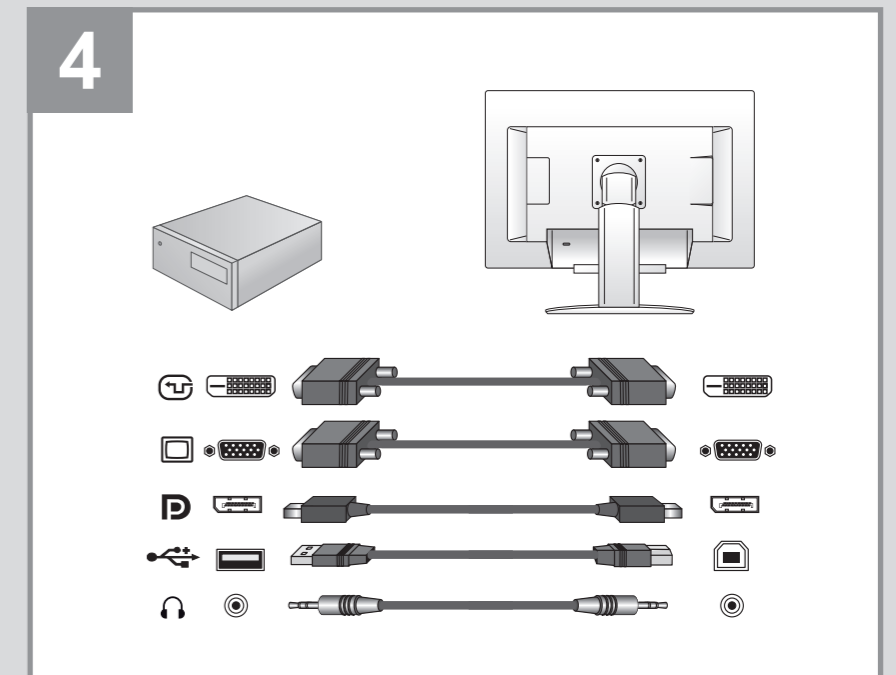

B22W-6 LED

Quick Start Guide

Published by
Fujitsu Technology Solutions GmbH
Mies-van-der-Rohe-Straße 8
80807 München, Germany

Creation
Xerox Global Services

Edition: 1
2010/07

Fujitsu Technology Solutions Order No.: A26361-K1375-Z310-1-8N19