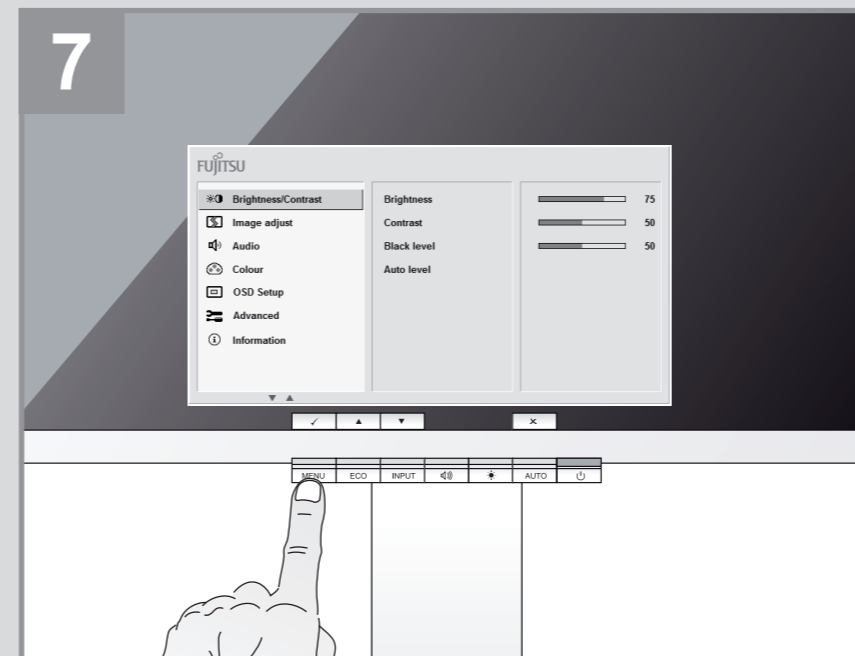

B22W-6 LED

Quick Start Guide

Published by
Fujitsu Technology Solutions GmbH
Mies-van-der-Rohe-Straße 8
80807 München, Germany

Creation
Xerox Global Services

Edition: 1
2010/07

Fujitsu Technology Solutions Order No.: A26361-K1375-Z310-1-8N19