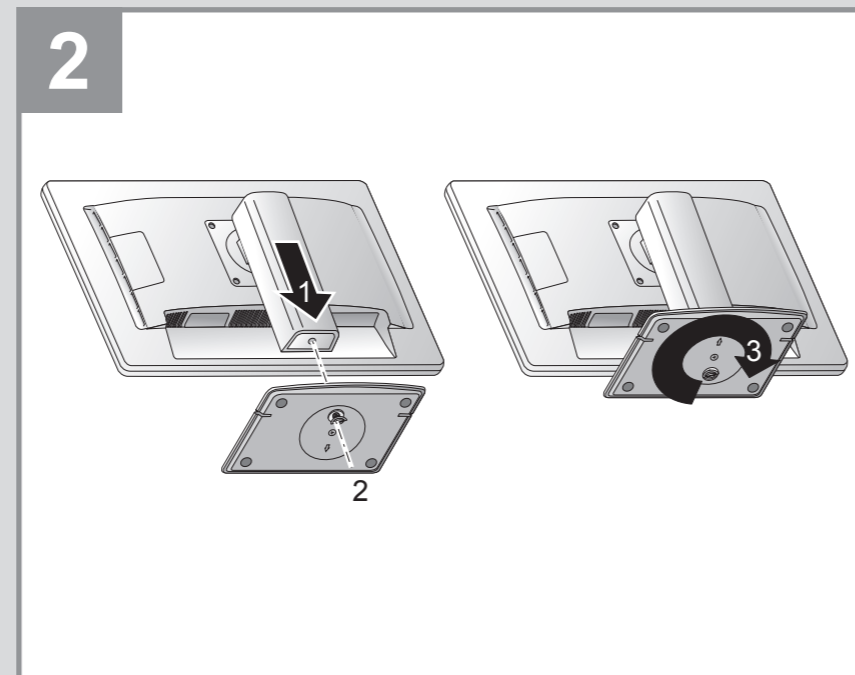

B22W-6 LED

Quick Start Guide

Published by
Fujitsu Technology Solutions GmbH
Mies-van-der-Rohe-Straße 8
80807 München, Germany

Creation
Xerox Global Services

Edition: 1
2010/07

Fujitsu Technology Solutions Order No.: A26361-K1375-Z310-1-8N19