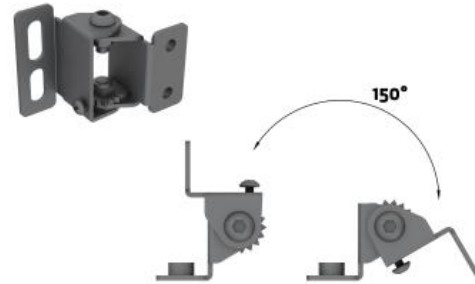

# M Pro Series Curved Display Distance

Article: 7 350 105 212 284

M Pro Series - Curved Display Distance, 1 pcs, steel - black

Product category: PRO SERIES

### M Pro Series Curved Display Distance

<b>Article No:</b>	7 350 105 212 284
<b>Type:</b>	Part for M Pro Series
<b>Material:</b>	Steel
<b>Color:</b>	Black
<b>Surface Finish:</b>	Powder coating
<b>Weight:</b>	0.1 kg
<b>Measurements</b>	55 x 54 x 42 mm
<b>Package:</b>	1 pcs
<b>Installation:</b>	Mount to rails and screen, M6 holes
<b>Warranty:</b>	5 years