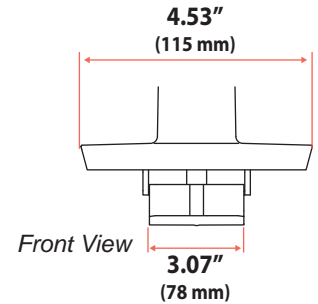

MXV Desk Monitor Arm

Dimensions

Monitor Interface Bracket

Arm in full up position: **19.1"** (485 mm)
 Arm at max extension: **22.2"** (562 mm)
 Arm in full down position: **19.6"** (498 mm)

Arm in full up position: **8.2"** (210 mm)
 Arm at max extension: **11.3"** (287 mm)
 Arm in full down position: **8.7"** (223 mm)

MXV Desk Monitor Arm

Dimensions

© 2020 Ergotron, Inc. rev. 12/14/2020 DIM-mxvlptc Content is subject to change without notification

Americas Sales and Corporate Headquarter	EMEA Sales	APAC Sales	Worldwide OEM Sales
St. Paul, MN USA (800) 888-8458 +1-651-681-7600 www.ergotron.com insidesales@ergotron.com	Amersfoort, The Netherlands +31 33 45 45 600 www.ergotron.com info.eu@ergotron.com	Sydney, Australia www.ergotron.com apaccustomerservice@ergotron.com	www.ergotron.com info.oem@ergotron.com

MXV Desk Monitor Arm

Weight Capacity
 7 - 20 lbs (3.2 - 9.1 kg)
 Monitor depth greater than 2.5" (64 mm) may diminish capacity.
 Call Ergotron for more information.

Range of Motion

Americas Sales and Corporate Headquarter