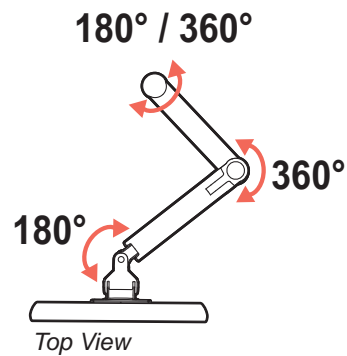

MXV Desk Monitor Arm

Dimensions

Monitor Interface Bracket

Arm in full up position: **19.1"** (485 mm)
 Arm at max extension: **22.2"** (562 mm)
 Arm in full down position: **19.6"** (498 mm)

Arm in full up position: **8.2"** (210 mm)
 Arm at max extension: **11.3"** (287 mm)
 Arm in full down position: **8.7"** (223 mm)

MXV Desk Monitor Arm

Dimensions

© 2020 Ergotron, Inc. rev. 12/14/2020 DIM-mxvlptc Content is subject to change without notification

Americas Sales and Corporate Headquarter	EMEA Sales	APAC Sales	Worldwide OEM Sales
St. Paul, MN USA (800) 888-8458 +1-651-681-7600 www.ergotron.com insidesales@ergotron.com	Amersfoort, The Netherlands +31 33 45 45 600 www.ergotron.com info.eu@ergotron.com	Sydney, Australia www.ergotron.com apaccustomerservice@ergotron.com	www.ergotron.com info.oem@ergotron.com

MXV Desk Monitor Arm

Weight Capacity
 7 - 20 lbs (3.2 - 9.1 kg)
 Monitor depth greater than 2.5" (64 mm) may diminish capacity.
 Call Ergotron for more information.

Range of Motion

Americas Sales and Corporate Headquarter