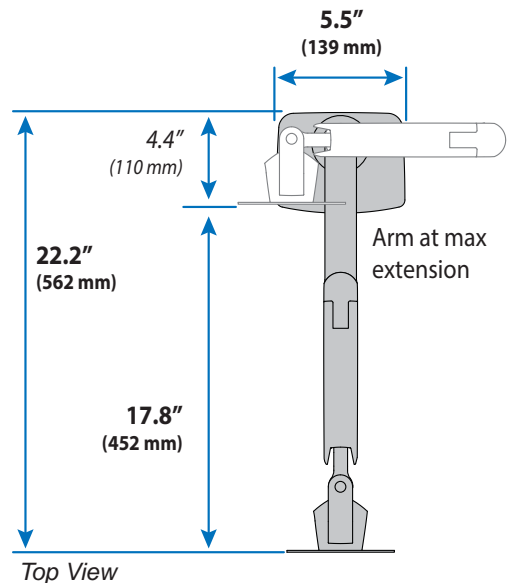

MXV Desk Monitor Arm

Dimensions

Monitor Interface Bracket

Arm in full up position: **19.1"** (485 mm)
 Arm at max extension: **22.2"** (562 mm)
 Arm in full down position: **19.6"** (498 mm)

Arm in full up position: **8.2"** (210 mm)
 Arm at max extension: **11.3"** (287 mm)
 Arm in full down position: **8.7"** (223 mm)

MXV Desk Monitor Arm

Dimensions

© 2020 Ergotron, Inc. rev. 12/14/2020 DIM-mxvlptc Content is subject to change without notification

Americas Sales and Corporate Headquarter	EMEA Sales	APAC Sales	Worldwide OEM Sales
St. Paul, MN USA (800) 888-8458 +1-651-681-7600 www.ergotron.com insidesales@ergotron.com	Amersfoort, The Netherlands +31 33 45 45 600 www.ergotron.com info.eu@ergotron.com	Sydney, Australia www.ergotron.com apaccustomerservice@ergotron.com	www.ergotron.com info.oem@ergotron.com

MXV Desk Monitor Arm

Weight Capacity
 7 - 20 lbs (3.2 - 9.1 kg)
 Monitor depth greater than 2.5" (64 mm) may diminish capacity.
 Call Ergotron for more information.

Range of Motion

Americas Sales and Corporate Headquarter