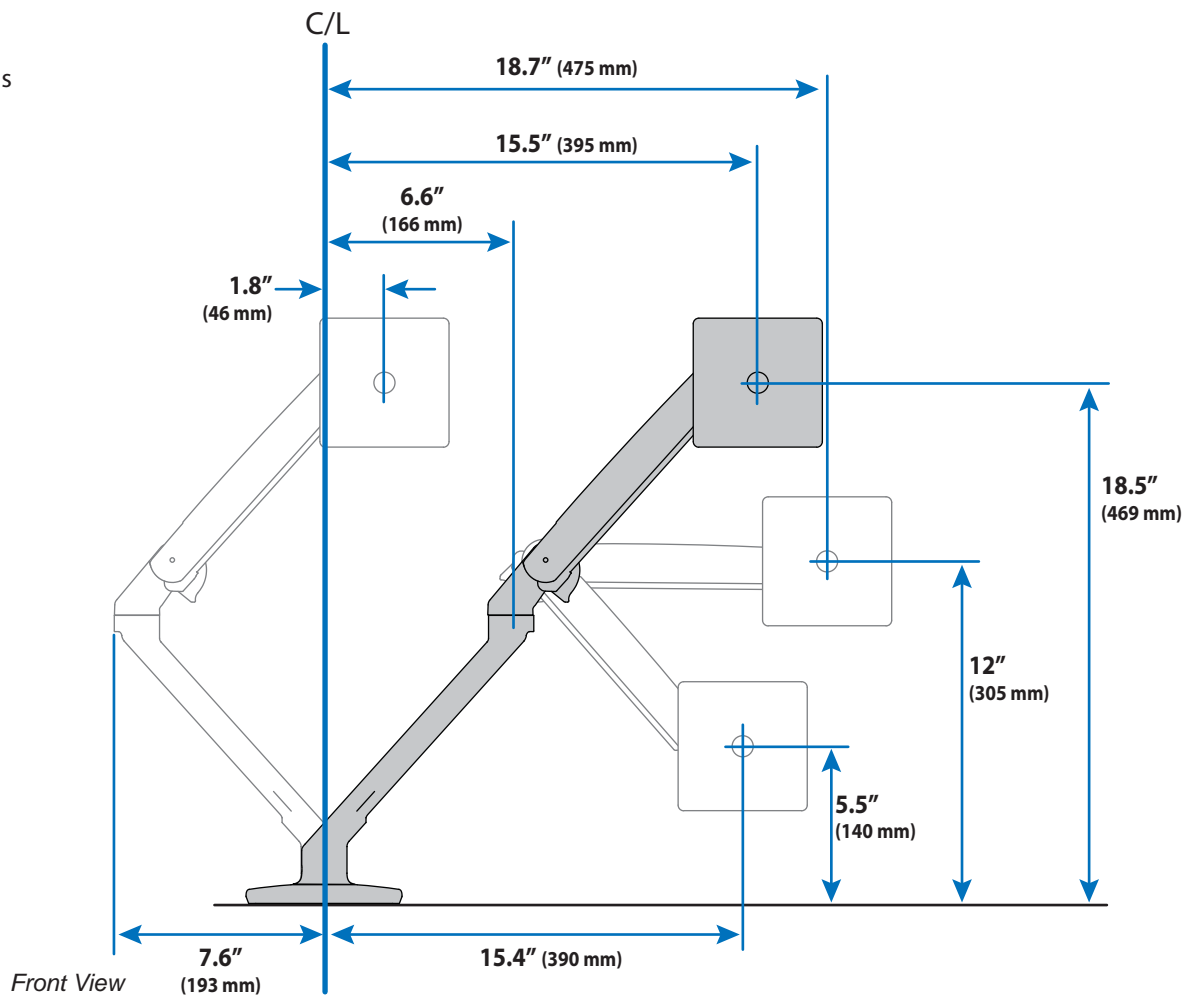

MXV Desk Monitor Arm

Dimensions

Monitor Interface Bracket

Arm in full up position: **19.1"** (485 mm)
 Arm at max extension: **22.2"** (562 mm)
 Arm in full down position: **19.6"** (498 mm)

Arm in full up position: **8.2"** (210 mm)
 Arm at max extension: **11.3"** (287 mm)
 Arm in full down position: **8.7"** (223 mm)

MXV Desk Monitor Arm

Dimensions

© 2020 Ergotron, Inc. rev. 12/14/2020 DIM-mxvlptc Content is subject to change without notification

Americas Sales and Corporate Headquarter	EMEA Sales	APAC Sales	Worldwide OEM Sales
St. Paul, MN USA (800) 888-8458 +1-651-681-7600 www.ergotron.com insidesales@ergotron.com	Amersfoort, The Netherlands +31 33 45 45 600 www.ergotron.com info.eu@ergotron.com	Sydney, Australia www.ergotron.com apaccustomerservice@ergotron.com	www.ergotron.com info.oem@ergotron.com

MXV Desk Monitor Arm

Weight Capacity
 7 - 20 lbs (3.2 - 9.1 kg)
 Monitor depth greater than 2.5" (64 mm) may diminish capacity.
 Call Ergotron for more information.

Range of Motion

Americas Sales and Corporate Headquarter