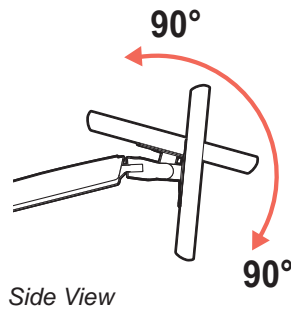

MXV Desk Monitor Arm

Dimensions

Monitor Interface Bracket

Arm in full up position: **19.1"** (485 mm)
 Arm at max extension: **22.2"** (562 mm)
 Arm in full down position: **19.6"** (498 mm)

Arm in full up position: **8.2"** (210 mm)
 Arm at max extension: **11.3"** (287 mm)
 Arm in full down position: **8.7"** (223 mm)

MXV Desk Monitor Arm

Dimensions

© 2020 Ergotron, Inc. rev. 12/14/2020 DIM-mxvlptc Content is subject to change without notification

Americas Sales and Corporate Headquarter	EMEA Sales	APAC Sales	Worldwide OEM Sales
St. Paul, MN USA (800) 888-8458 +1-651-681-7600 www.ergotron.com insidesales@ergotron.com	Amersfoort, The Netherlands +31 33 45 45 600 www.ergotron.com info.eu@ergotron.com	Sydney, Australia www.ergotron.com apaccustomerservice@ergotron.com	www.ergotron.com info.oem@ergotron.com

MXV Desk Monitor Arm

Weight Capacity
 7 - 20 lbs (3.2 - 9.1 kg)
 Monitor depth greater than 2.5" (64 mm) may diminish capacity.
 Call Ergotron for more information.

Range of Motion

Americas Sales and Corporate Headquarter