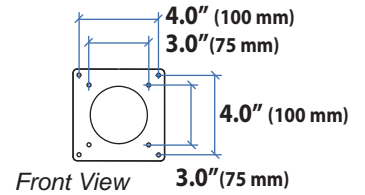

MXV Desk Monitor Arm

Dimensions

Monitor Interface Bracket

Arm in full up position: **19.1"** (485 mm)
 Arm at max extension: **22.2"** (562 mm)
 Arm in full down position: **19.6"** (498 mm)

Arm in full up position: **8.2"** (210 mm)
 Arm at max extension: **11.3"** (287 mm)
 Arm in full down position: **8.7"** (223 mm)

MXV Desk Monitor Arm

Dimensions

© 2020 Ergotron, Inc. rev. 12/14/2020 DIM-mxvlptc Content is subject to change without notification

Americas Sales and Corporate Headquarter	EMEA Sales	APAC Sales	Worldwide OEM Sales
St. Paul, MN USA (800) 888-8458 +1-651-681-7600 www.ergotron.com insidesales@ergotron.com	Amersfoort, The Netherlands +31 33 45 45 600 www.ergotron.com info.eu@ergotron.com	Sydney, Australia www.ergotron.com apaccustomerservice@ergotron.com	www.ergotron.com info.oem@ergotron.com

MXV Desk Monitor Arm

Weight Capacity
 7 - 20 lbs (3.2 - 9.1 kg)
 Monitor depth greater than 2.5" (64 mm) may diminish capacity.
 Call Ergotron for more information.

Range of Motion

Americas Sales and Corporate Headquarter