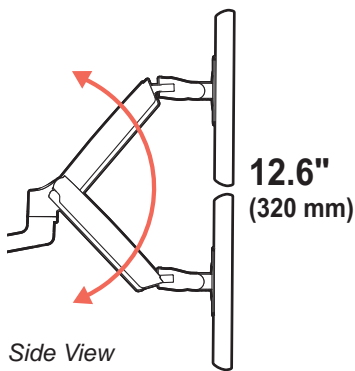

MXV Desk Monitor Arm

Dimensions

Monitor Interface Bracket

Arm in full up position: **19.1"** (485 mm)
 Arm at max extension: **22.2"** (562 mm)
 Arm in full down position: **19.6"** (498 mm)

Arm in full up position: **8.2"** (210 mm)
 Arm at max extension: **11.3"** (287 mm)
 Arm in full down position: **8.7"** (223 mm)

MXV Desk Monitor Arm

Dimensions

© 2020 Ergotron, Inc. rev. 12/14/2020 DIM-mxvlptc Content is subject to change without notification

Americas Sales and Corporate Headquarter	EMEA Sales	APAC Sales	Worldwide OEM Sales
St. Paul, MN USA (800) 888-8458 +1-651-681-7600 www.ergotron.com insidesales@ergotron.com	Amersfoort, The Netherlands +31 33 45 45 600 www.ergotron.com info.eu@ergotron.com	Sydney, Australia www.ergotron.com apaccustomerservice@ergotron.com	www.ergotron.com info.oem@ergotron.com

MXV Desk Monitor Arm

Weight Capacity
 7 - 20 lbs (3.2 - 9.1 kg)
 Monitor depth greater than 2.5" (64 mm) may diminish capacity.
 Call Ergotron for more information.

Range of Motion

Americas Sales and Corporate Headquarter