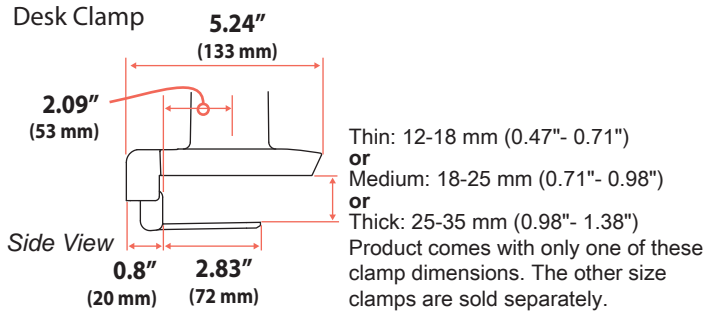

MXV Desk Monitor Arm

Dimensions

Monitor Interface Bracket

Arm in full up position: **19.1"** (485 mm)
 Arm at max extension: **22.2"** (562 mm)
 Arm in full down position: **19.6"** (498 mm)

Arm in full up position: **8.2"** (210 mm)
 Arm at max extension: **11.3"** (287 mm)
 Arm in full down position: **8.7"** (223 mm)

MXV Desk Monitor Arm

Dimensions

© 2020 Ergotron, Inc. rev. 12/14/2020 DIM-mxvlptc Content is subject to change without notification

Americas Sales and Corporate Headquarter	EMEA Sales	APAC Sales	Worldwide OEM Sales
St. Paul, MN USA (800) 888-8458 +1-651-681-7600 www.ergotron.com insidesales@ergotron.com	Amersfoort, The Netherlands +31 33 45 45 600 www.ergotron.com info.eu@ergotron.com	Sydney, Australia www.ergotron.com apaccustomerservice@ergotron.com	www.ergotron.com info.oem@ergotron.com

MXV Desk Monitor Arm

Weight Capacity
 7 - 20 lbs (3.2 - 9.1 kg)
 Monitor depth greater than 2.5" (64 mm) may diminish capacity.
 Call Ergotron for more information.

Range of Motion

Americas Sales and Corporate Headquarter