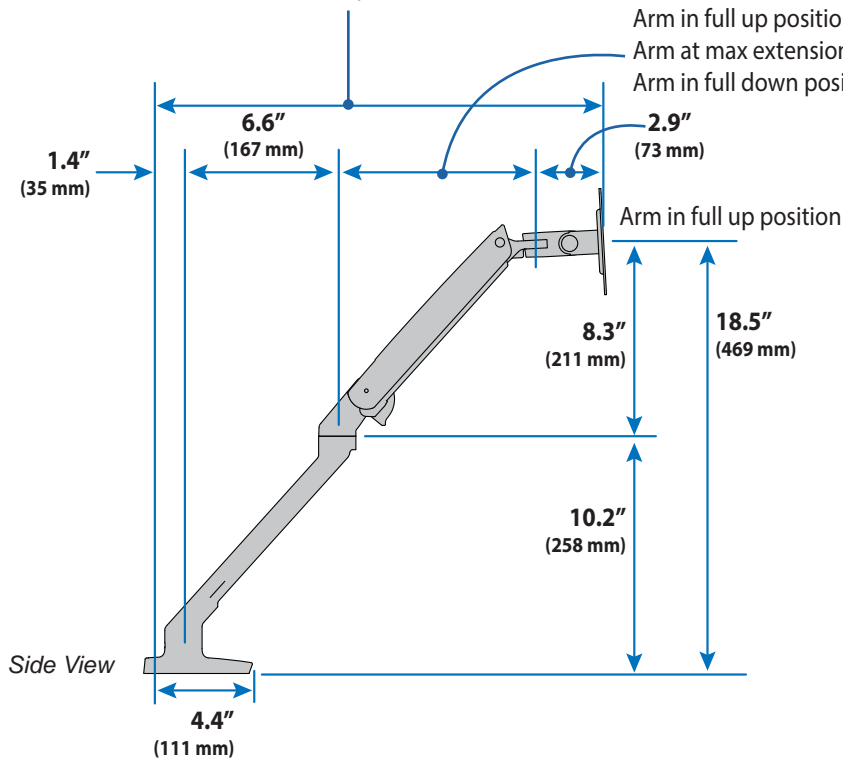

MXV Desk Monitor Arm

Dimensions

Monitor Interface Bracket

Arm in full up position: **19.1"** (485 mm)
 Arm at max extension: **22.2"** (562 mm)
 Arm in full down position: **19.6"** (498 mm)

Arm in full up position: **8.2"** (210 mm)
 Arm at max extension: **11.3"** (287 mm)
 Arm in full down position: **8.7"** (223 mm)

MXV Desk Monitor Arm

Weight Capacity
 7 - 20 lbs (3.2 - 9.1 kg)
 Monitor depth greater than 2.5" (64 mm) may diminish capacity.
 Call Ergotron for more information.

Range of Motion

Americas Sales and Corporate Headquarter