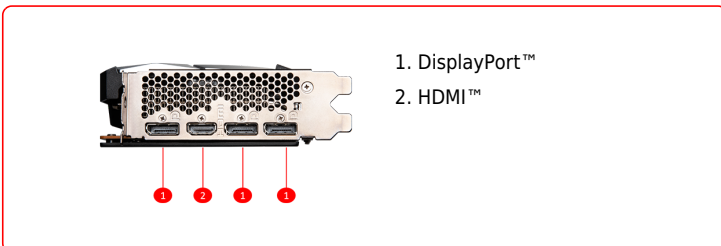

SPECIFICATIONS

Model Name	Radeon™ RX 7600 MECH 2X CLASSIC 8G OC
Graphics Processing Unit	AMD Radeon™ RX 7600
Interface	PCI Express® Gen 4 x 8
Stream Processors	2048 Units
Core Clocks	Boost: Up to 2695 MHz Game: Up to 2280 MHz
Memory Speed	18 Gbps
Memory	8GB GDDR6
Memory Bus	128-bit
Output	DisplayPort x 3 (v1.4) / HDMI™ x 1 (Supports 4K@120Hz/8K@60Hz and VRR as specified in HDMI™ 2.1)
HDCP Support	Y
Power consumption	165 W
Power connectors	8-pin x 1
Recommended PSU	550 W
Card Dimension (mm)	235 x 125 x 47 mm
Weight (Card / Package)	666g / 983g
DirectX Version Support	12 Ultimate
OpenGL Version Support	4.6
Maximum Displays	4
FreeSync™ Technology	Y
Digital Maximum Resolution	7680 x 4320

CONNECTIONS

FEATURES

Dual Fan

Two fans and a huge heatsink ensure a cool and quiet experience for you.

TORX FAN 3.0

The award-winning MSI TORX Fan 3.0 design creates high static pressure and pushes the limits of thermal performance.