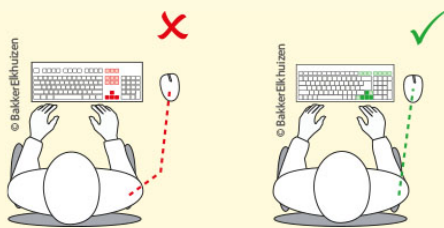

# UltraBoard 960 Compact Standard

UltraBoard 960 Compact Standard

The UltraBoard 960 is a compact keyboard with a numerical keypad.

The main difference compared to a standard keyboard is the optimal layout, which makes the UltraBoard 960's design eight centimeters narrower than a "normal" keyboard!

## A compact standard keyboard that provides the right ergonomic posture

The UltraBoard 960 Compact Standard reduces the distance to your mouse, which limits the strain on your lower arms. As an added advantage, this compact version is easier to take with you in a backpack or laptop case. This lets you work in a comfortable and ergonomically sound manner anywhere and anytime.