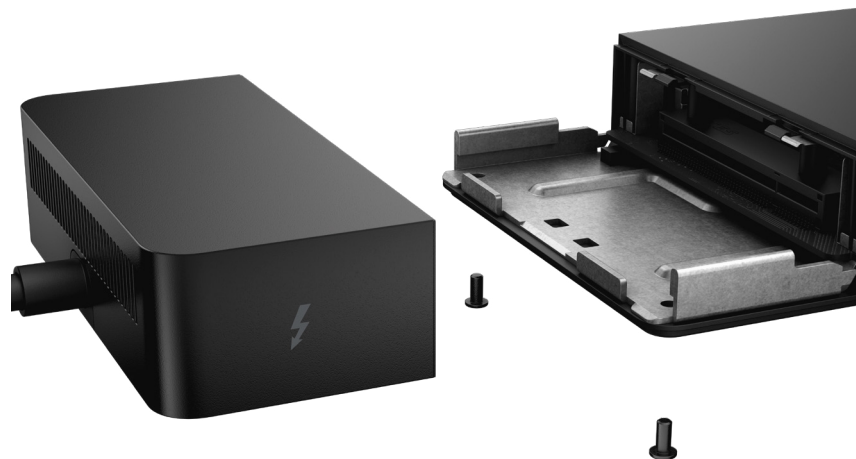

Recommended Accessories

DELL DOCK - WD19 130W

DELL PREMIER WIRELESS
KEYBOARD AND MOUSE - KM717

Enhance daily performance and productivity with this elegantly designed mouse and keyboard, which fits into virtually any workspace.

DELL 24 MONITOR - P2419H

Optimize your workspace with this efficient 23.8" monitor built with an ultrathin bezel design, a small footprint and comfort enhancing features.

DELL DOCKING STATION
MOUNTING KIT

Mount your Dell Commercial Dock behind your compatible monitor or under your desk to create a clutter-free work environment.

Future-ready design

Dell offers the World's first modular dock with upgradeable connectivity and power. By allowing you to easily upgrade your connectivity and boost your power delivery to meet the future needs of your evolving PC environment, you can significantly reduce your upgrade costs.

DELL THUNDERBOLT™ DOCK WD19TB MODULE

Need more power in the future? Upgrade to the WD19TB module for Thunderbolt connectivity with up to 130 Watts of power delivery, 40Gbps data transfer speeds and support for up to three displays at a fraction of the cost of replacing the entire dock.