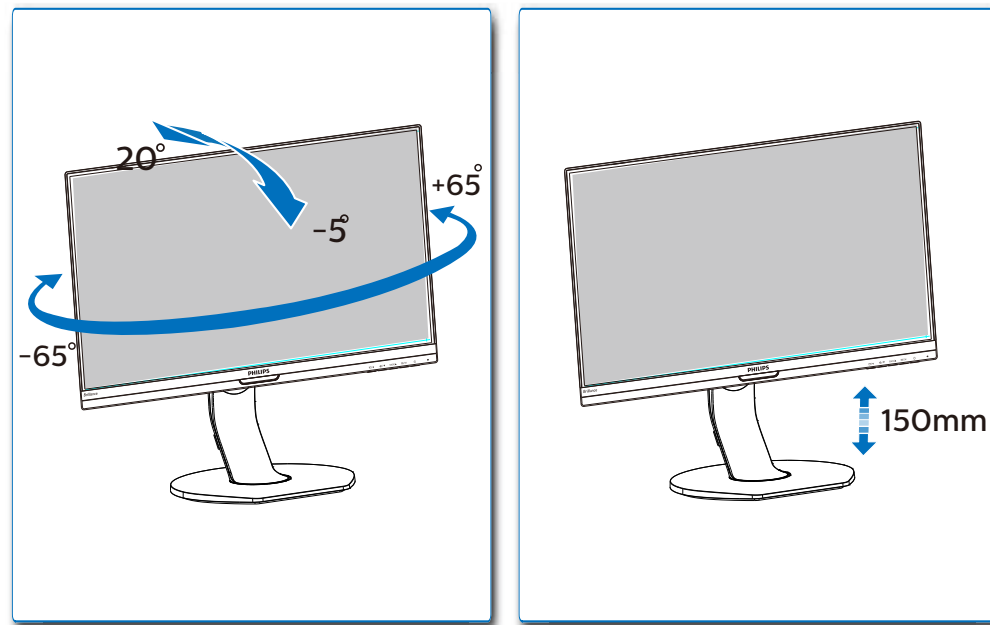

GRAPHIC DEVELOPMENT MMD	
Product name	241B7QU-QSG
Project no.	
Finishing	Folded sheet
Scale	1:1
Size Spreads	594 (W) x 210 (H) mm
Size	148.5 (W) x 210 (H) mm
Operator(s)	
Date amended	Jan. 25, 2016
VERSION No.	13
APPROVAL	
QC Lithographer	
Product Manager	
Date Check	
ARTWORK DOCUMENT	
Paper	80gsm White, woodfree coated
Numbers of colours	2C+2C
Spotcolor	
Aftertreatment	
☐ Cropping	
☐ Coating	
☐ Varnishing	
☐ Embossing	
☐ Cutterguide	
☐ Die-cut	
☐ Binding	
☐ Glue	

4