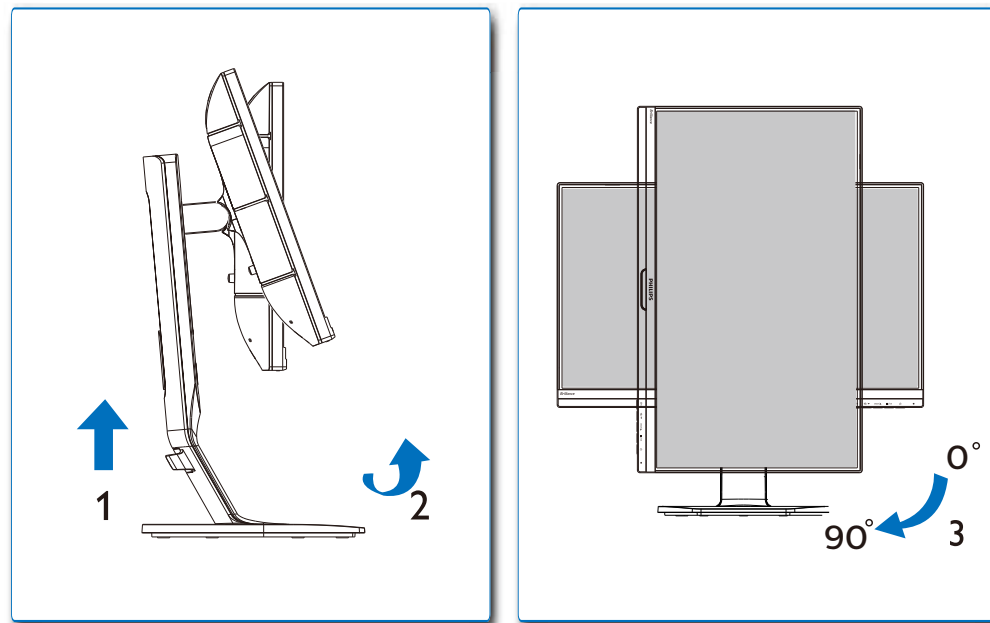

GRAPHIC DEVELOPMENT MMD	
Product name	241B7QU-QSG
Project no.	
Finishing	Folded sheet
Scale	1:1
Size Spreads	594 (W) x 210 (H) mm
Size	148.5 (W) x 210 (H) mm
Operator(s)	
Date amended	Jan. 25, 2016
VERSION No.	13
APPROVAL	
QC Lithographer	
Product Manager	
Date Check	
ARTWORK DOCUMENT	
Paper	80gsm White, woodfree coated
Numbers of colours	2C+2C
Spotcolor	
Aftertreatment	
☐ Cropping	
☐ Coating	
☐ Varnishing	
☐ Embossing	
☐ Cutterguide	
☐ Die-cut	
☐ Binding	
☐ Glue	

4