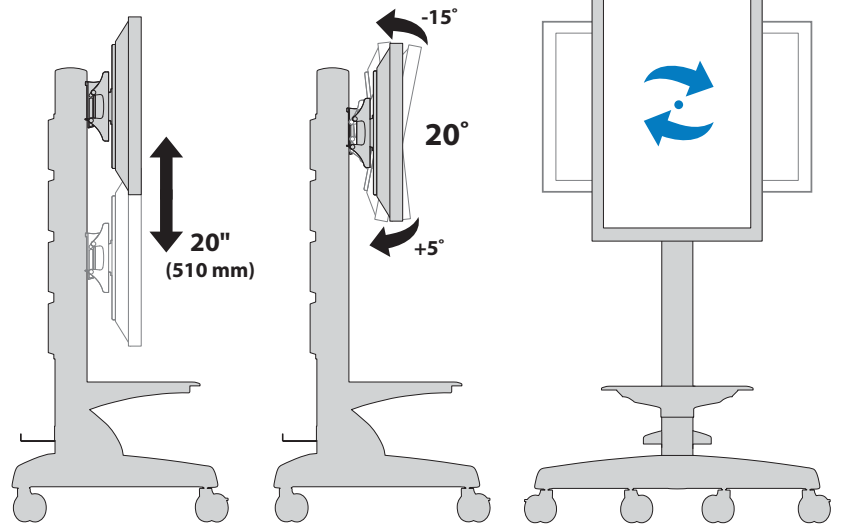

Neo-Flex® Mobile MediaCenter LD, VHD, UHD

© 2013 Ergotron, Inc. rev. 03/24/2022 DIM-NFMMC Content is subject to change without notification

Americas Sales and Corporate Headquarter	EMEA Sales	APAC Sales	Worldwide OEM Sales
St. Paul, MN USA (800) 888-8458 +1-651-681-7600 www.ergotron.com insidesales@ergotron.com	Amersfoort, The Netherlands +31 33 45 45 600 www.ergotron.com info.eu@ergotron.com	Sydney, Australia www.ergotron.com apaccustomerservice@ergotron.com	www.ergotron.com info.oem@ergotron.com