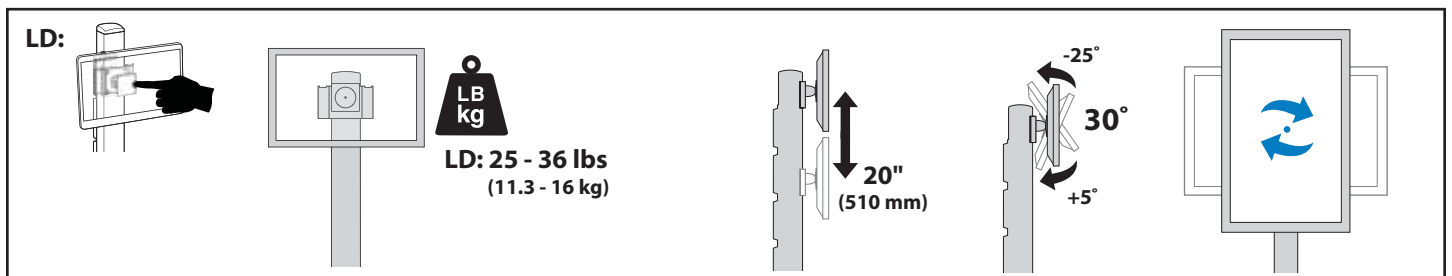

Neo-Flex® Mobile MediaCenter LD, VHD, UHD

© 2013 Ergotron, Inc. rev. 03/24/2022 DIM-NFMMC Content is subject to change without notification

Americas Sales and Corporate Headquarter	EMEA Sales	APAC Sales	Worldwide OEM Sales
St. Paul, MN USA (800) 888-8458 +1-651-681-7600 www.ergotron.com insidesales@ergotron.com	Amersfoort, The Netherlands +31 33 45 45 600 www.ergotron.com info.eu@ergotron.com	Sydney, Australia www.ergotron.com apaccustomerservice@ergotron.com	www.ergotron.com info.oem@ergotron.com