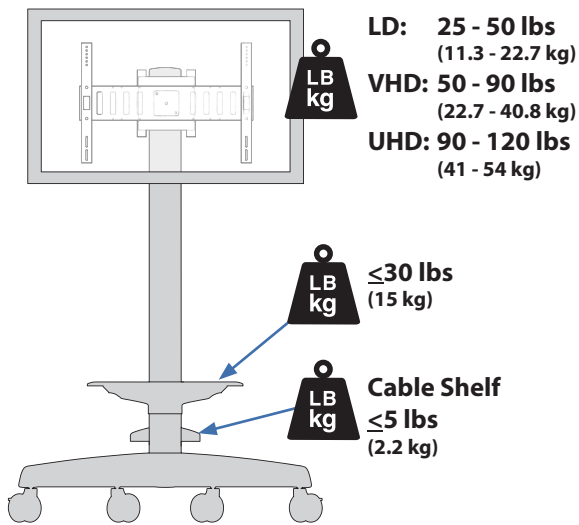

Neo-Flex® Mobile MediaCenter LD, VHD, UHD

© 2013 Ergotron, Inc. rev. 03/24/2022 DIM-NFMMC Content is subject to change without notification

Americas Sales and Corporate Headquarter	EMEA Sales	APAC Sales	Worldwide OEM Sales
St. Paul, MN USA (800) 888-8458 +1-651-681-7600 www.ergotron.com insidesales@ergotron.com	Amersfoort, The Netherlands +31 33 45 45 600 www.ergotron.com info.eu@ergotron.com	Sydney, Australia www.ergotron.com apaccustomerservice@ergotron.com	www.ergotron.com info.oem@ergotron.com