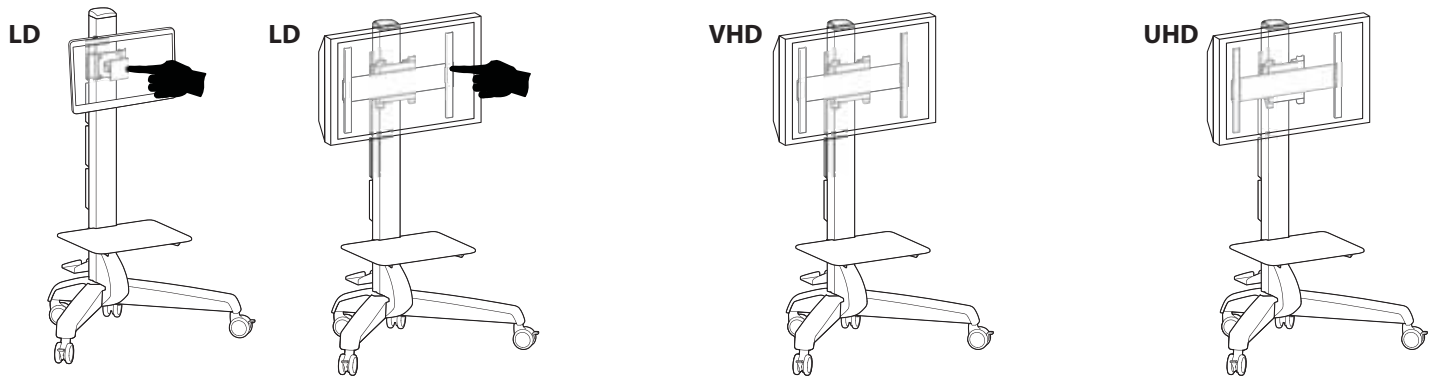

Neo-Flex® Mobile MediaCenter LD, VHD, UHD

© 2013 Ergotron, Inc. rev. 03/24/2022 DIM-NFMMC Content is subject to change without notification

Americas Sales and Corporate Headquarter	EMEA Sales	APAC Sales	Worldwide OEM Sales
St. Paul, MN USA (800) 888-8458 +1-651-681-7600 www.ergotron.com insidesales@ergotron.com	Amersfoort, The Netherlands +31 33 45 45 600 www.ergotron.com info.eu@ergotron.com	Sydney, Australia www.ergotron.com apaccustomerservice@ergotron.com	www.ergotron.com info.oem@ergotron.com