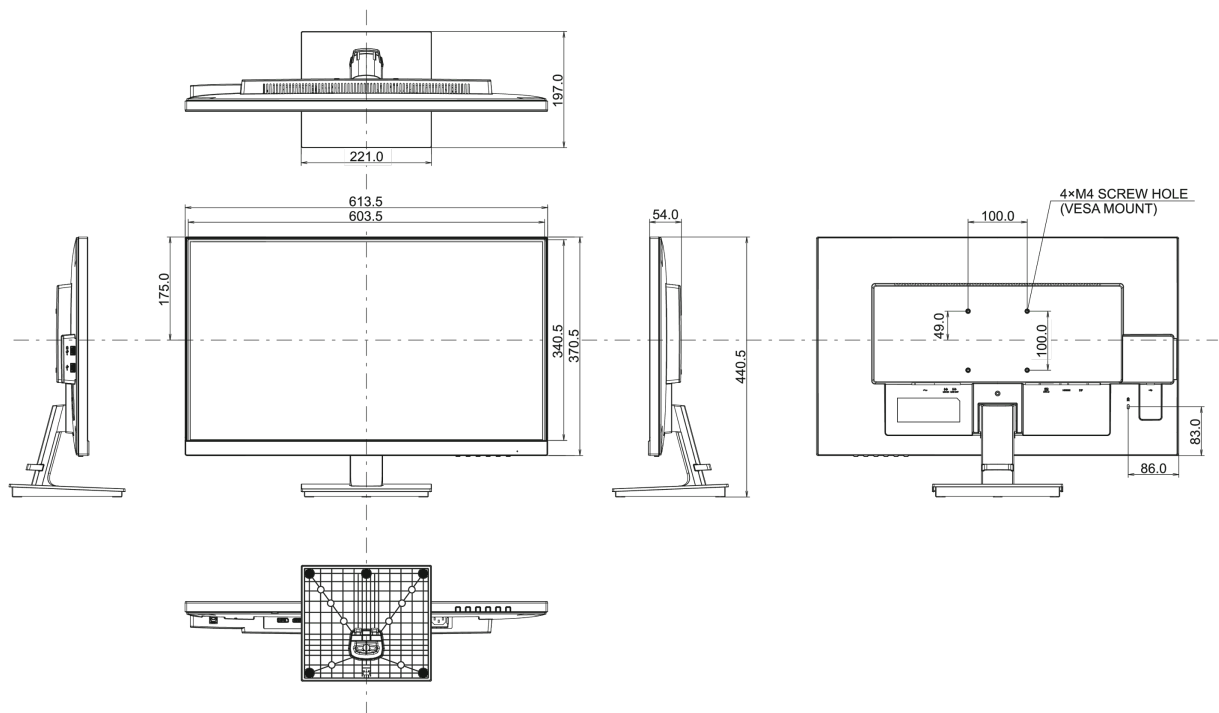

04 MECHANICAL

Display position adjustments	tilt
Tilt angle	22° up; 5° down
VESA mounting	100 x 100mm

05 ACCESSORIES INCLUDED

Cables

power, USB, HDMI, DP

Other

quick start guide, safety guide, Cable management system

Regulations

TCO, CE, TÜV-GS, EAC, PSE

Energy efficiency class

B

Other

REACH SVHC above 0.1%: Lead

08 DIMENSIONS / WEIGHT

Product dimensions W x H x D

613.5 x 440.5 x 197mm

Weight (without box)

4.6kg

EAN code

4948570117697

09 EU ENERGY EFFICIENCY LABEL

Manufacturer

iiyama