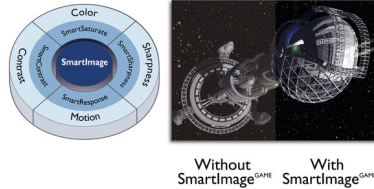

PHILIPS

Highlights

4-sided frameless

Extremely minimizing 4-sided bezels on this virtually frameless display gives minimalist look and offers an expansive viewing experience. Expand your productivity and make you focus on the vivid images with seamless visions. Significant wide view without distraction even multi monitor set-up in pivot mode.

IPS technology

IPS displays use an advanced technology which gives you extra wide viewing angles of 178/178 degree, making it possible to view the display from almost any angle. Unlike standard TN panels, IPS displays gives you remarkably crisp images with vivid colors, making it ideal not only for Photos, movies and web browsing, but also for professional applications which demand color accuracy and consistent brightness at all times.

1ms MPRT fast response

MPRT (motion picture response time) is more intuitive way to describe the response time, which directly refers the duration from seeing blurry noise to clean and crisp images. Philips console gaming monitor with 1 ms MPRT effectively eliminates smearing and motion

blur, delivers shaper and precise visuals to enhance gaming experience. Best choice for playing thrilling and twitch-sensitive games.

SmartImage Game mode

The new Philips gaming display has quick access OSD fine tuned for gamers, offering you multiple options. "FPS" mode (First person shooting) improves dark themes in games, allowing you to see hidden objects in dark areas. "Racing" mode adapts display with fastest response time, high color, along with image adjustments. "RTS" mode (Real time strategy) has a special SmartFrame mode which enables highlighting of specific area and allows for size and image adjustments. Gamer 1 and Gamer 2 enable you to save personal customized settings based on different games, ensuring best performance.