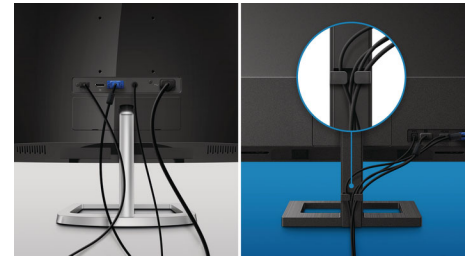

Cable management

Cable management is an intimate design that maintains tidy workspace by organizing cables and wires required for the operation of a display device.