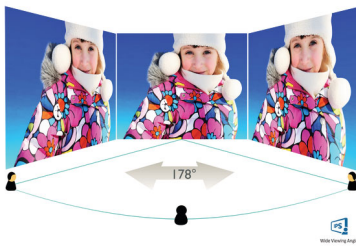

IPS technology

IPS displays use an advanced technology which gives you extra wide viewing angles of 178/178 degree, making it possible to view the display from almost any angle. Unlike standard TN panels, IPS displays gives you remarkably crisp images with vivid colors, making it ideal not only for Photos, movies and web browsing, but also for professional applications which demand color accuracy and consistent brightness at all times.

1ms MPRT fast response

MPRT (motion picture response time) is more intuitive way to describe the response time, which directly refers the duration from seeing blurry noise to clean and crisp images. Philips console gaming monitor with 1 ms MPRT effectively eliminates smearing and motion

blur, delivers shaper and precise visuals to enhance gaming experience. Best choice for playing thrilling and twitch-sensitive games.