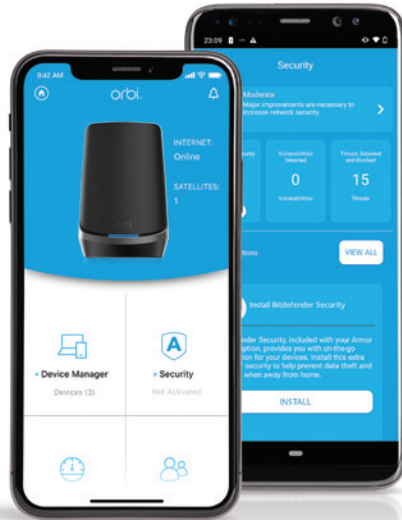

Adds up to 3,000 sq. ft.

10.8
Gbps

WiFi Speed[†]

¹ Orbi WiFi 6E Router required (sold separately)

Features

Cutting Edge Performance.

Connect even more smart home devices, and work and play at the same time—with up to 10.8Gbps[†] WiFi speed to share. Devices now connect more efficiently, saving battery life too.

With Multi-Gigabit wired & WiFi speeds, quad-band Orbi delivers super-fast WiFi to all your devices. Get the download speeds you pay for and be ready for an even faster future.

It's Easy.

With the Orbi app, you can add a satellite to your existing Orbi WiFi 6E Mesh System in minutes.

WiFi 6E added to award-winning Orbi Tri-band Mesh Technology creates an unmatched quad-band WiFi experience. WiFi 6E devices use this ultra-fast band, enabling improved speed & performance for connected devices.

House Diagram

 **Orbi App**

Use the Orbi app to easily setup, monitor and manage your Orbi WiFi.

Orbi Satellite (RBSE960)

Satellite

2.5 Gigabit Ethernet Port

Super high-speed wired connection up to 2.5 Gbps for devices or optional wired Orbi backhaul.