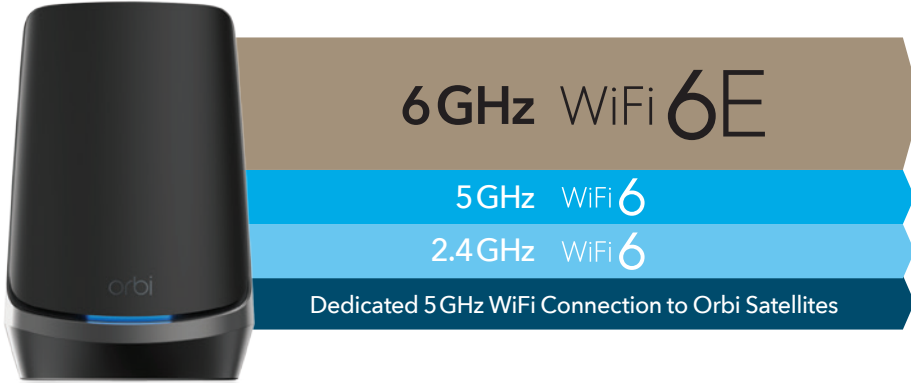

Overview

Now you can simply extend your existing Orbi WiFi 6E Mesh System to enjoy unprecedented performance, proven reliability, and even more coverage. Each add-on satellite increases your existing Orbi WiFi 6E network¹ by up to 3,000 sq. ft. or 3 rooms[†]. Enjoy more next-level streaming, gaming, video conferencing, eLearning, and rock-solid connections to your always-on smart home devices.

Adds up to 3,000 sq. ft.

10.8
Gbps

WiFi Speed[†]

¹ Orbi WiFi 6E Router required (sold separately)

Features

Cutting Edge Performance.

Connect even more smart home devices, and work and play at the same time—with up to 10.8Gbps[†] WiFi speed to share. Devices now connect more efficiently, saving battery life too.

WiFi Everywhere.

Expand your existing Orbi WiFi 6E Mesh System as your needs increase. Orbi Quad-band Mesh WiFi delivers top speeds where you need them throughout your home.

Get All of Your Internet Speed.

With Multi-Gigabit wired & WiFi speeds, quad-band Orbi delivers super-fast WiFi to all your devices. Get the download speeds you pay for and be ready for an even faster future.

It's Easy.

With the Orbi app, you can add a satellite to your existing Orbi WiFi 6E Mesh System in minutes.