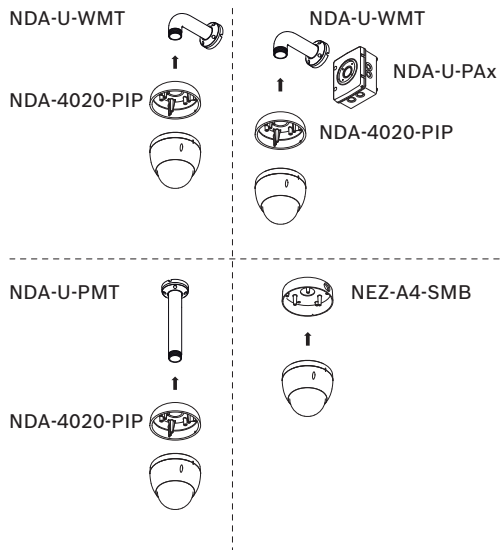

1 |

2 |

3 |

4 |

5 |

6 |

7 |

8 |

NDP-4502-Z12

en Quick Installation Guide

Bosch Security Systems B.V.
 Torenallee 49
 5617 BA Eindhoven
 The Netherlands
www.boschsecurity.com
 © Bosch Security Systems B.V., 2018