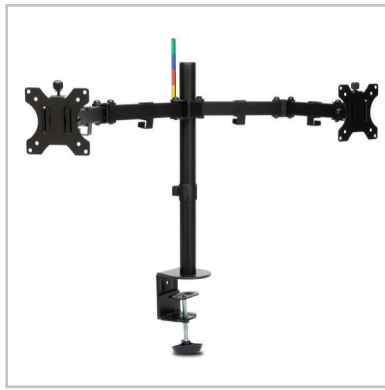

SmartFit® Ergo Dual Extended Monitor Arm

Raise your level of comfort.

K55409WW

Product Description

Finding the correct ergonomic height for your monitors and adjusting their distance is easy, thanks to the sturdy, stable SmartFit® Ergo Dual Extended Monitor Arm. Clear valuable desk space while improving ergonomics. Wide adjustment range delivers $\pm 90^\circ$ swivel, $\pm 180^\circ$ rotation (for landscape or portrait), $\pm 45^\circ$ monitor tilt adjustment and up to 399mm/15.7" arm extension. Sturdy metal C-clamp and grommet fastener are easy to install and won't damage or mark the desk or table. Each arm is compatible with displays up to 32" and 8kg/17.6lbs.

Features

- The SmartFit® system makes finding the right height for maximum comfort as easy as 1, 2, 3. Simply match your hand size to the colour on the provided chart, set the height to your colour and you're done.
- Wide adjustment range delivers $\pm 90^\circ$ swivel, $\pm 180^\circ$ rotation (for landscape or portrait) and $\pm 45^\circ$ monitor tilt adjustment for ergonomic comfort.
- Extendable arms let you easily adjust the distance of your monitors (up to 399mm/15.7").
- Included C-clamp and grommet fastener are made of durable steel and aluminium, require less desk space to attach, are easy to install and won't damage or mark your desk or table.
- Quick-release VESA® 75/100 mounting plates accommodate monitors up to 32" and 8kg/17.6lbs (per arm).
- Cable management system eliminates cable clutter for a cleaner desktop.