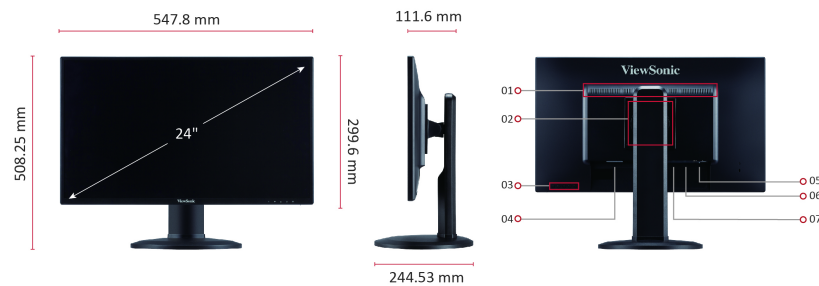

Product Description

The ViewSonic® VG2419 is a 24" FHD monitor with an ergonomic stand, which allows you to easily tilt and swivel your monitor to an ideal position; furthermore, you can adjust the height and rotate the monitor 90 degrees for portrait viewing. To make the most of the ergonomic design, the VG2419 is also built with Flicker-Free technology and a Blue Light Filter to reduce your eye fatigue after a long day of use. The VG2419 adopts SuperClear® IPS panel technology to ensure consistent brightness with a 178° wide viewing angle and 16.7M display colors. The viewing experience is complemented by its narrow bezel design, which increases the viewable area of the VG2419 screen. To support your work, the VG2419 is equipped with VGA, HDMI, DisplayPort connectivity. During work, you can switch to Eco Mode for lower energy consumption. The VG2419 is also certified by TCO for better product sustainability and efficient end-to-end enterprise experience.

1. Internal Speakers
2. VESA Compatible (Wall Mount 100 x 100mm)
3. Menu Controls
4. AC in
5. VGA
6. HDMI

7. DisplayPort

Visit Us  www.viewsonic.com

DISPLAY

Display Size (in.):	24
Viewable Area (in.):	23.8
Panel Type:	IPS Technology
Resolution:	1920 x 1080
Resolution Type:	FHD
Static Contrast Ratio:	1,000:1 (typ)
Dynamic Contrast Ratio:	50M:1
Light Source:	LED
Brightness:	250 cd/m2 (typ)
Colors:	16.7M
Color Space Support:	8 bit (6 bit + Hi-FRC)
Aspect Ratio:	16:9
Response Time (Typical GTG):	5ms
Response Time (GTG w/OD):	5ms
Viewing Angles:	178° horizontal, 178° vertical
Backlight Life (Hours):	30000 Hrs (Min)
Curvature:	Flat
Refresh Rate (Hz):	60
Adaptive Sync:	Yes
Blue Light Filter:	Yes
Flicker-Free:	Yes