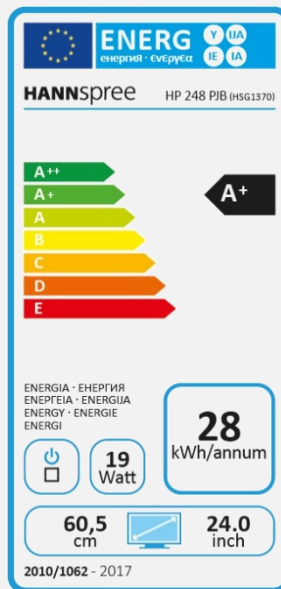

### ERGONOMIC FEATURES

Height  
Adjust.  
Stand

Tilt

Pivot

Swivel

Display Size	60,45cm / 23.8" Diagonal
Panel Type	TFT – LED Backlight
Aspect Ratio	16:9
Resolution (H x V)	1920 x 1080 Full HD
Brightness	250cd/m <sup>2</sup>
Contrast (Typ.)	1.000:1 (Typical)
Contrast (Active)	80.000.000:1 (Active)
Viewing Angle L/R; U/D	178° H – 178° V (CR >10)
Response Time	5 msec
Pixel Pitch	0,274 (H) x 0,274 (V) mm
Panel Surface	Anti-Glare
Display Colors	16.7M Colors
Horizontal Frequency	30 ~ 83 kHz
Vertical Frequency	56 ~ 75 Hz
Max Display Frequency	1920 x 1080 @ 60Hz
Input 1	D-Sub (VGA)
Input 2	HDMI
Input 3	Display Port
Buil-in Speakers	Yes, 1.5W x 2; Earphone Jack
Power Consumption	On: 16.9W; Stand-by: 0,35W; Off: 0,23W (TEC Total Energy Consumption. Related to EPA 7.1)
AC Power Range	AC 100 ~ 240 Volt; 50 ~ 60 Hz
Product Dimensions	- mm (W x D x H) TBC
Packing Dimensions	- mm (W x D x H) TBC
Net / Gross Weight	- Kgs / - Kgs TBC
Bezel & Color Plan	Bezel / Arm / Rear Cover: Black texture Base: Tempered Glass

VESA Mounting	100 x 100 mm
Monitor Stand	Height Adjustable Stand (up to 120 mm)
Tilt / Kensington Lock	-5° ~ 20° / Yes
Pivot / Swivel	Yes 90° Clockwise / Swivel 360°
Controls	Menu, (+), (-), AUTO, Power
Color	Warm, Natural, Cool, User Mode
Preset Mode	PC, Movie, Game Modes
On Screen Display	11 OSD Languages
Accessory	Power Cable (1,5m); VGA Cable (1,5m); Audio Cable (1,5m); Warranty Card; Quick Start Guide

Supplier's Name	HANNspree
Model Name	HP248PJB
Energy Efficiency Class	A+
Screen Size (Centimetres)	60,45
Screen Size (Inches)	23,80
On mode power Consumption (W)	19
Annual Energy Consumption* (kWh)	28
Standby-mode Power Consumption (W)	0,35
Off-mode Power Consumption (W)	0,23
Screen Resolution	1920 x 1080