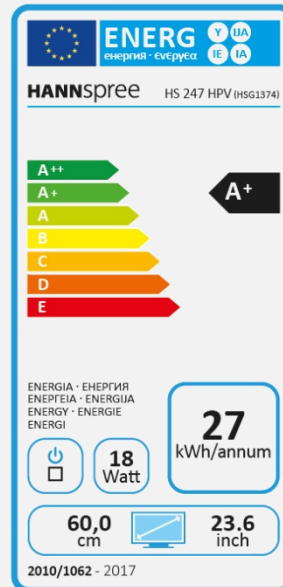

HS 247 HPV

23.6" / 59,94cm Diagonal
LED Backlight – Format 16:9

- 23,6" 16:9 LED Backlight Monitor
- 1920 x 1080 Full HD 1080P Resolution
- 178° Ultra-Wide Viewing Angle
- Input: HDMI + DVI-D + VGA
- Built-In Stereo Speakers
- Tilt and Wall-Mountable (VESA)
- Low Power Consumption
- Multi-Video Modes
- ECO Friendly

23.6" / 59,94 cm

Part. No.: HS 247 HPV

SIZE, RESOLUTION

23.6" 59,94 cm
16:9 Aspect Ratio

Full HD
1920 x 1080

CONNECTIVITY, SPEAKERS

HDMI
DVI-D
VGA

Built-In
Stereo Speaker

Display Size	59,94 cm / 23.6" Diagonal
Panel Type	TFT – LED Backlight
Aspect Ratio	16:9
Resolution (H x V)	1920 x 1080 Full HD
Brightness	250cd/m ²
Contrast (Typ.)	1.000:1 (Typical)
Contrast (Active)	80.000.000:1 (Active)
Viewing Angle L/R; U/D	178° H / 178° V (CR >10)
Response Time	8 msec (OD)
Pixel Pitch	0,2715 (H) x 0,2715 (V) mm
Panel Surface	Anti-Glare
Display Colors	16.7M Colors
Horizontal Frequency	24 ~ 83 kHz
Vertical Frequency	55 ~ 76 Hz
Max Display Frequency	1920 x 1080 @ 60Hz
Input 1	D-Sub (VGA)
Input 2	DVI-D (with HDCP)
Input 3	HDMI (Ver. 1.4)
Speakers	2W x 2, Earphone Audio Output
Power Consumption	On: 18W; Stand-by: 0,21W; Off: 0,18W
AC Power Range	AC 100 ~ 240 Volt; 50 ~ 60 Hz
Product Dimensions	547.6 x 210 x 406,3 mm (W x D x H)
Packing Dimensions	610 x 150 x 390 mm (W x D x H)
Net / Gross Weight	3.2 Kgs / 4.3 Kgs (±0.3KG)
Bezel & Color Plan	Front Bezel, Rear Cover, Arm : Black Texture Base: half glossy

Supplier's Name	HANNspree
Model Name	HS247HPV
Energy Efficiency Class	A+
Screen Size (Centimetres)	60
Screen Size (Inches)	23,6
On mode power Consumption (W)	18
Annual Energy Consumption* (kWh)	27
Standby-mode Power Consumption (W)	0,21
Off-mode Power Consumption (W)	0,18
Screen Resolution	1920 x 1080