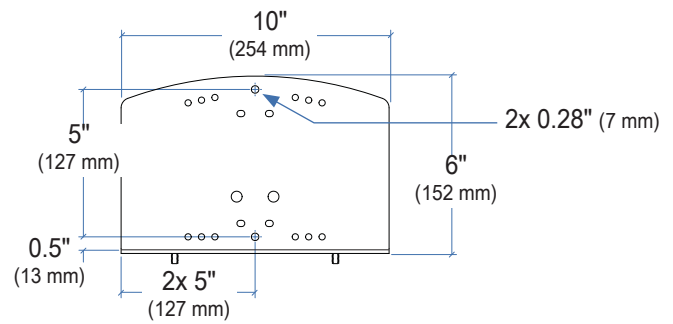

Small CPU Holder

Maximum Weight Capacity

© 2010 Ergotron, Inc. rev. 08/26/2019 DIM-SMCPU Content is subject to change without notification

Americas Sales and Corporate Headquarter	EMEA Sales	APAC Sales	Worldwide OEM Sales
St. Paul, MN USA (800) 888-8458 +1-651-681-7600 www.ergotron.com sales@ergotron.com	Amersfoort, The Netherlands +31 33 45 45 600 www.ergotron.com info.eu@ergotron.com	Tokyo, Japan www.ergotron.com apaccustomerservice@ergotron.com	www.ergotron.com info.oem@ergotron.com