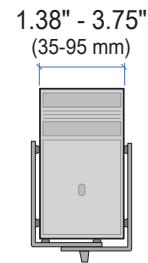

Small CPU Holder

Maximum Weight Capacity

© 2010 Ergotron, Inc. rev. 08/26/2019 DIM-SMCPU Content is subject to change without notification

Americas Sales and Corporate Headquarter	EMEA Sales	APAC Sales	Worldwide OEM Sales
St. Paul, MN USA (800) 888-8458 +1-651-681-7600 www.ergotron.com sales@ergotron.com	Amersfoort, The Netherlands +31 33 45 45 600 www.ergotron.com info.eu@ergotron.com	Tokyo, Japan www.ergotron.com apaccustomerservice@ergotron.com	www.ergotron.com info.oem@ergotron.com