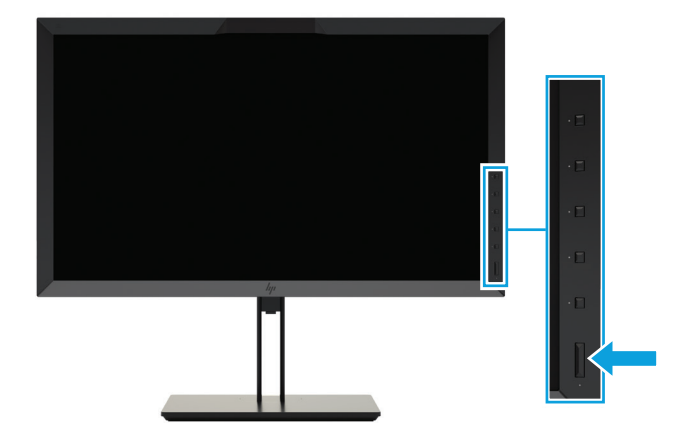

Quick Setup

Optimum Resolution:
2560 × 1440 @ 60 Hz

1

2

3

OR

OR

HDMI

4

USB Upstream

5

6

www.hp.com/support

L12830-B21

© Copyright 2018 HP Development Company, L.P.
The information contained herein is subject to change without notice. HP shall not be liable for technical or editorial errors or omissions contained herein.
First Edition: January 2018
Printed in xxxxx