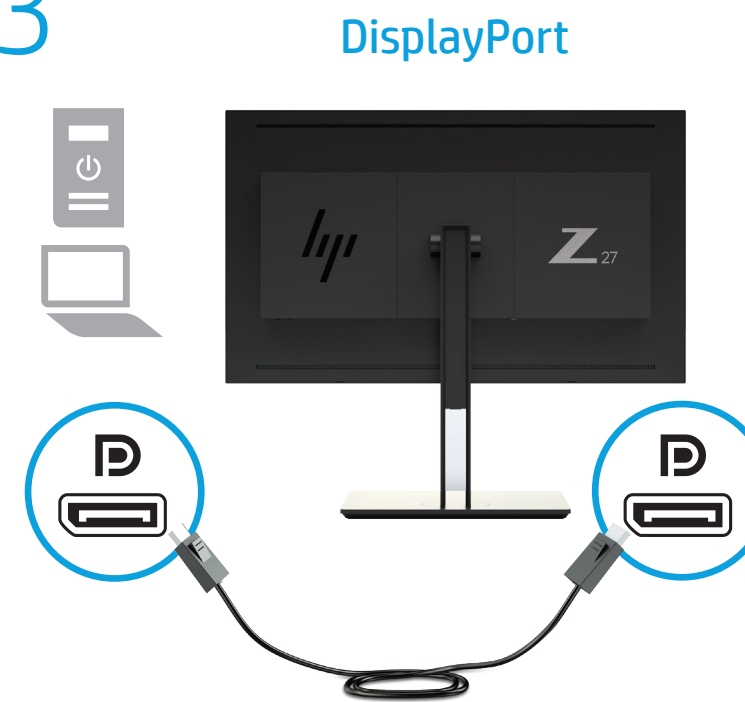

Quick Setup

Optimum Resolution:
2560 × 1440 @ 60 Hz

1

2

3

OR

OR

HDMI