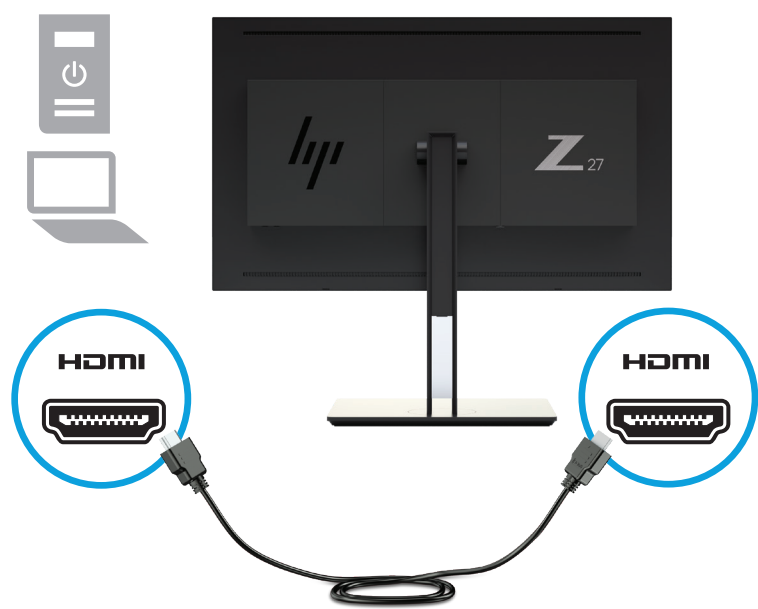

Quick Setup

Optimum Resolution:
2560 × 1440 @ 60 Hz

1

2

3

OR

OR

HDMI