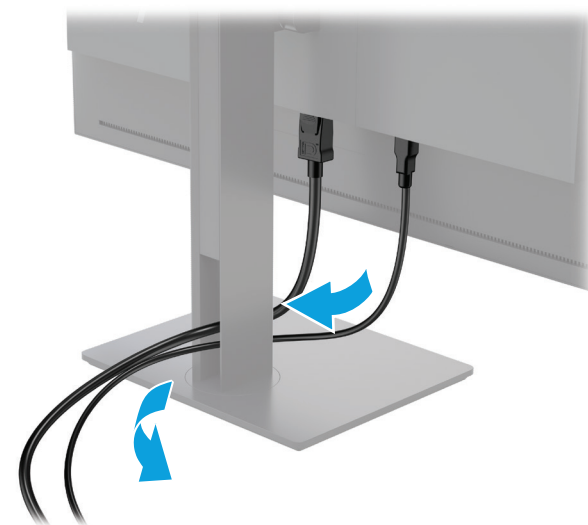

Quick Setup

Optimum Resolution:
2560 × 1440 @ 60 Hz

1

2

3

OR

OR

HDMI