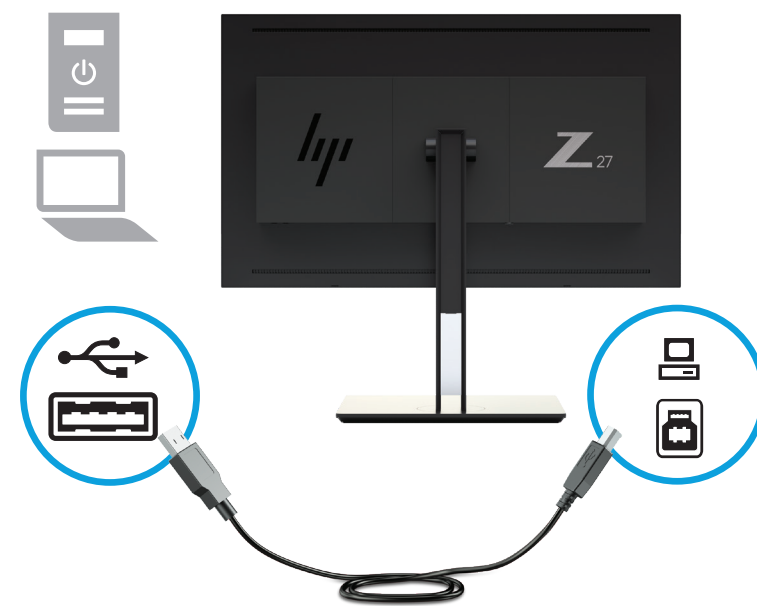

4

USB Upstream