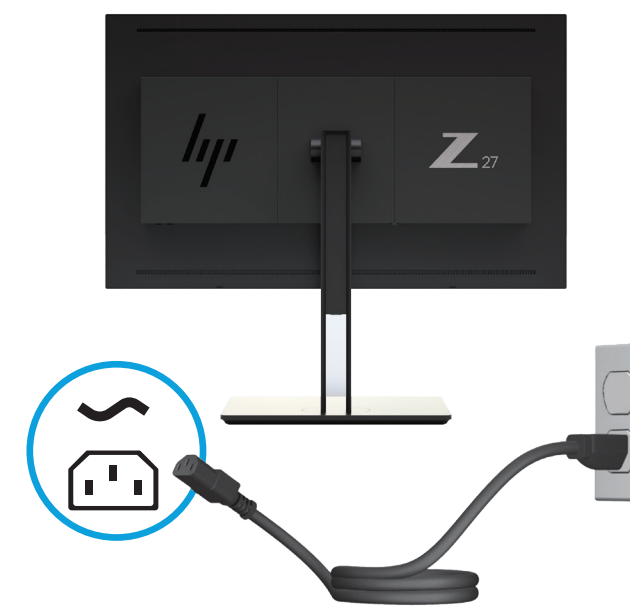

Quick Setup

Optimum Resolution:
2560 × 1440 @ 60 Hz

1

2

3

OR

OR

HDMI

4

USB Upstream

5

6

www.hp.com/support

L12830-B21

© Copyright 2018 HP Development Company, L.P.
The information contained herein is subject to change without notice. HP shall not be liable for technical or editorial errors or omissions contained herein.
First Edition: January 2018
Printed in xxxxx