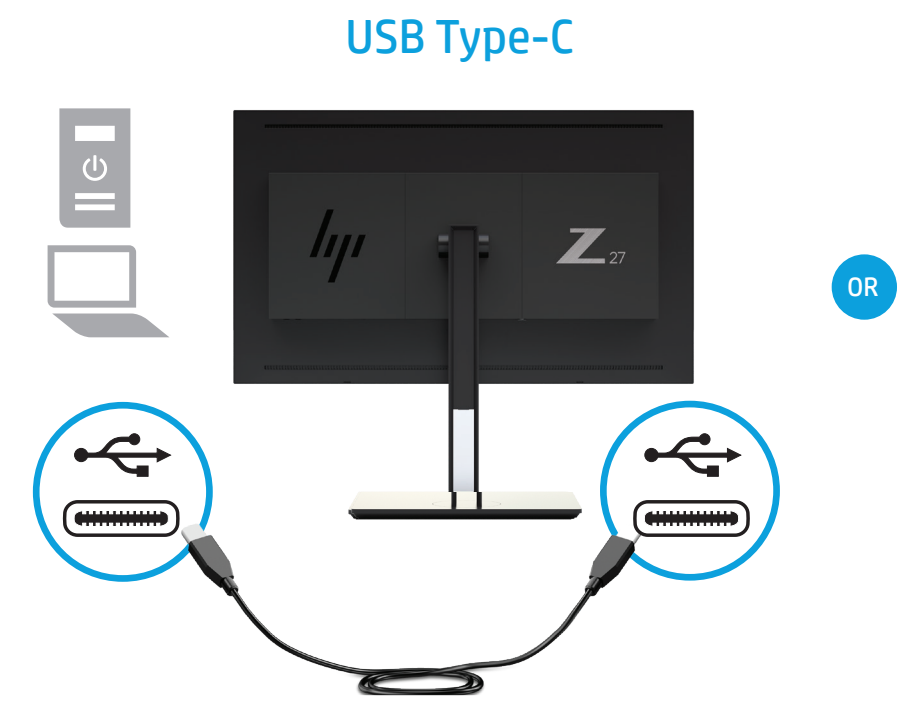

Quick Setup

Optimum Resolution:
2560 × 1440 @ 60 Hz

1

2

3

OR

OR

HDMI