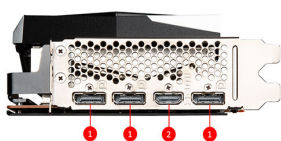

SPECIFICATIONS

Model Name	Radeon™ RX 6700 XT GAMING X 12G
Graphics Processing Unit	Radeon™ RX 6700 XT
Interface	PCI Express® Gen 4
Cores	2560 Units
Core Clocks	TBD
Memory Speed	16 Gbps
Memory	12GB GDDR6
Memory Bus	192-bit
Output	DisplayPort x 3 (v1.4) HDMI x 1 (Supports 4K@120Hz/8K@60Hz and VRR as specified in HDMI 2.1)
HDCP Support	Y
Power consumption	TBD
Power connectors	8-pin x 2
Recommended PSU	650 W
Card Dimension (mm)	279 x 131 x 58 mm
Weight (Card / Package)	1179 g / 1764 g
DirectX Version Support	12
OpenGL Version Support	4.6
Multi-GPU Technology	Y
Afterburner OC	Y
Maximum Displays	4
VR Ready	Y
Digital Maximum Resolution	TBD

CONNECTIONS

1. DisplayPort
2. HDMI

FEATURES

TWIN FROZR 8

TWIN FROZR 8 offers the perfect balance between cool temperatures and quiet fans during endless gaming sessions.

TORX FAN 4.0

A masterpiece of teamwork, fan blades work in pairs to create unprecedented levels of focused air pressure.

Core Pipe

Precision-machined heat pipes ensure max contact and spread heat along the full length of the heatsink.

Airflow Control

Don't sweat it, Airflow Control guides the air to exactly where it needs to be for maximum cooling.

Aluminum Backplate

Thermal pads beneath the sturdy metal backplate provide additional cooling.

Custom PCB

The custom PCB has been engineered with hardened circuits and optimized trace routing for performance and reliability.