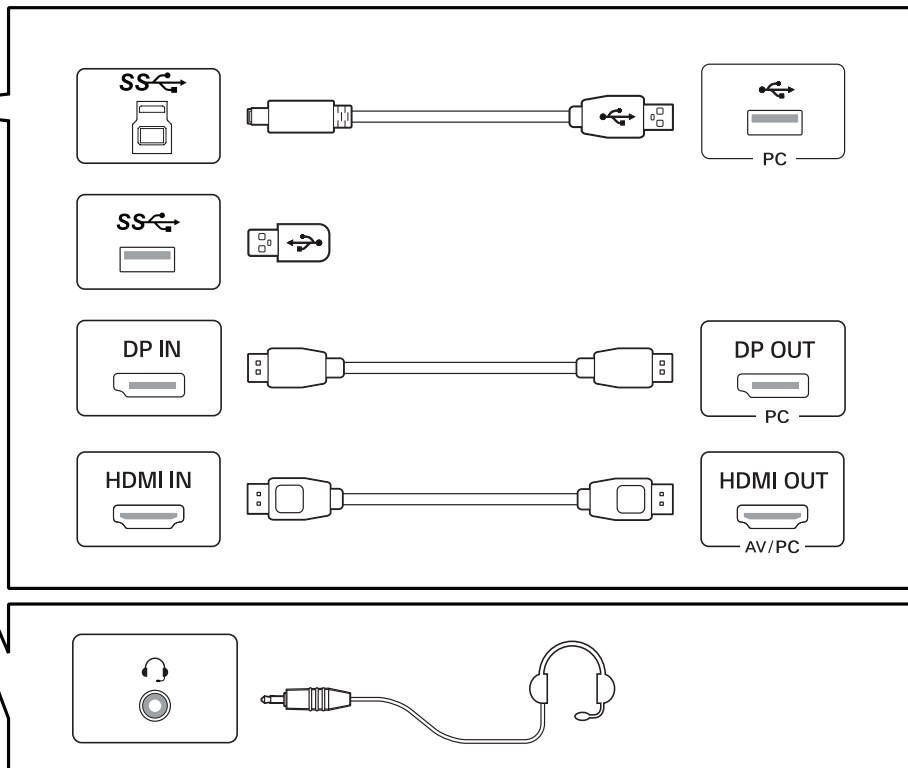

**English**

- Using a DVI to HDMI / DP (DisplayPort) to HDMI cable may cause compatibility issues.
- The USB port on the product functions as a USB hub.
- Make sure to use the supplied cable. Otherwise, this may cause the device to malfunction.