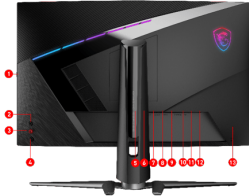

SPECIFICATIONS

Panel Size	27" (69 cm)
Panel Resolution	2560 x 1440 (WQHD)
Refresh Rate	165Hz
Response time	1ms (MPRT)
Panel Type	VA
Brightness (nits)	550(peak)
Viewing Angle	178°(H) / 178°(V)
Aspect Ratio	16:9
Curvature	1000R
Contrast Ratio	3000:1
Active Display Area (mm)	596.736(H) x 335.664 (V)
Pixel Pitch (H x V)	0.2331(H)x0.2331(V)
Surface Treatment	Anti-glare
Display Colors	1.07B
DCI-P3 / sRGB	88.71%/111.49%
Video ports	1x DP(1.2a) 2x HDMI (2.0b) 1x USB Type-C Port (DP Alternate Mode)
USB ports	2x USB2.0 Type A 1x USB2.0 Type B
Audio ports	1x Earphone out
Kensington Lock	Yes
VESA Mounting	100 x 100 mm
Power Type	External Adaptor 20V 4.5A
DYNAMIC REFRESH RATE TECHNOLOGY	Freesync premium
ACTIVATED RANGE	48Hz-165Hz
Signal Frequency	69.8~212.4 KHz(H) / 48~165 Hz(V)
Adjustment (Tilt)	-5° ~ 20°
Adjustment (Swivel)	-30° ~ 30°
Adjustment (Height)	0 ~ 100 mm
Dimension (W x H x D)	607.1 x 260.9 x 527.8mm
Carton Dimension (W X H X D)	775 x 223 x 490 mm
Compatibility	PC, Mac, PS5™, PS4™, Xbox, Mobile, Notebook * All trademarks and the registered trademarks are the property of their respective owners

KVM

Control multiple devices via one set of keyboard, mouse, and MSI gaming monitor.

Console Mode

Best solution for console users: FHD/WQHD/UWQHD@120Hz, 2K Resolution PS5™ Optimization.

Note

Display Port: 2560 x 1440(Up to 165Hz)
HDMI: 2560 x 1440 (Up to 144Hz)
Type C. 2560 x 1440(Upto 165Hz)
*sRGBand DCI-P3 follow CIE1976
standard

CONNECTIONS

1. Headset Hanger
2. Marco Key
3. 5-Way joystick navigator
4. Power Jack
5. 1x Display Port (1.2a)
6. 1x HDMI w/CEC (2.0b)
7. 1x HDMI (2.0b)
8. 1x USB2.0 Type C
9. 1x Earphone out
10. 1x USB2.0 Type B Upstream Port
11. 2x USB 2.0 Type A
12. Kensington Lock