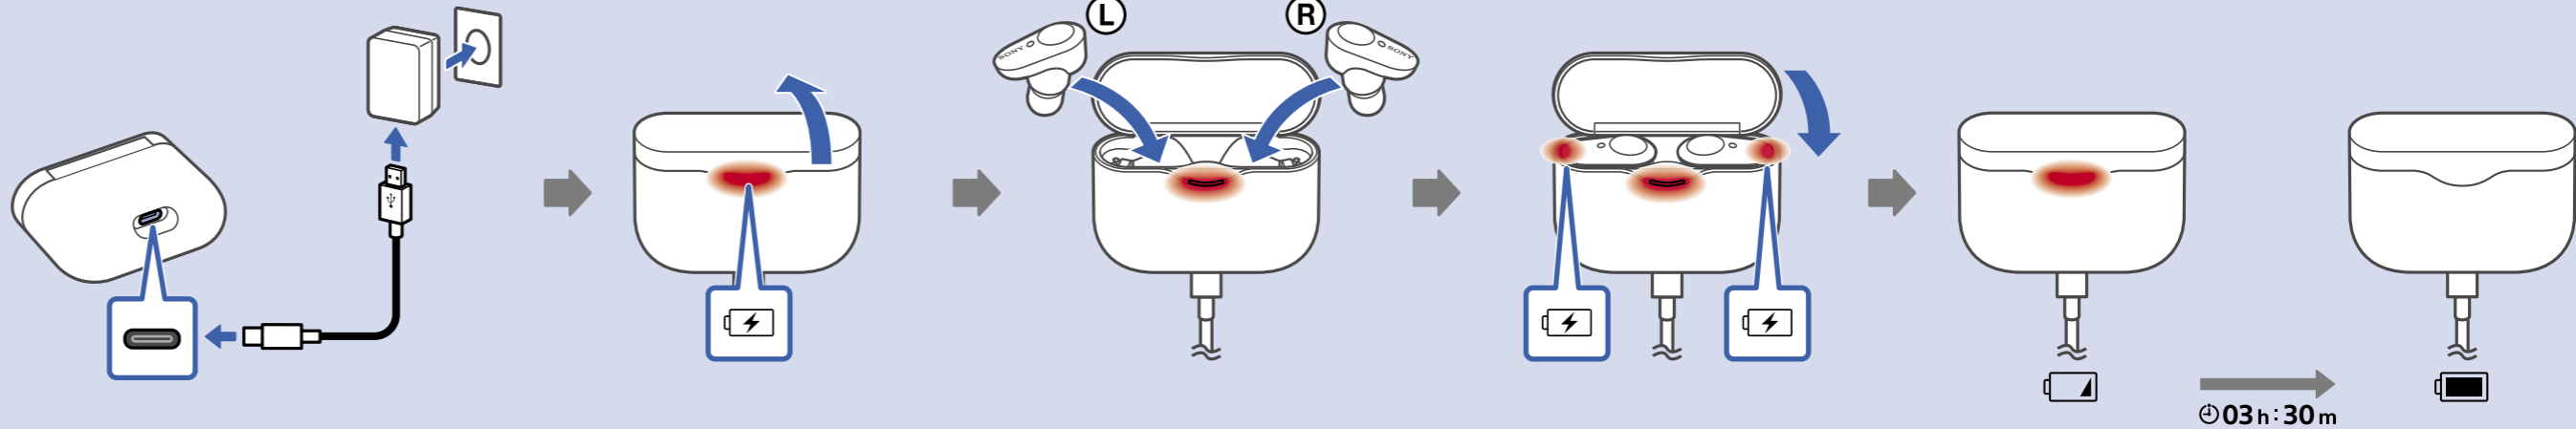

1

WF-1000XM3

2

3

Information for the Sony Headphones Connect app. It includes a QR code and the URL <http://www.sony.net/hpc/>. The app is labeled "Sony Headphones Connect".

Help and support information. It includes a QR code and the URL http://rd1.sony.net/help/mdr/wf1000xm3/h_zz/. It also shows a laptop and a smartphone displaying the help page.