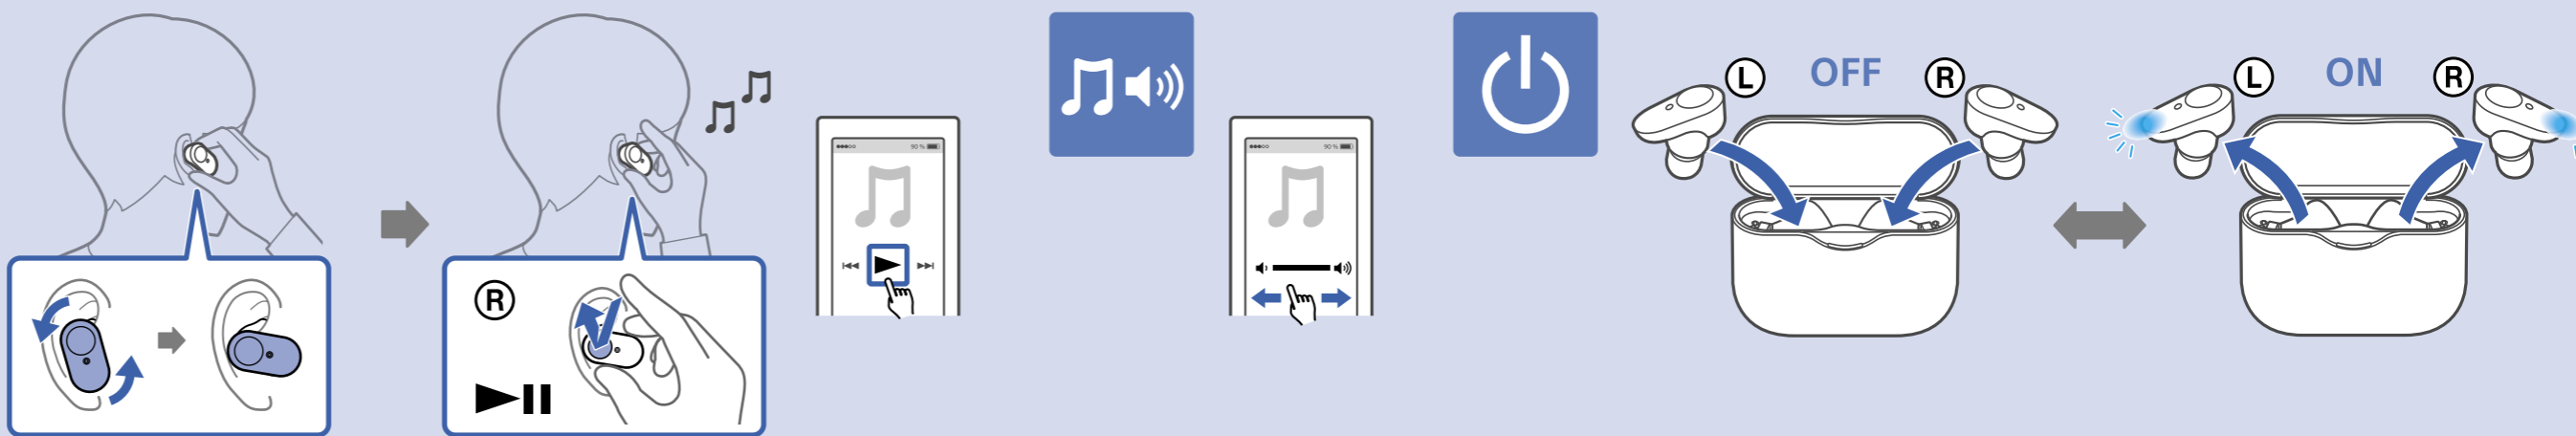

1

WF-1000XM3

2

3

Information for the Sony Headphones Connect app. It includes a QR code and the URL <http://www.sony.net/hpc/>. The app is labeled "Sony Headphones Connect".

Help and support information. It includes a QR code and the URL http://rd1.sony.net/help/mdr/wf1000xm3/h_zz/. It also shows a laptop and a smartphone displaying the help page.