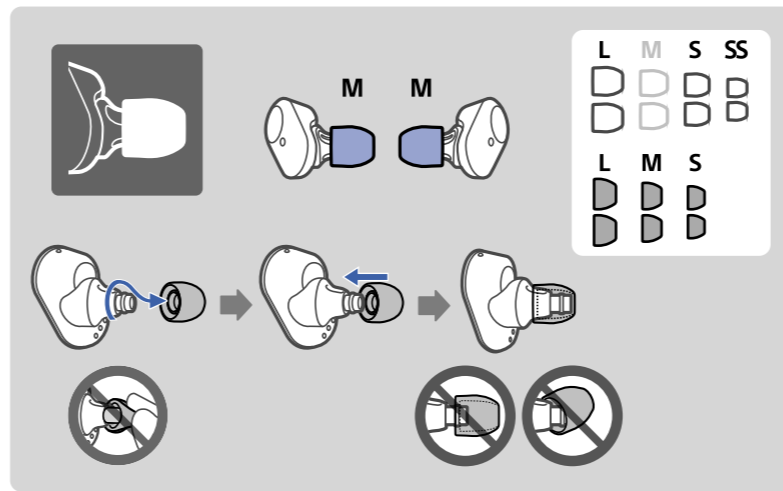

1

WF-1000XM3

2

3

Information for the Sony Headphones Connect app. It includes a QR code and the URL <http://www.sony.net/hpc/>. The app is labeled "Sony Headphones Connect".

Help and support information. It includes a QR code and the URL http://rd1.sony.net/help/mdr/wf1000xm3/h_zz/. It also shows a laptop and a smartphone displaying the help page.