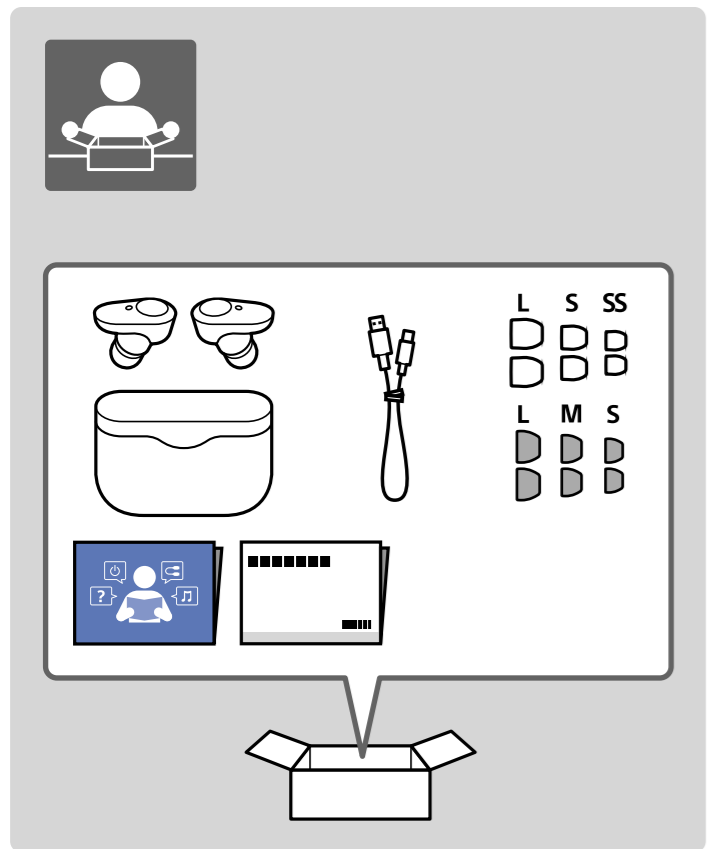

1

WF-1000XM3

2

3

Information for the Sony Headphones Connect app. It includes a QR code and the URL <http://www.sony.net/hpc/>. The app is labeled "Sony Headphones Connect".

Help and support information. It includes a QR code and the URL http://rd1.sony.net/help/mdr/wf1000xm3/h_zz/. It also shows a laptop and a smartphone displaying the help page.