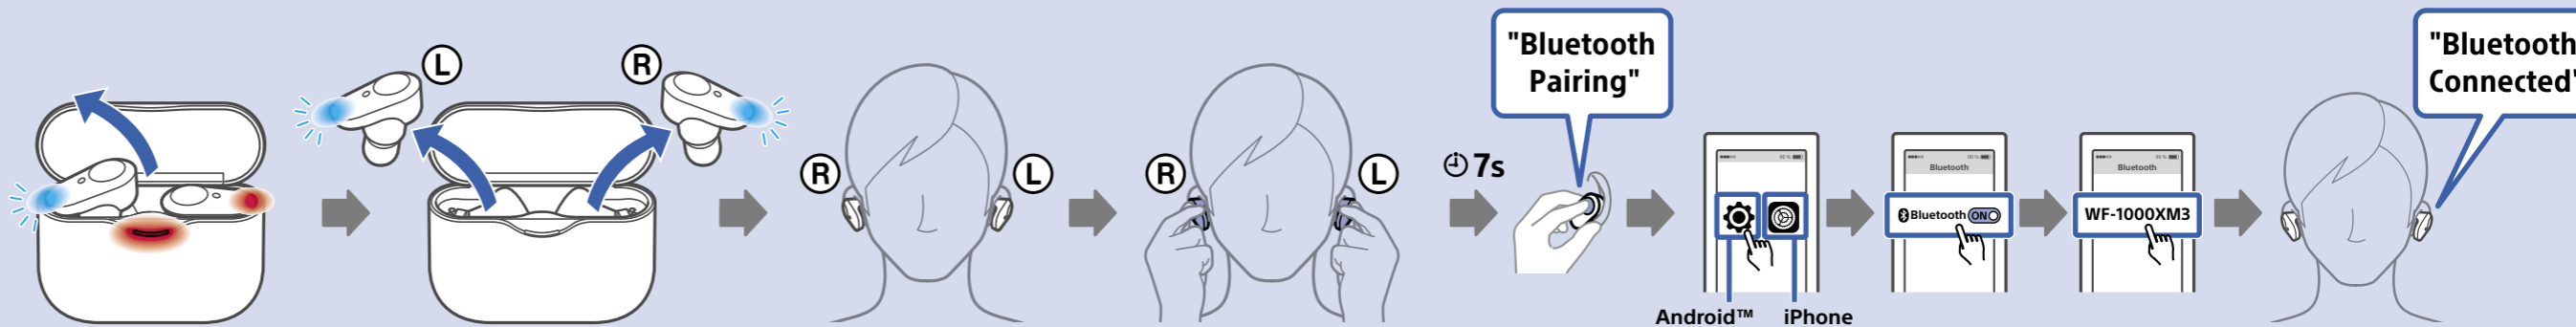

1

WF-1000XM3

2

3

Information for the Sony Headphones Connect app. It includes a QR code and the URL <http://www.sony.net/hpc/>. The app is labeled "Sony Headphones Connect".

Help and support information. It includes a QR code and the URL http://rd1.sony.net/help/mdr/wf1000xm3/h_zz/. It also shows a laptop and a smartphone displaying the help page.