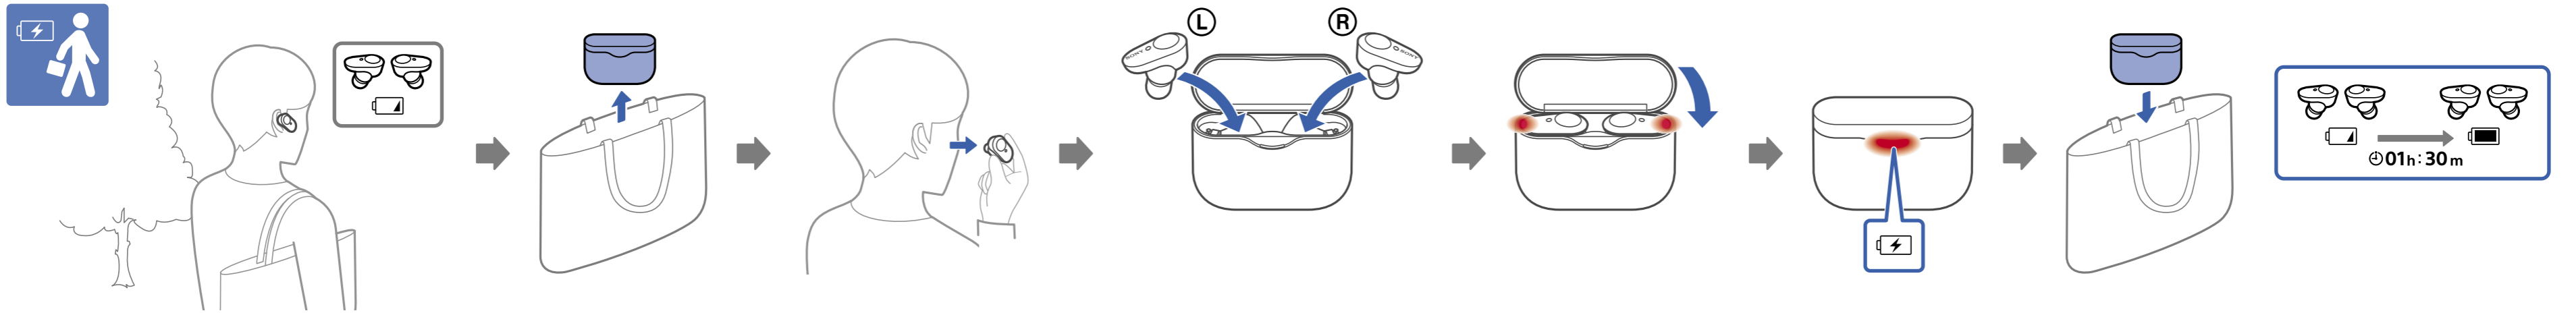

1

WF-1000XM3

2

3

Information for the Sony Headphones Connect app. It includes a QR code and the URL <http://www.sony.net/hpc/>. The app is labeled "Sony Headphones Connect".

Help and support information. It includes a QR code and the URL http://rd1.sony.net/help/mdr/wf1000xm3/h_zz/. It also shows a laptop and a smartphone displaying the help page.