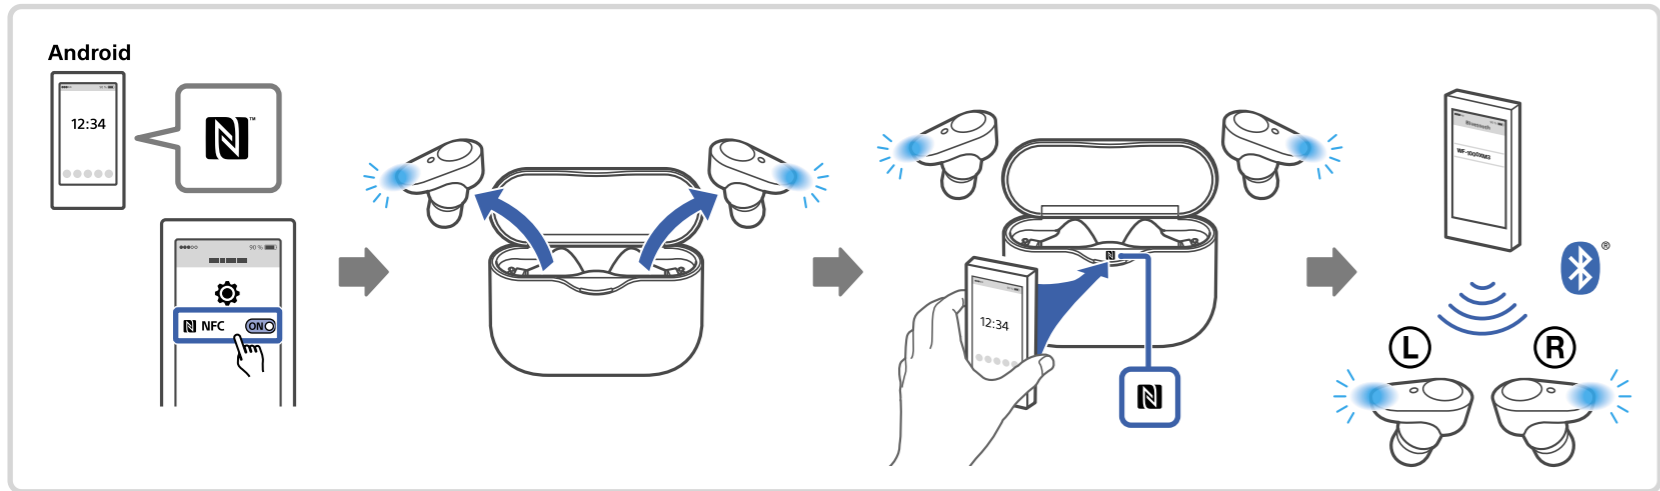

1

WF-1000XM3

2

3

Information for the Sony Headphones Connect app. It includes a QR code and the URL <http://www.sony.net/hpc/>. The app is labeled "Sony Headphones Connect".

Help and support information. It includes a QR code and the URL http://rd1.sony.net/help/mdr/wf1000xm3/h_zz/. It also shows a laptop and a smartphone displaying the help page.