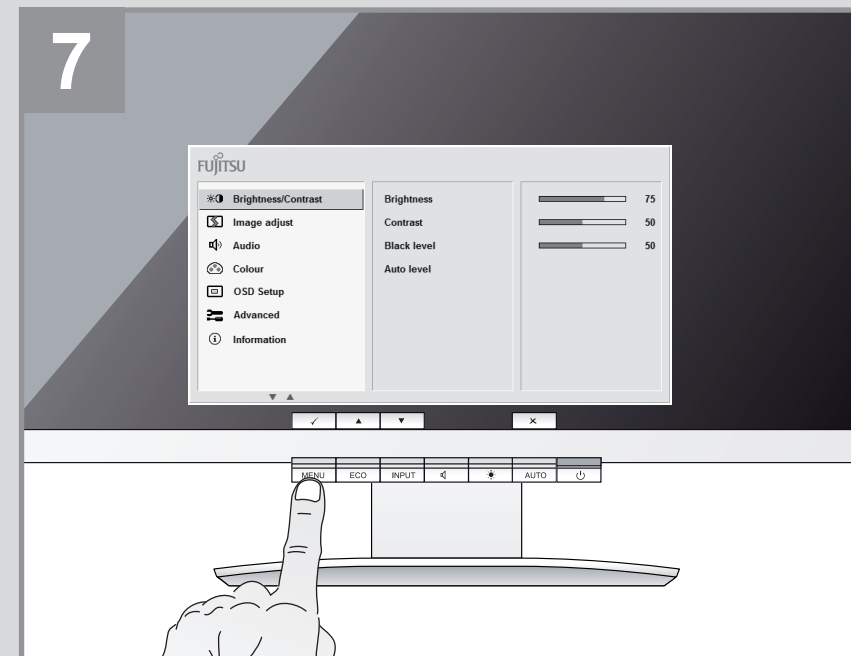

Quick Start Guide

Published by
Fujitsu Technology Solutions GmbH
Mies-van-der-Rohe-Straße 8
80807 München, Germany

Creation
Xerox Global Services

Edition: 1
2010/08

Fujitsu Technology Solutions Order No.: A26361-K1377-Z310-1-8N19