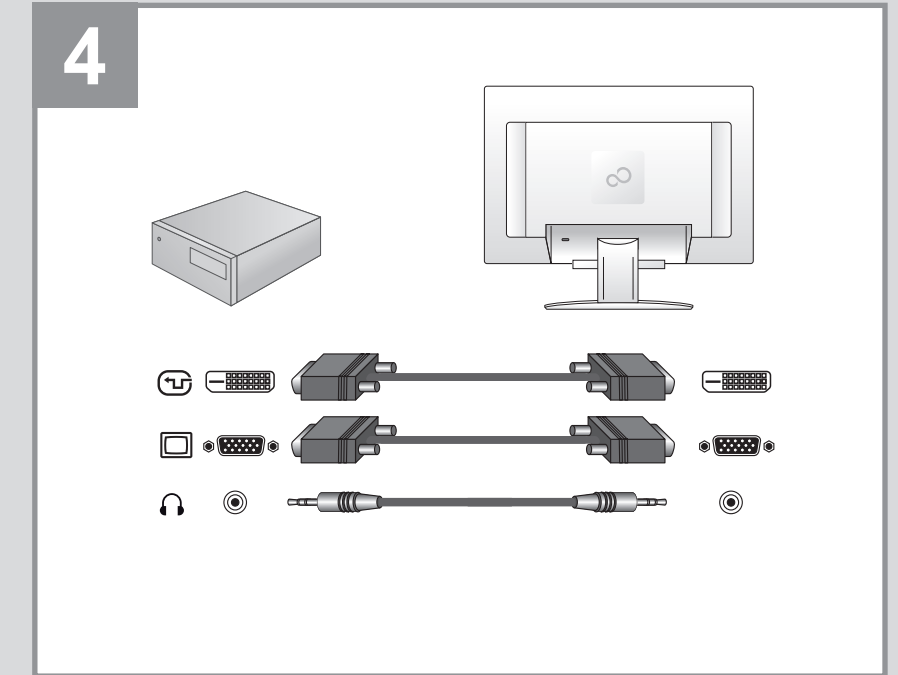

Quick Start Guide

Published by
Fujitsu Technology Solutions GmbH
Mies-van-der-Rohe-Straße 8
80807 München, Germany

Creation
Xerox Global Services

Edition: 1
2010/08

Fujitsu Technology Solutions Order No.: A26361-K1377-Z310-1-8N19