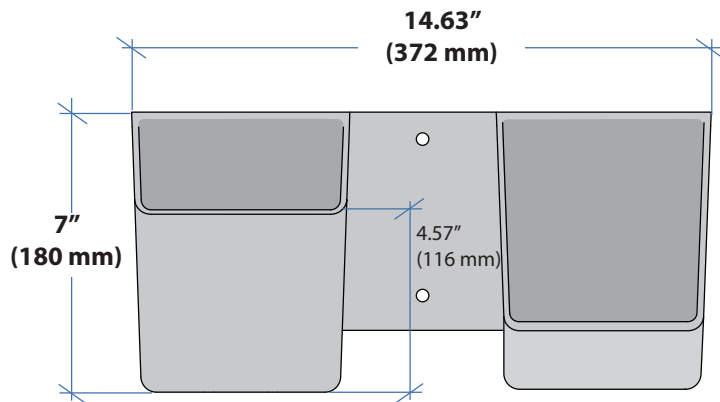

## Accessory Bin

Max Weight Capacity:

≤ 8 lbs  
(3.6 kg)

Side View

Front View

© 2015 Ergotron, Inc. rev. rev. 12/13/2018 DIM-Learn2FitBasket **Content is subject to change without notification**

**Americas Sales and Corporate Headquarters**