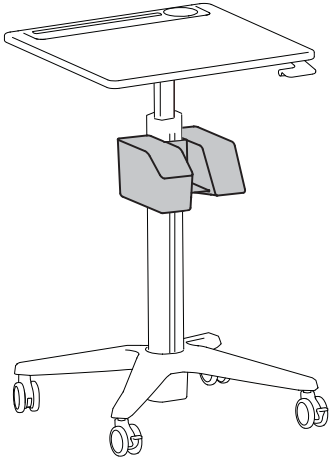

## Accessory Bin

Max Weight Capacity:

≤ 8 lbs  
(3.6 kg)

Side View

Front View

© 2015 Ergotron, Inc. rev. rev. 12/13/2018 DIM-Learn2FitBasket **Content is subject to change without notification**

**Americas Sales and Corporate Headquarters**