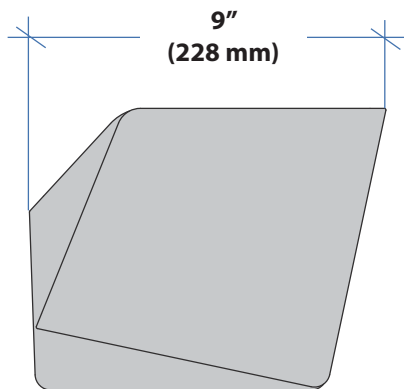

## Accessory Bin

Max Weight Capacity:

≤ 8 lbs  
(3.6 kg)

Side View

Front View

© 2015 Ergotron, Inc. rev. rev. 12/13/2018 DIM-Learn2FitBasket **Content is subject to change without notification**

**Americas Sales and Corporate Headquarters**