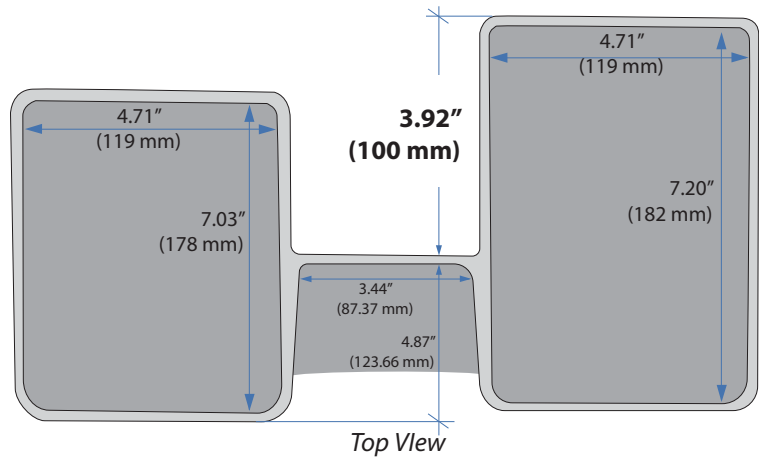

## Accessory Bin

Max Weight Capacity:

≤ 8 lbs  
(3.6 kg)

Side View

Front View

© 2015 Ergotron, Inc. rev. rev. 12/13/2018 DIM-Learn2FitBasket **Content is subject to change without notification**

**Americas Sales and Corporate Headquarters**