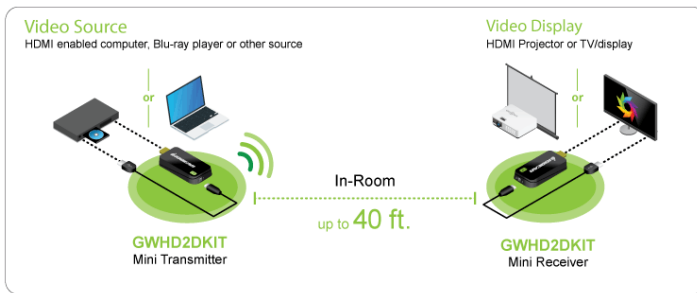

GWHD2DKIT

Share Pro™ Mini Wireless HD Video Transmitter and Receiver Kit

- Wirelessly share full HD content from an HDMI laptop or tablet to a larger TV or display
- Eliminate the need and expense of running unsightly HDMI cables
- Connect temporary or permanent sources and a TV/display without wires
- Mirror or expand content to a larger screen for effortless viewing
- Reaches an in-room wireless range of up to 40 feet

Share Video From Your HDMI®-Enabled Laptop or Tablet to a Larger TV

IOGEAR's Share Pro™ Mini Wireless HD Video Transmitter and Receiver eliminates unsightly, expensive HDMI cable runs to a laptop, tablet or other AV source in the home, office or on-the-go. Effortlessly share full HD content wirelessly from an HDMI-enabled source to a larger in-room TV or display up to 40 feet away. Create a dedicated, high-speed AV connection without an existing wireless network. Share Pro also travels to meetings, class or on vacation thanks to its portable, compact design.

- Wirelessly share full HD content from an HDMI laptop or tablet to a larger TV or display
- Eliminate the need and expense of running unsightly HDMI cables
- Connect temporary or permanent sources and a TV/display without wires
- Mirror or expand content to a larger screen for effortless viewing
- Reaches an in-room wireless range of up to 40 feet
- Simple, straightforward setup - No software required
- Portable design is ideal for home, office, school or on-the-go
- Utilizes the 5 GHz wireless frequency band for reduced interference
- Dedicated direct connection does not require a local wireless network
- Supports 1080p @60Hz High Definition audio & video streaming
- Transmitter is powered from the USB-A port on your laptop or tablet
- Power receiver via included USB cable from display's USB port or the included wall adapter
- HDMI & HDCP1.2 compliant
- Windows & Mac compatible