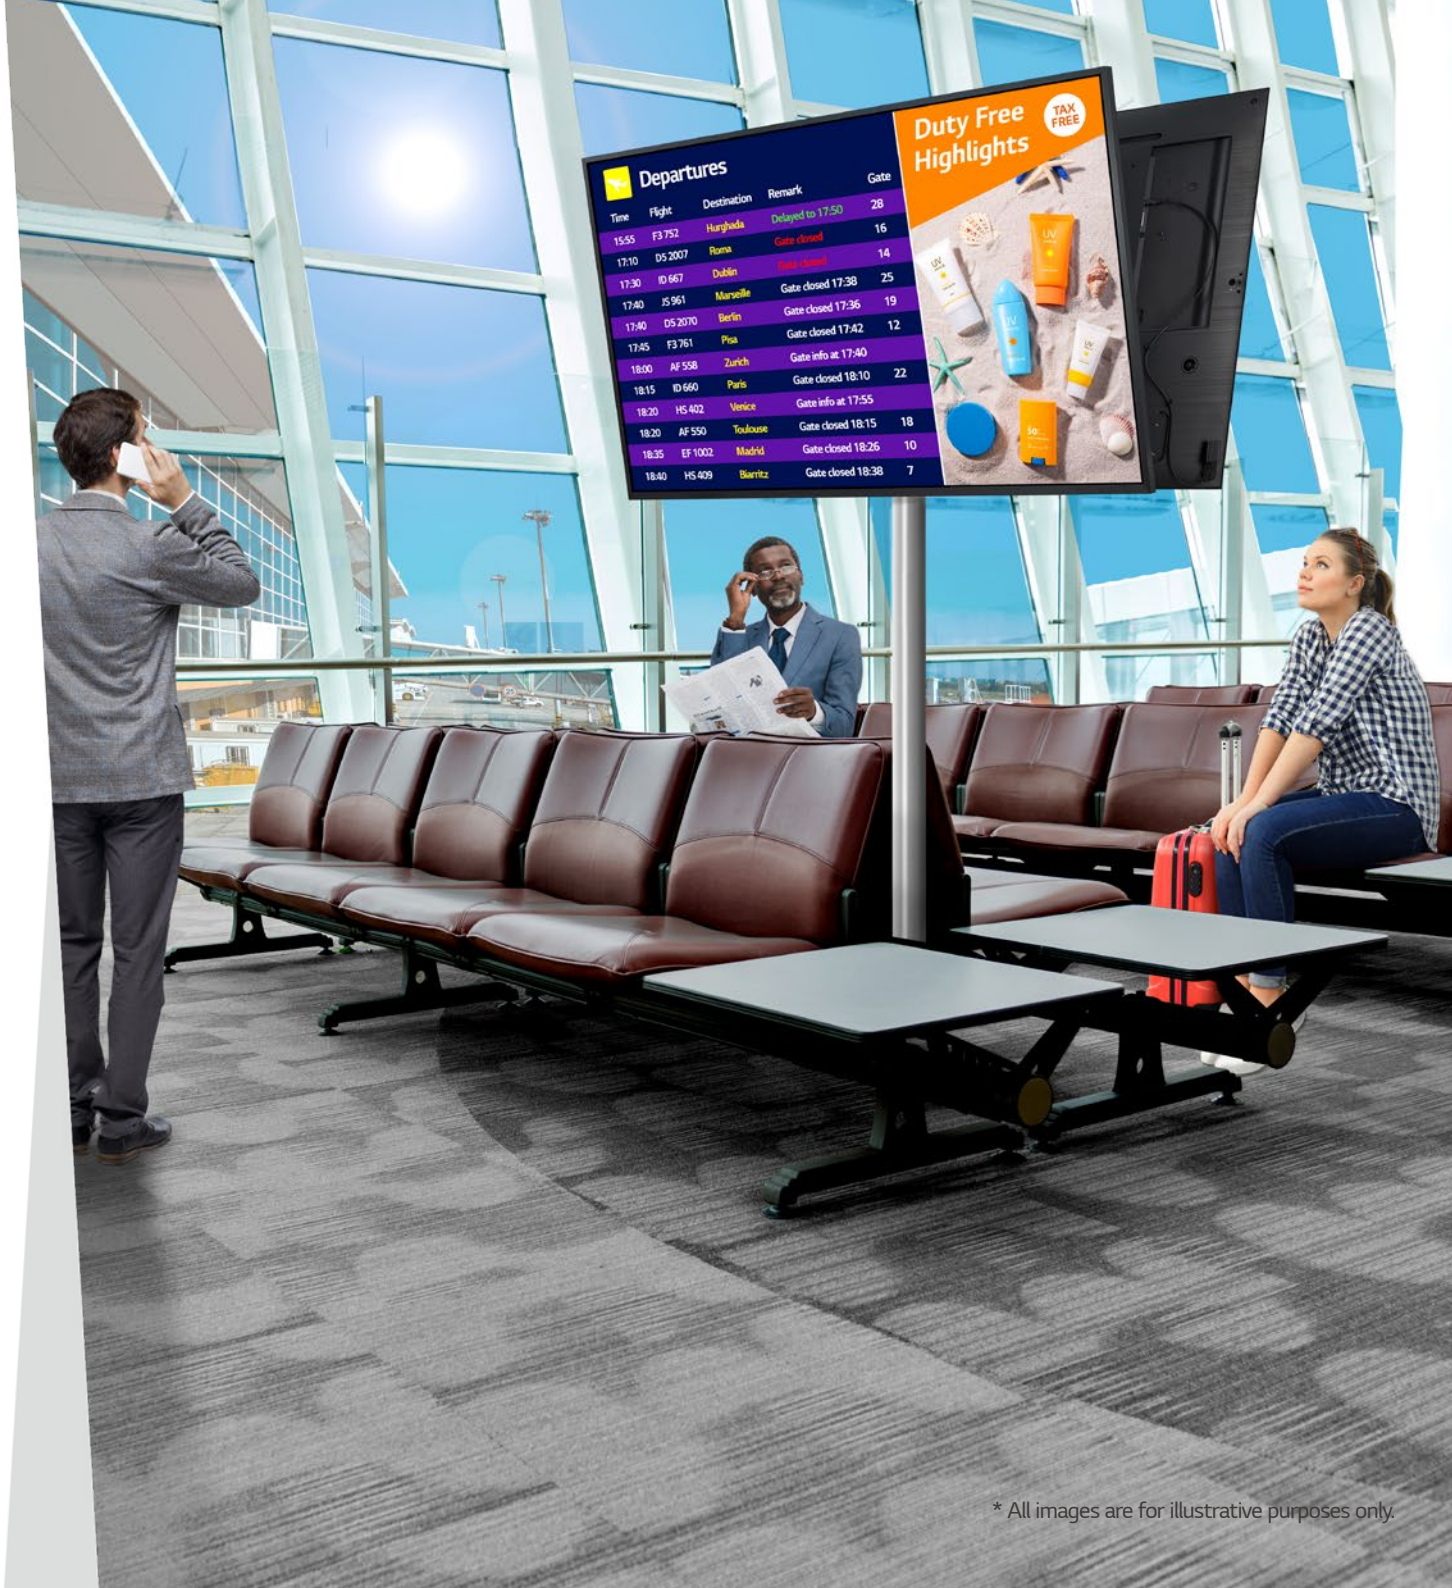

# LG UHD Signage Provides Information Effectively

The UH7F series is a UHD signage that has been optimized for various indoor environments. It features superior UHD quality, slim design, external dust protection, and various convenience for users.

Superb Picture Quality

Sleek and Practical Design

Product Reliability

Easy Installation

## ULTRA HD Resolution

With the resolution that is 4 times higher than FHD, it makes the color and details of the contents more vivid and realistic. In addition, the wide viewing angle applied with LG IPS Panel, provides clear contents with no distortion.