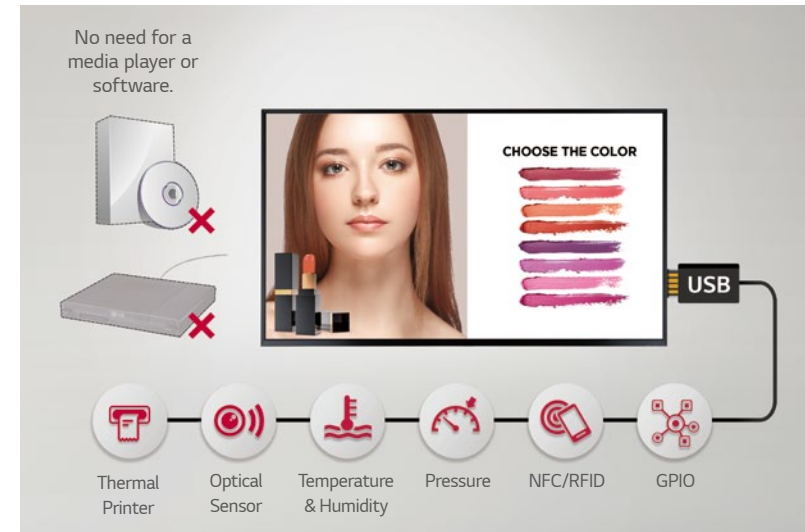

Various Sensor Applications

LG webOS smart signage platform easily supports connections with external sensors such as GPIO, NFC/RFID, temperature sensors, etc, via USB plug-in. The overall cost for maintenance is reduced as there's no need to purchase additional software or media players for creating value-added solutions.