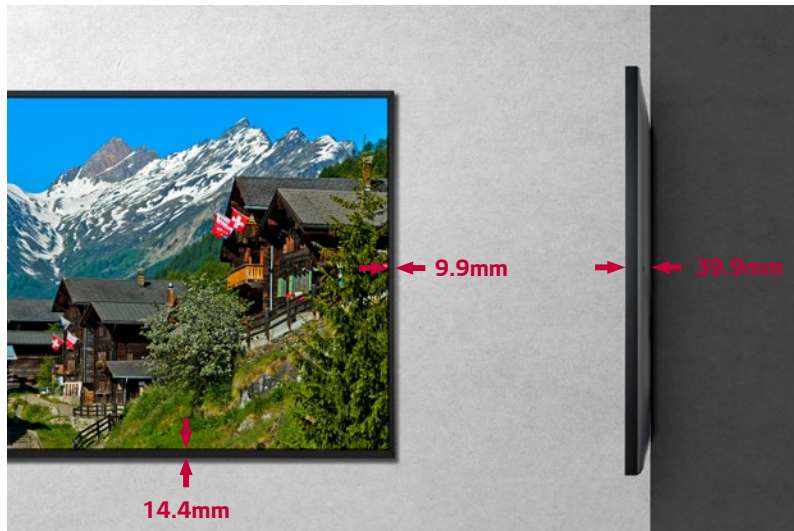

## Narrow Bezel & Slim Depth

The UH7F series has a smaller bezel size and thickness, which saves space and enables easy installation. In addition, it increases the immersive experience from the screen and provides a sophisticated design, improving the décor of the space where the product is installed.