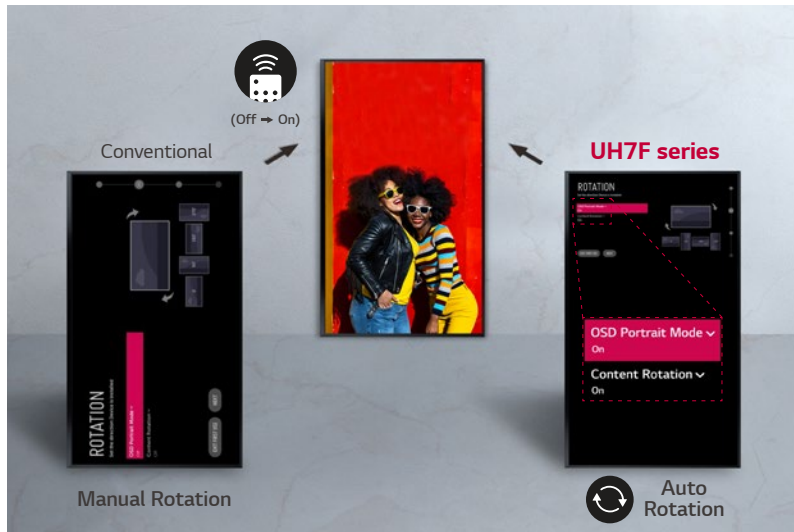

Auto Screen Rotation

The UH7F series automatically detects its orientation (landscape or portrait mode) in the initial installation step, so manual rotation set-up process isn't required. The direction of OSD and background contents will be already set when you turn on a display at first.