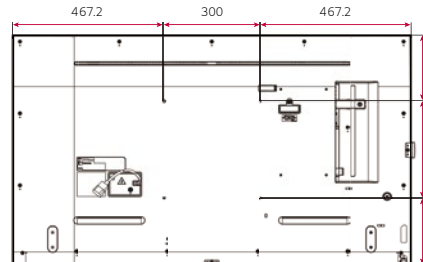

# DIMENSION (unit: mm)

65"

55"

49"

# CONNECTIVITY

65" | 55" | 49"

- ① LAN
- ② HDMI IN1
- ③ HDMI IN2
- ④ DP IN
- ⑤ DP OUT
- ⑥ HDMI IN3
- ⑦ DVI-D IN
- ⑧ IR & LIGHT SENSOR
- ⑨ USB IN
- ⑩ AUDIO IN
- ⑪ AUDIO OUT
- ⑫ RS-232C IN
- ⑬ RS-232C OUT