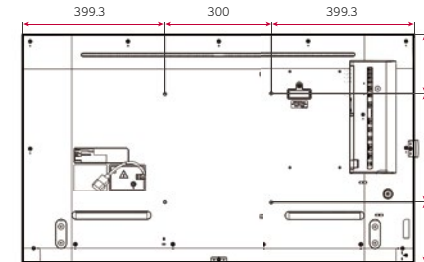

# DIMENSION (unit: mm)

65"

55"

49"

# CONNECTIVITY

65" | 55" | 49"

- ① LAN
- ② HDMI IN1
- ③ HDMI IN2
- ④ DP IN
- ⑤ DP OUT
- ⑥ HDMI IN3
- ⑦ DVI-D IN
- ⑧ IR & LIGHT SENSOR
- ⑨ USB IN
- ⑩ AUDIO IN
- ⑪ AUDIO OUT
- ⑫ RS-232C IN
- ⑬ RS-232C OUT