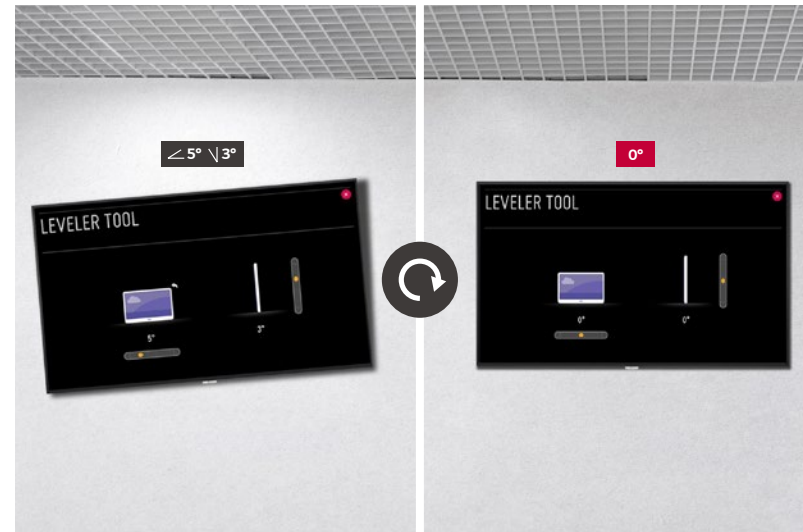

### 30° Tilting Installation

When a display is installed at high places, it is usually tilted for the user's comfort viewing. In consideration of this, the UH7F series supports the installation with 30 degrees of tilt\*.

\* Tilt installation of up to 30 degrees facedown is supported. (in conditions within 30°C temperature, 50% humidity)

## Auto Screen Rotation

The UH7F series automatically detects its orientation (landscape or portrait mode) in the initial installation step, so manual rotation set-up process isn't required. The direction of OSD and background contents will be already set when you turn on a display at first.

## Fine Adjustment

The UH7F series is equipped with a "horizontal sensor" which shows users how the device is tilt, so that it can be precisely installed.