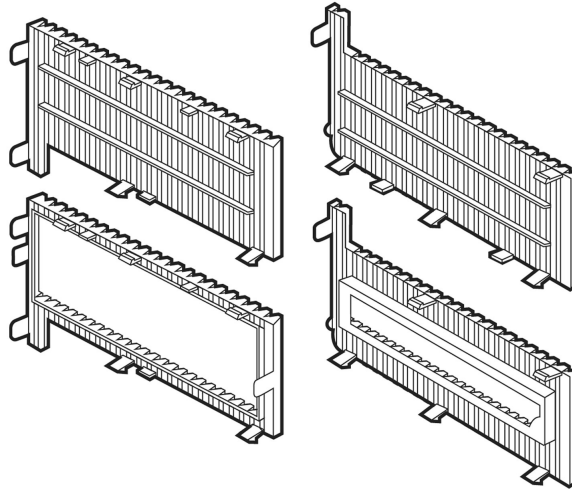

Overview

Your Option Limited Warranty is a one (1) year (HP Option Limited Warranty Period) parts replacement warranty on any HP-branded or Compaq-branded options (HP Options). If your HP Option is installed in an HP Hardware Product, HP may provide warranty service either for the HP Option Limited Warranty Period or the remaining Limited Warranty Period of the HP Hardware Product in which the HP Option is being installed, whichever period is the longer but not to exceed three (3) years from the date you purchased the HP Option.

HP (10 Sets) 600/800 TWR Bezel Support Kit

Help secure the fit of your after-market optical disk drive into your desktop chassis with the HP (10 Sets) 600/800 TWR Bezel Support Kit.

HP (10 Sets) 600/800 TWR Bezel Support Kit

Model

HP (10 Sets) 600/800 TWR Bezel Support Kit

E1C66AA

Key Benefits

- Specifically designed to fit your form factor, seal the installation, and maintain the aesthetic lines of your PC.
- The 10-pack simplifies easy mass deployments.
- Each support kit contains 40 screws (4 for each drive) for supporting additional 2.5" drives.

Compatibility

HP (10 Sets) 600/800 TWR Bezel Support Kit is compatible with the HP EliteDesk 800 G1 TWR and HP ProDesk 600 G1 TWR Business Desktop PC.

Spares information

ODD, Bezel Blank TWR	717247-001
Slim ODD, Bezel Blank Open TWR	717248-001
ODD, Bezel Blank Opening TWR	717705-001
Slim ODD, Bezel Blank TWR	717706-001