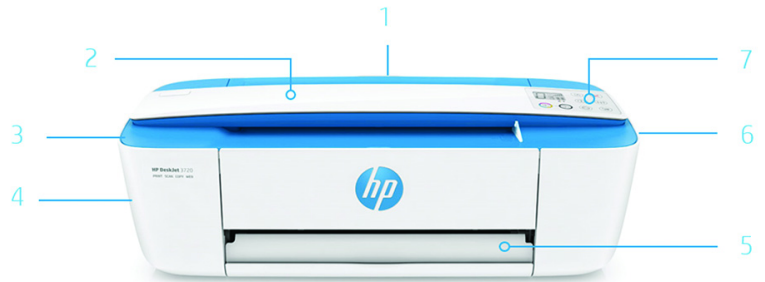

# HP DeskJet 3750 All-in-One Printer

Fits your space. Fits your wireless life.

Get the compact printing power and wireless independence you need to print, scan, and copy from virtually any mobile device.<sup>1</sup> The world's smallest all-in-one printer<sup>2</sup> is an Instant Ink ready printer that fits and looks good virtually anywhere.

## The tiny all-in-one that packs a punch

- Save space and get the power you need with the world's smallest all-in-one printer.<sup>2</sup>
- HP Scroll Scan helps you easily handle most scan jobs or use your mobile phone to scan and send to print any object.<sup>6</sup>
- Any room, any spot – this ultracompact all-in-one is designed to fit where you need it.
- Show your style with a sleek design and a variety of head-turning hues.

## Product walkaround

HP DeskJet 3750 All-in-One Printer shown

1. 60 sheet input tray
2. HP Scroll Scan for scanning and copying
3. Fresh, fun colour options
4. Quiet mode
5. Up to 25 sheet enclosed output tray
6. Built-in Wi-Fi Direct® and wireless networking
7. Intuitive icon LCD display and control panel buttons