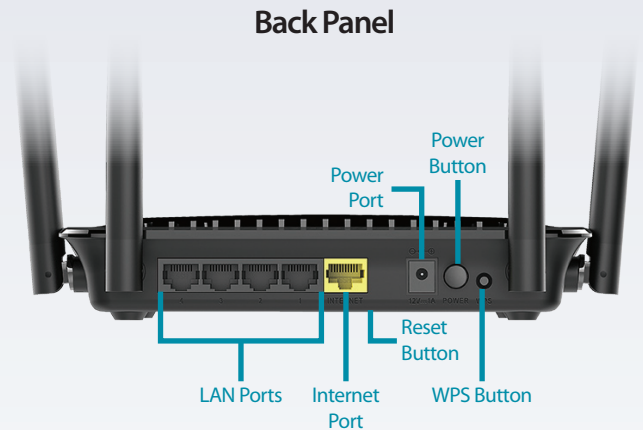

Easily Set Up Your Wireless Network

Sharing your Internet connection doesn't have to be a complicated process — just open a web browser to access the setup wizard and follow the easy step-by-step instructions to get started. You can also download the free QRS Mobile app on your mobile device and run through the wizard to quickly setup your DIR-842. Implement WPA/WPA2 wireless security in minutes with the wireless network setup wizard, or use Wi-Fi Protected Setup (WPS) to quickly connect new devices without the need to enter settings or create passwords. In addition, the built-in firewall requires no setup, protecting you against malicious attacks from the Internet, and access control features allow you to restrict access to your network, giving you greater control over network users.

Technical Specifications

General

Device Interfaces	• IEEE 802.11 ac/n/g/b/a wireless LAN • 10/100/1000 Gigabit Ethernet WAN port	• Four 10/100/1000 Gigabit Ethernet LAN ports
LEDs	• Power • Internet • WLAN	• LAN (x 4) • WPS
Antenna Type	• Four detachable external antennas	
Data Signal Rate	• 2.4 GHz • Up to 300 Mbps¹	• 5 GHz • Up to 867 Mbps¹
Standards	• IEEE 802.11ac • IEEE 802.11n • IEEE 802.11g • IEEE 802.3ab	• IEEE 802.11b • IEEE 802.11a • IEEE 802.3u
Minimum Requirements	• Windows 8/7/Vista or MAC OS X 10.6 or higher • Internet Explorer 10 or later, Firefox 28 or later, Chrome 28 or later, Safari 6.0 or later	• Network interface card • Cable/DSL modem or other Internet Service Provider equipment with Ethernet port

Functionality

Security	• WPA & WPA2 (Wi-Fi Protected Access)	• WPS (Wi-Fi Protected Setup)
Advanced Features	• Web setup wizard • QoS (Quality of Service) • DMZ (Demilitarized Zone) • VLAN	• Firewall - Network Address Translation (NAT) • Guest zone • IPv6 ready

Physical

Dimensions	• 189.95 x 134.27 x 38.11 mm (7.48 x 5.28 x 1.50 inches)	
Weight	• 301 g (10.68 ounces)	
Power Adaptor	• Input: 100 to 240 V AC, 50/60 Hz	• Output: 12 V DC, 1 A
Temperature	• Operating: 0 to 40 °C (32 to 104 °F)	• Storage: -20 to 65 °C (-4 to 149 °F)
Humidity	• Operating: 10% to 90% non-condensing	• Storage: 5% to 95% non-condensing
Certifications	• CE² • FCC • RoHS	• D-Link Green • Wi-Fi Certified • RCM