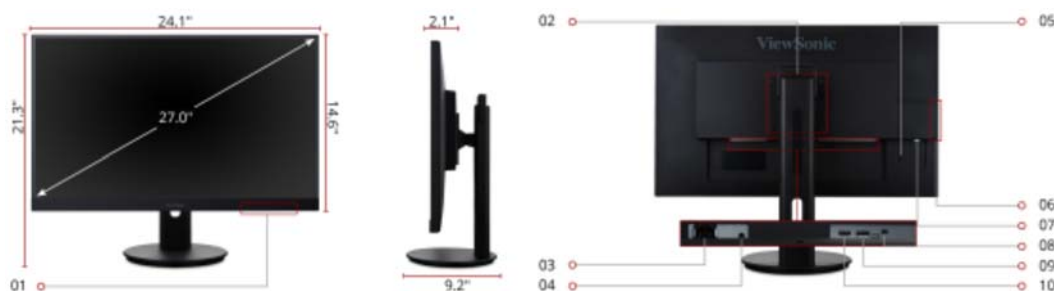

Key Features

SuperClear® IPS Panel Technology | Wide Quad HD
Resolution | Seamless Viewing Experience |
Loaded with Connectivity | Integrated Client
Endpoint Mount

Product Description

The ViewSonic® VG2765 is a 27" WQHD monitor that delivers stunning definition, robust ergonomics, and future-proof connectivity for the ultimate work environment. Featuring a premium panel with 2560 x 1440 quad HD resolution, this monitor delivers wide-angle viewing and incredibly vivid colors with 77% more pixels than standard Full HD monitors. A 3-sided thin-bezel design provides a nearly seamless viewing experience in multi-monitor setups. Future-proof connectivity options include DisplayPort, Mini DisplayPort, HDMI, and dual-USB hub for utmost compatibility with laptops, tablets and other computing devices. For maximum comfort and a customized fit, a robust fully ergonomic stand provides tilt, pivot, swivel, and height-adjustable options. In addition, VDI client endpoints can be easily attached to the integrated client mount, saving desktop space and minimizing cable clutter without interfering with ergonomic functionality. With amazing visuals, incredible versatility, and customized comfort, this monitor delivers a complete enterprise solution on the desktop.

27"
DISPLAY

IPS
PANEL

2560 x 1440
RESOLUTION

Contact Sales

- call: 888.881.8781
- email: salesinfo@viewsonic.com
- visit: viewsonic.com

Display:

Display Size (in.):	27
Viewable Area (in.):	27
Type:	IPS
Resolution:	2560 x 1440
Static Contrast Ratio:	1000:1
Dynamic Contrast Ratio:	80,000,000:1
Light Source:	WLED
Brightness:	350 cd/m2
Colors:	1.07B
Color Space Support:	10 bits
Aspect Ratio:	16:9
Response Time (Typical GTG):	12ms
Viewing Angles:	178° horizontal, 178° vertical
Backlight Life (Hours):	30,000
Panel Surface:	Anti-glare, Hard coating (3H)