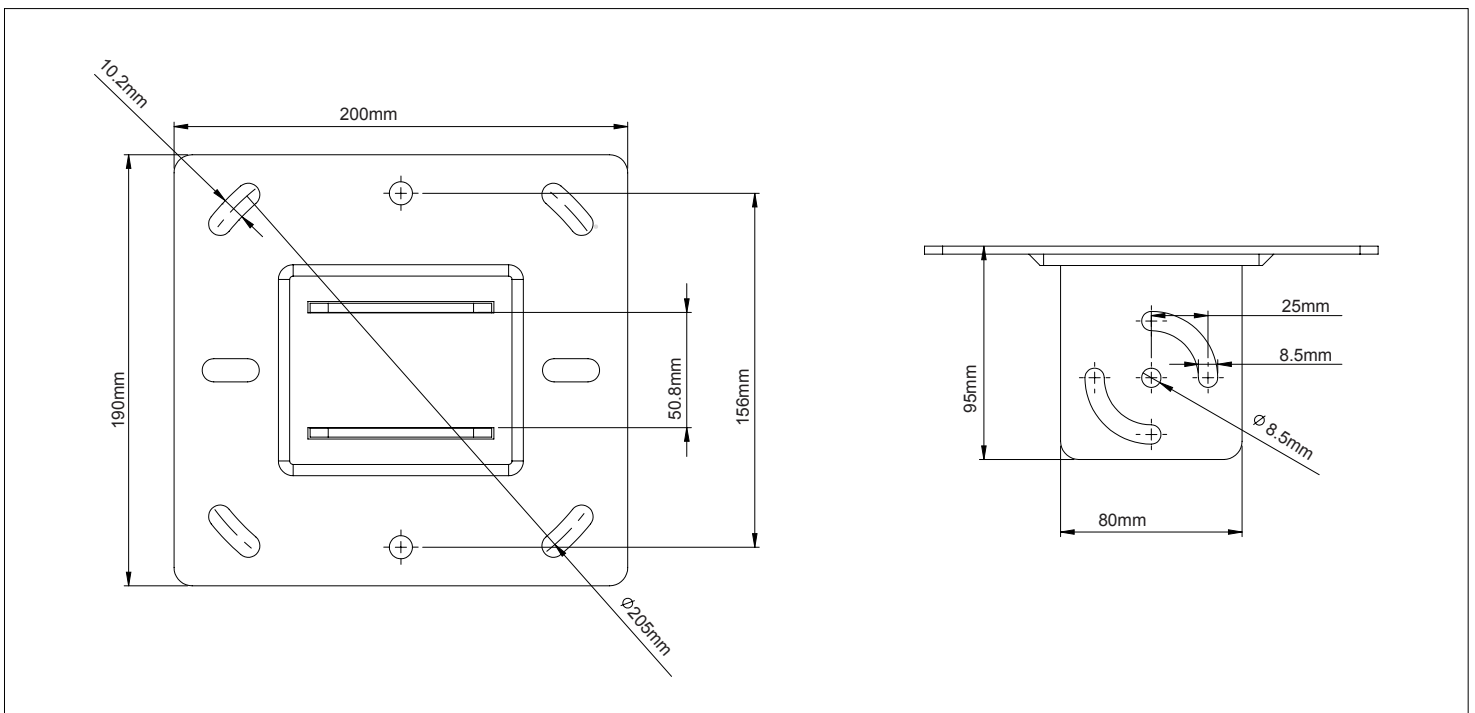

Technical Summary

Por series ceiling plate HD

EAN: 7350073734696

COMPONENT CHECKLIST

Item	Name	QTY
A	Heavy Duty Ceiling Plate	1
B	M8x70mm Screw	3
C	M8 Washer	12
D	M8 Nut	4
E	Plastic Anchor	6
F	Coach Screw	6
G	Open Wrench	1
H	6mm Hex Key	1
I	M8x60mm Screw	1
J	End Cap	1

PRODUCT DIMENSION

INSTALLATION INSTRUCTION

1. Attach pole to ceiling mount

2. Fix plate to ceiling
a. Brick or concrete

b. Wood

3.

4.