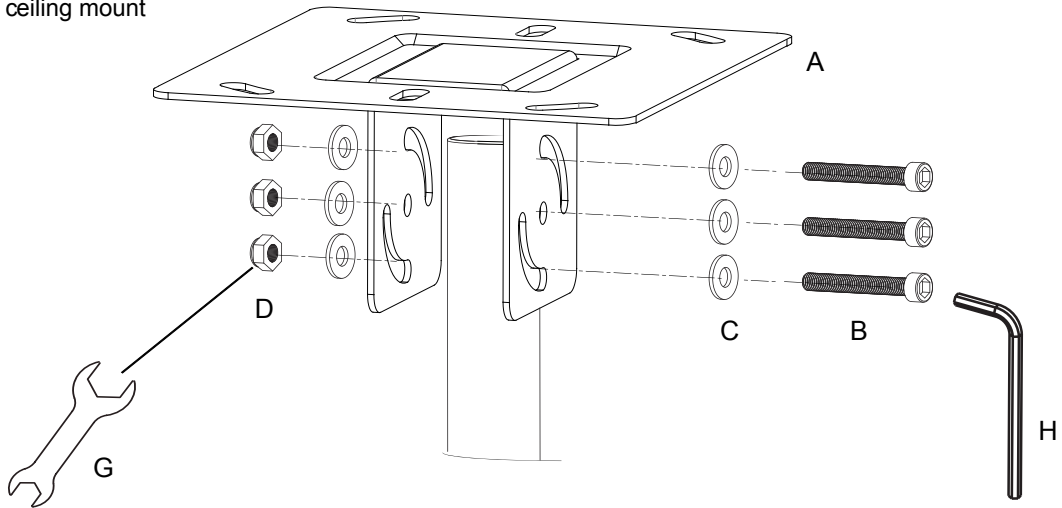

Technical Summary

Por series ceiling plate HD

EAN: 7350073734696

COMPONENT CHECKLIST

Item	Name	QTY
A	Heavy Duty Ceiling Plate	1
B	M8x70mm Screw	3
C	M8 Washer	12
D	M8 Nut	4
E	Plastic Anchor	6
F	Coach Screw	6
G	Open Wrench	1
H	6mm Hex Key	1
I	M8x60mm Screw	1
J	End Cap	1

PRODUCT DIMENSION

INSTALLATION INSTRUCTION

1. Attach pole to ceiling mount

2. Fix plate to ceiling
a. Brick or concrete

b. Wood

3.

4.