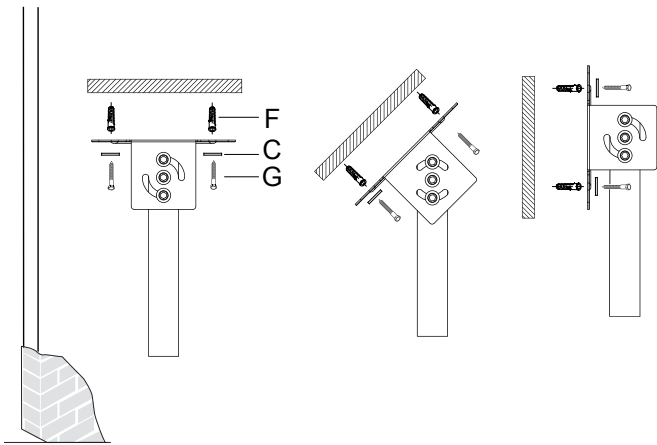

Technical Summary

Por series ceiling plate HD

EAN: 7350073734696

COMPONENT CHECKLIST

Item	Name	QTY
A	Heavy Duty Ceiling Plate	1
B	M8x70mm Screw	3
C	M8 Washer	12
D	M8 Nut	4
E	Plastic Anchor	6
F	Coach Screw	6
G	Open Wrench	1
H	6mm Hex Key	1
I	M8x60mm Screw	1
J	End Cap	1

PRODUCT DIMENSION

INSTALLATION INSTRUCTION

1. Attach pole to ceiling mount

2. Fix plate to ceiling
a. Brick or concrete

b. Wood

3.

4.