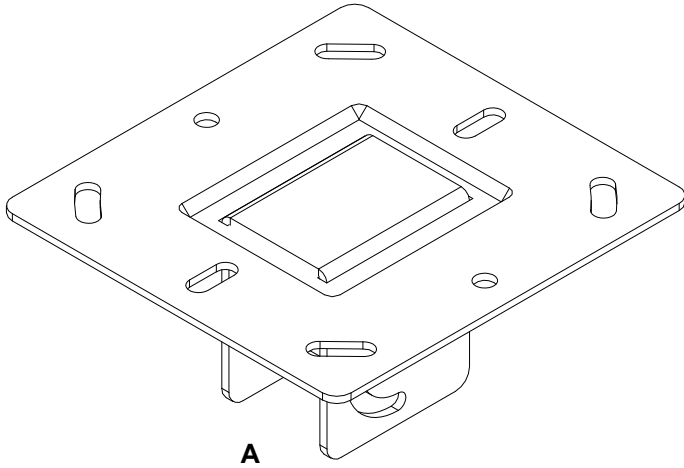

Technical Summary

Por series ceiling plate HD

EAN: 7350073734696

COMPONENT CHECKLIST

Item	Name	QTY
A	Heavy Duty Ceiling Plate	1
B	M8x70mm Screw	3
C	M8 Washer	12
D	M8 Nut	4
E	Plastic Anchor	6
F	Coach Screw	6
G	Open Wrench	1
H	6mm Hex Key	1
I	M8x60mm Screw	1
J	End Cap	1

PRODUCT DIMENSION

INSTALLATION INSTRUCTION

1. Attach pole to ceiling mount

2. Fix plate to ceiling
a. Brick or concrete

b. Wood

3.

4.