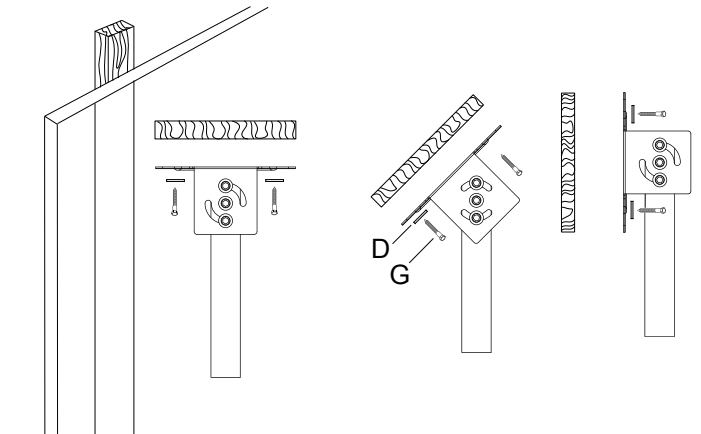

Technical Summary

Por series ceiling plate HD

EAN: 7350073734696

COMPONENT CHECKLIST

Item	Name	QTY
A	Heavy Duty Ceiling Plate	1
B	M8x70mm Screw	3
C	M8 Washer	12
D	M8 Nut	4
E	Plastic Anchor	6
F	Coach Screw	6
G	Open Wrench	1
H	6mm Hex Key	1
I	M8x60mm Screw	1
J	End Cap	1

PRODUCT DIMENSION

INSTALLATION INSTRUCTION

1. Attach pole to ceiling mount

2. Fix plate to ceiling
a. Brick or concrete

b. Wood

3.

4.