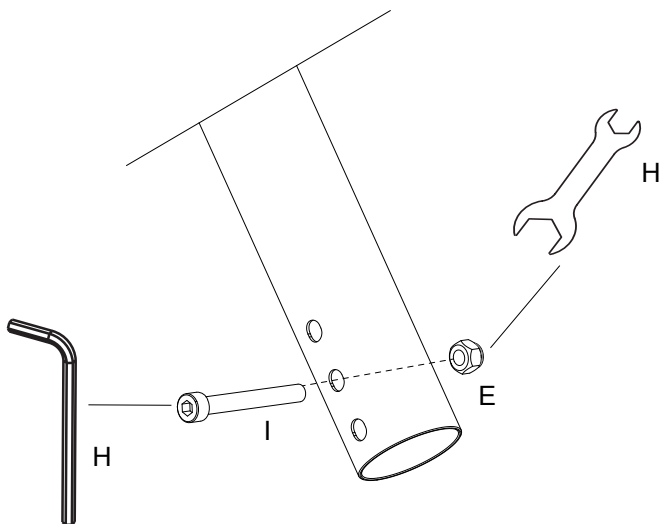

Technical Summary

Por series ceiling plate HD

EAN: 7350073734696

COMPONENT CHECKLIST

Item	Name	QTY
A	Heavy Duty Ceiling Plate	1
B	M8x70mm Screw	3
C	M8 Washer	12
D	M8 Nut	4
E	Plastic Anchor	6
F	Coach Screw	6
G	Open Wrench	1
H	6mm Hex Key	1
I	M8x60mm Screw	1
J	End Cap	1

PRODUCT DIMENSION

INSTALLATION INSTRUCTION

1. Attach pole to ceiling mount

2. Fix plate to ceiling
a. Brick or concrete

b. Wood

3.

4.