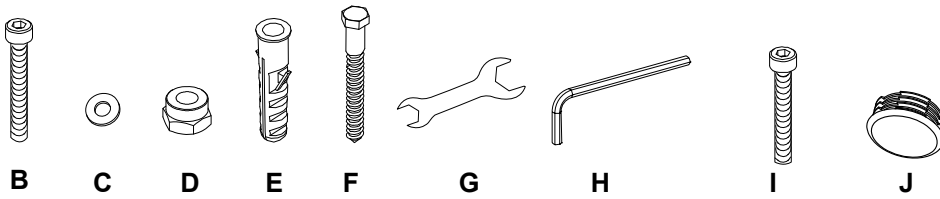

Technical Summary

Por series ceiling plate HD

EAN: 7350073734696

COMPONENT CHECKLIST

Item	Name	QTY
A	Heavy Duty Ceiling Plate	1
B	M8x70mm Screw	3
C	M8 Washer	12
D	M8 Nut	4
E	Plastic Anchor	6
F	Coach Screw	6
G	Open Wrench	1
H	6mm Hex Key	1
I	M8x60mm Screw	1
J	End Cap	1

PRODUCT DIMENSION

INSTALLATION INSTRUCTION

1. Attach pole to ceiling mount

2. Fix plate to ceiling
a. Brick or concrete

b. Wood

3.

4.