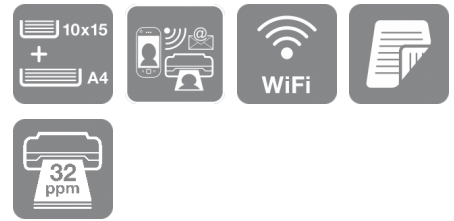

## DATASHEET

Ideal for photo enthusiasts looking for superior photo printing. The Expression Photo XP-55 uses Claria Photo HD ink to ensure photos will last for generations<sup>1</sup>. The addition of Wi-Fi and mobile printing with Epson Connect<sup>2</sup> make sharing your creations quick and easy. You also benefit from dual paper trays and CD/DVD printing capability.